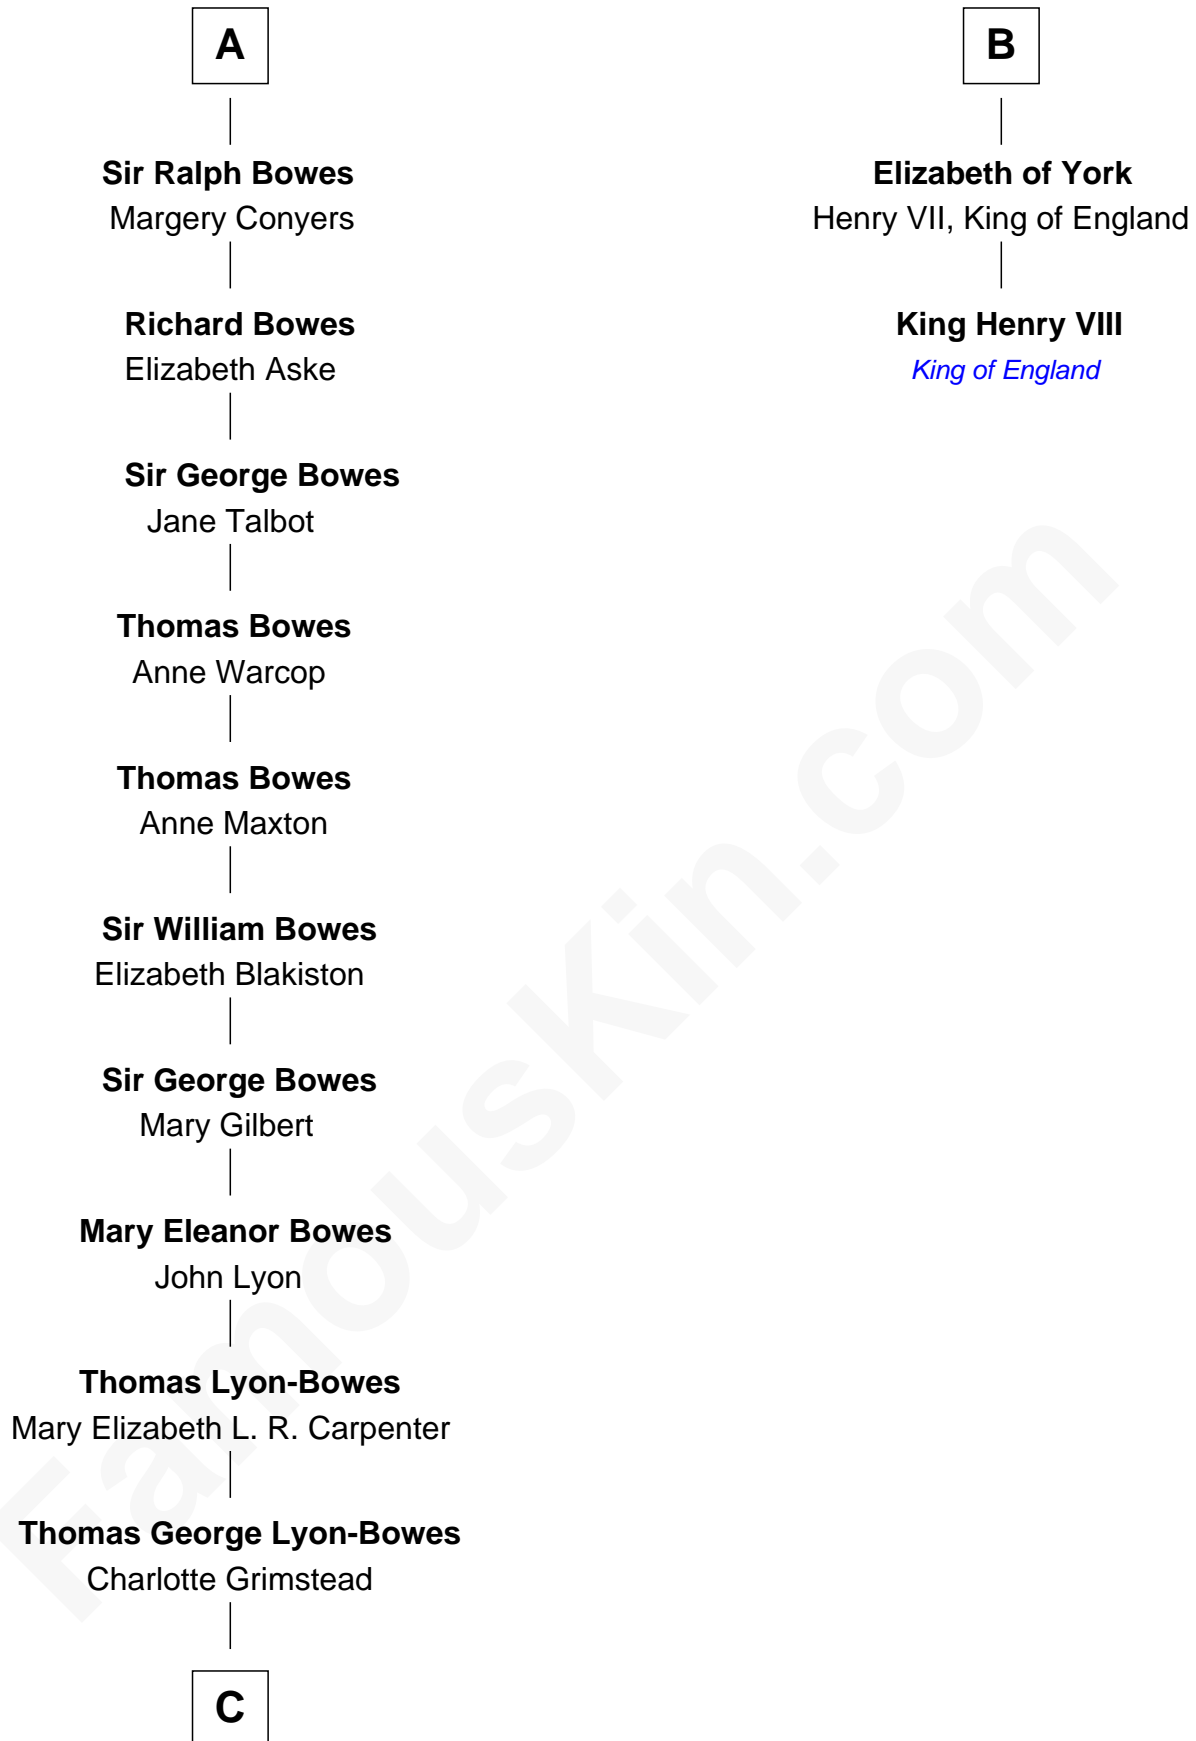

FamousKin.com Relationship Chart of

Queen Elizabeth II

Queen of the United Kingdom

8th cousin 12 times removed of

King Henry VIII

King of England

C

—
Claude Bowes-Lyon

Frances Dora Smith

—
Claude George Bowes-Lyon

Cecilia Nina Cavendish-Bentinck

—
Elizabeth Bowes-Lyon

George VI, King of the United Kingdom

—
Queen Elizabeth II

Queen of the United Kingdom

FamousKin.com