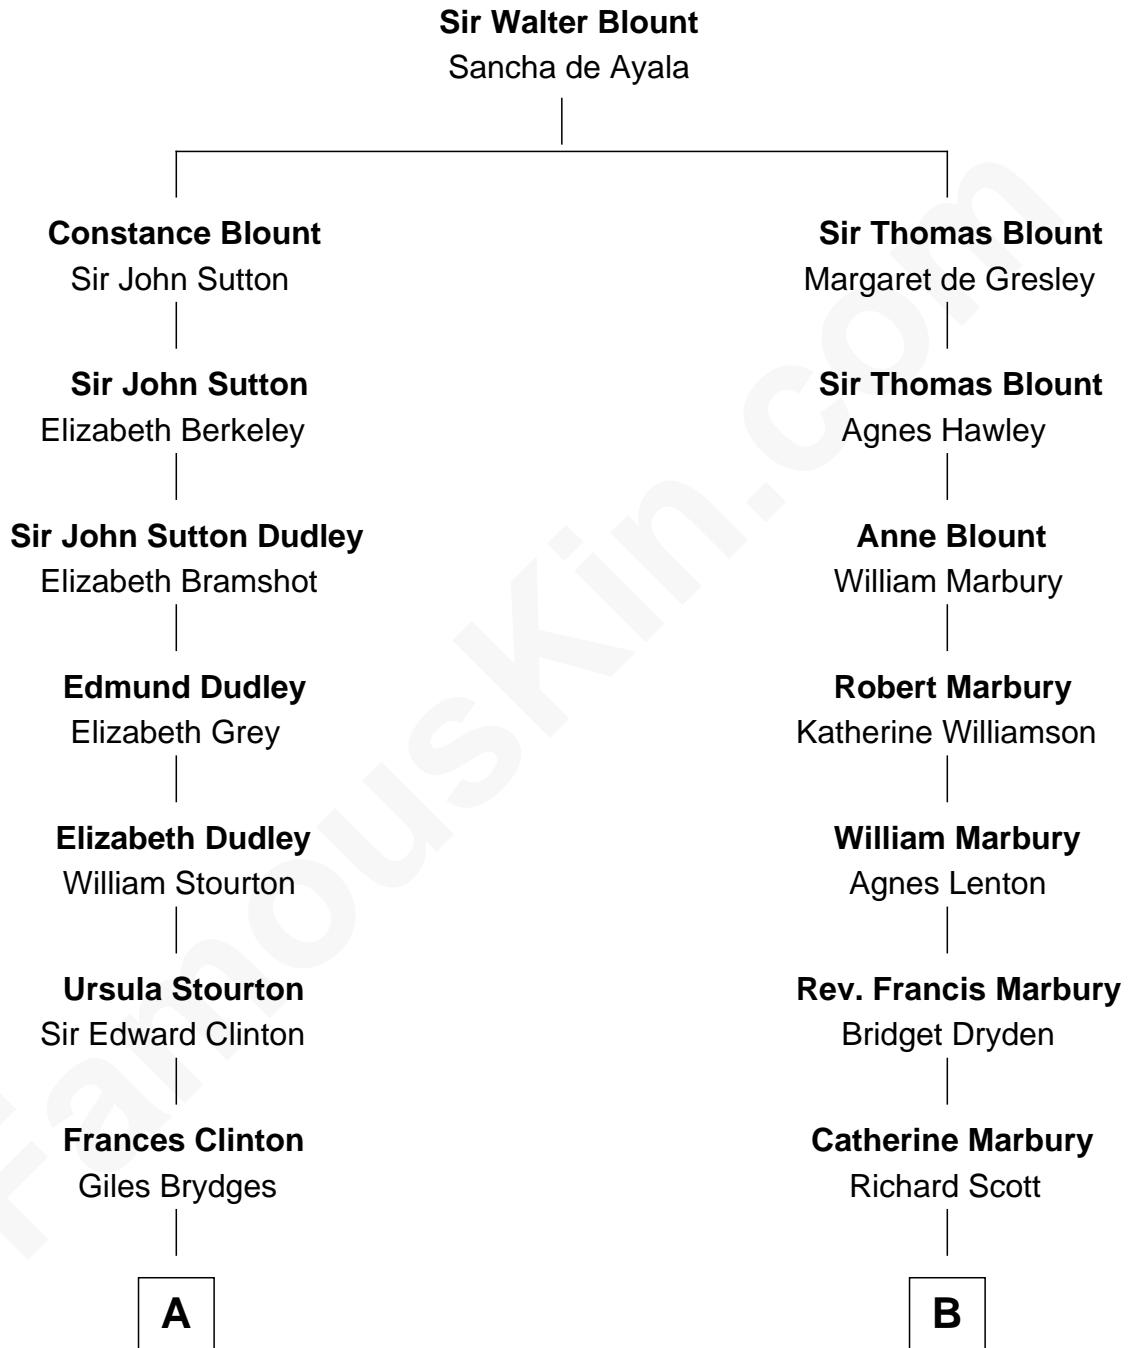

FamousKin.com

Relationship Chart of

Queen Elizabeth II

Queen of the United Kingdom

16th cousin 2 times removed of

Willis Carrier

Inventor of Air Conditioning

A

Catherine Brydges

Francis Russell

Sir William Russell

Anne Carr

William Russell

Rachel Wriothesley

Rachel Russell

Sir William Cavendish