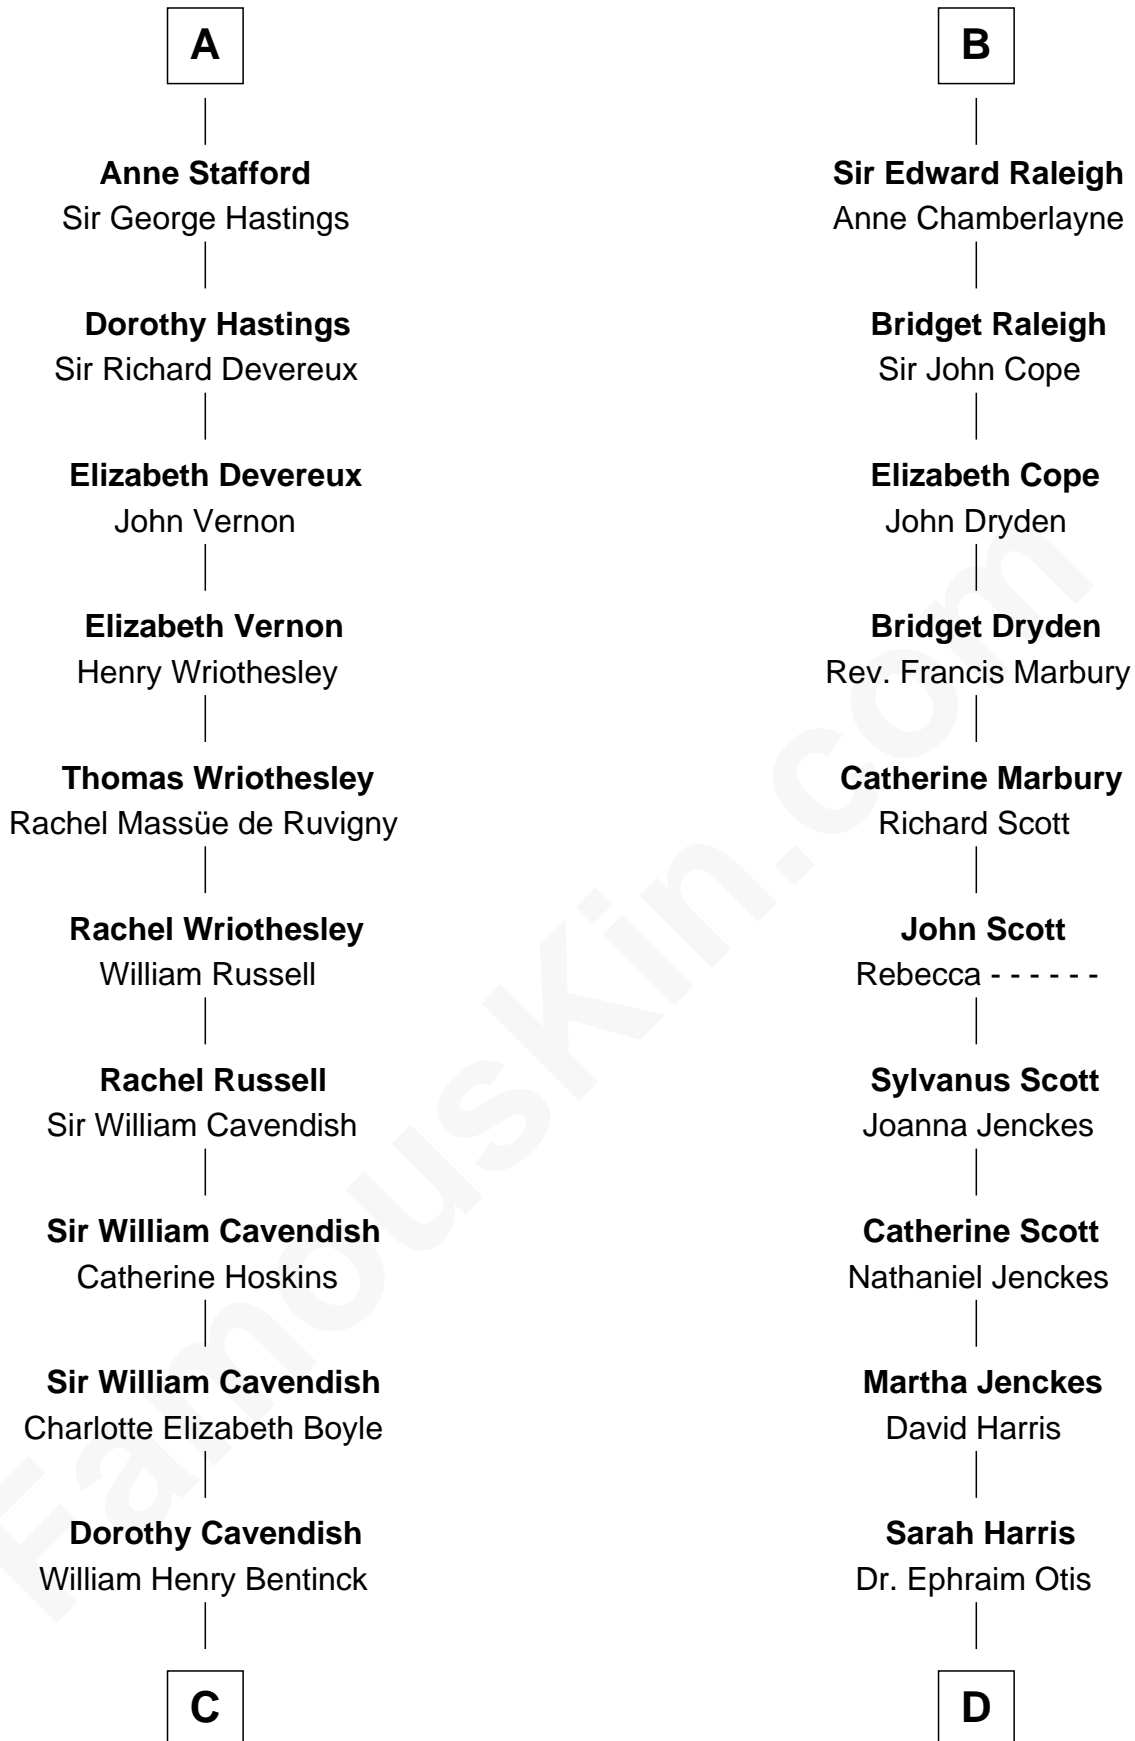

# FamousKin.com Relationship Chart of

**Queen Elizabeth II**

*Queen of the United Kingdom*

21st cousin of

**Willis Carrier**

*Inventor of Air Conditioning*

**Sir Gilbert de Clare**

Joan of Acre

**C**

**Charles Augustus Cavendish-Bentinck**

Anne Wellesley

**Rev. Charles William Cavendish-Bentinck**

Caroline Louisa Burnaby

**Cecilia Nina Cavendish-Bentinck**

Claude George Bowes-Lyon

**Elizabeth Bowes-Lyon**

George VI, King of the United Kingdom

**Queen Elizabeth II**

*Queen of the United Kingdom*

**D**

**Dr. Harris Otis**

Sarah Rogers

**Lydia Otis**

Thomas Button