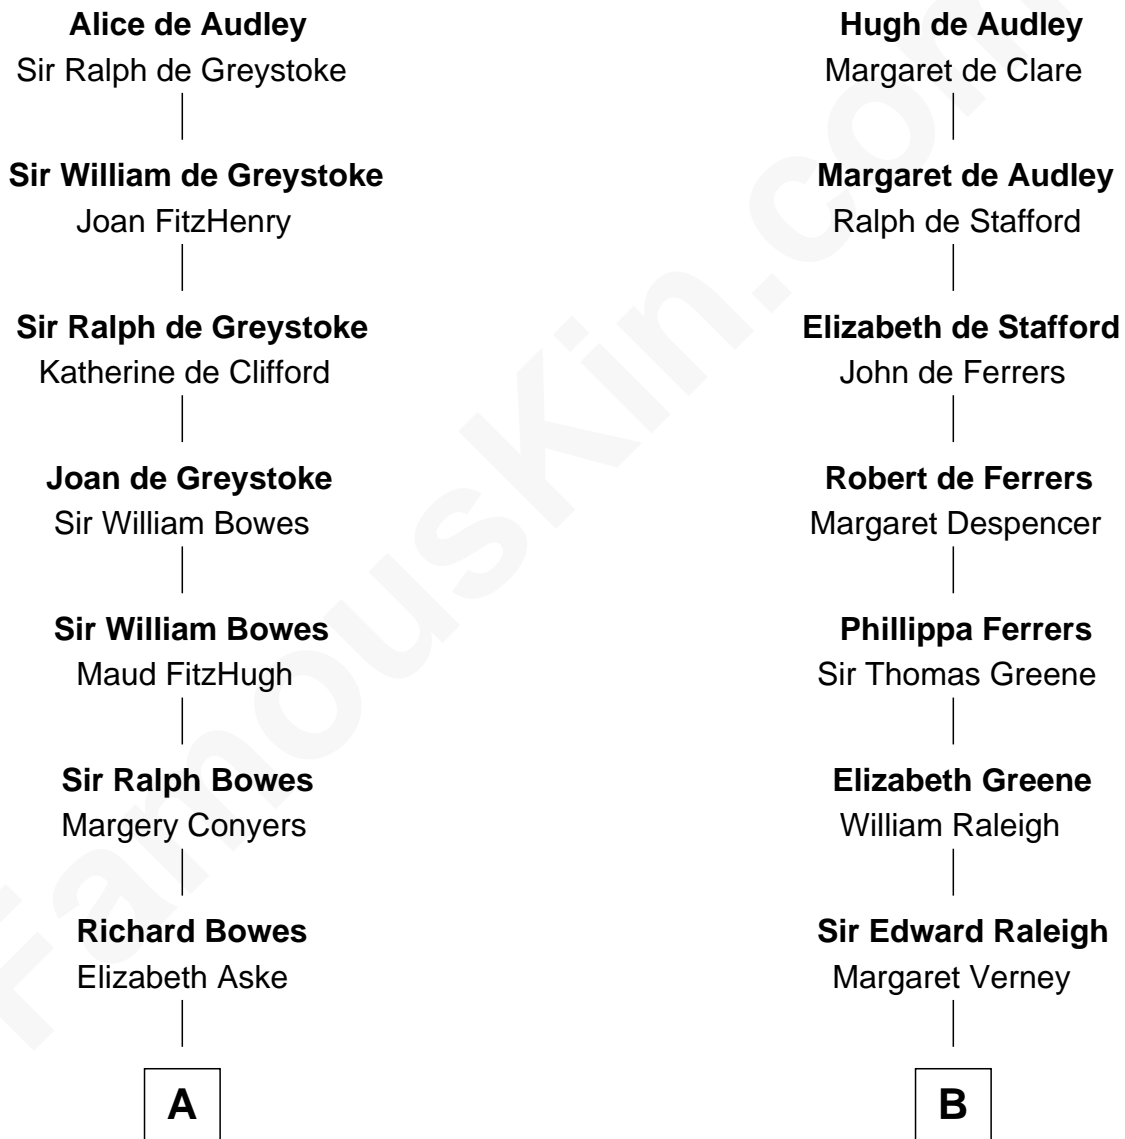

FamousKin.com

Relationship Chart of

Queen Elizabeth II

Queen of the United Kingdom

18th cousin 3 times removed of

Willis Carrier

Inventor of Air Conditioning

Sir Hugh I de Audley

Iseult de Mortimer

C

Elizabeth Bowes-Lyon

George VI, King of the United Kingdom

Queen Elizabeth II

Queen of the United Kingdom

D

Dr. Harris Otis