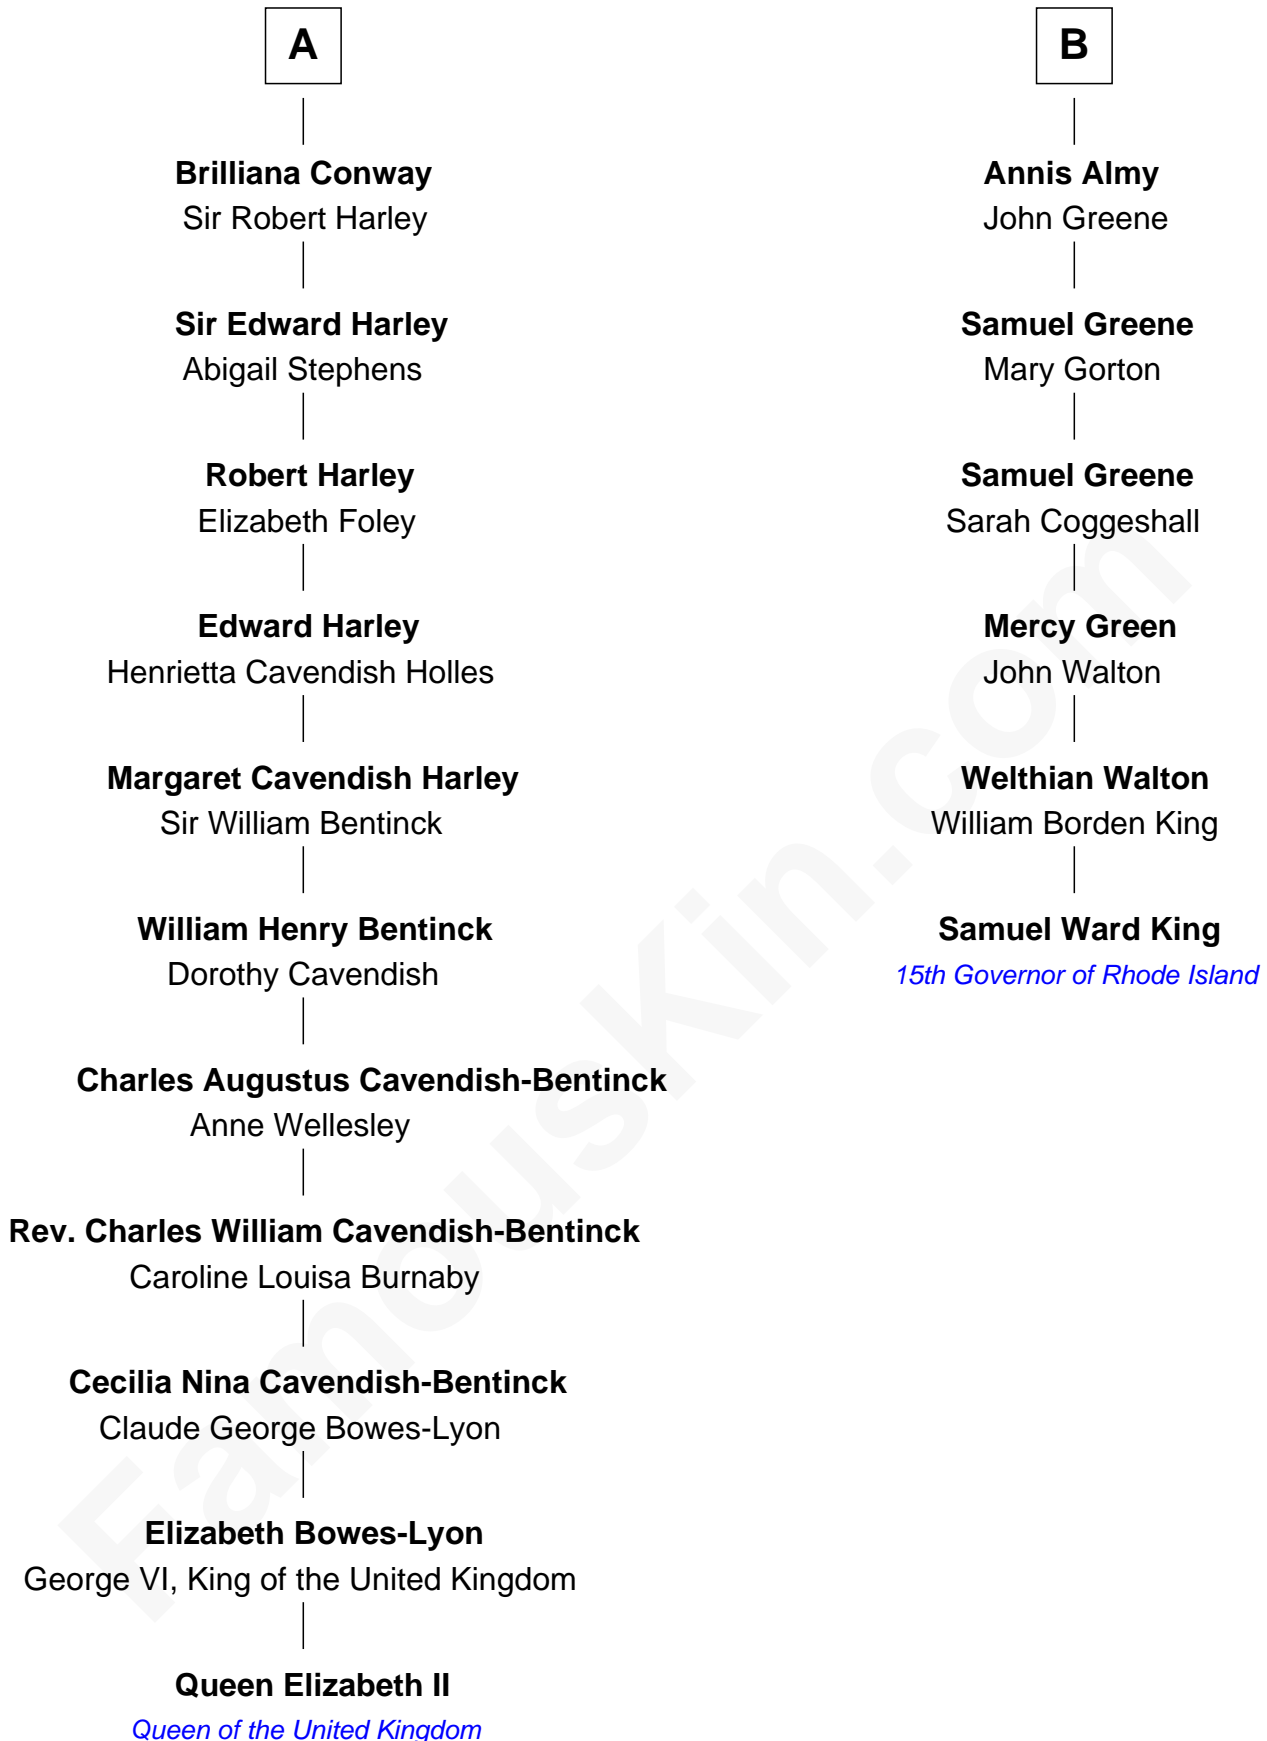

FamousKin.com Relationship Chart of

Queen Elizabeth II

Queen of the United Kingdom

12th cousin 5 times removed of

Samuel Ward King

15th Governor of Rhode Island

Sir Thomas Aylesbury

Katherine Pabenham

Elizabeth II photo by [Eric Draper](#)