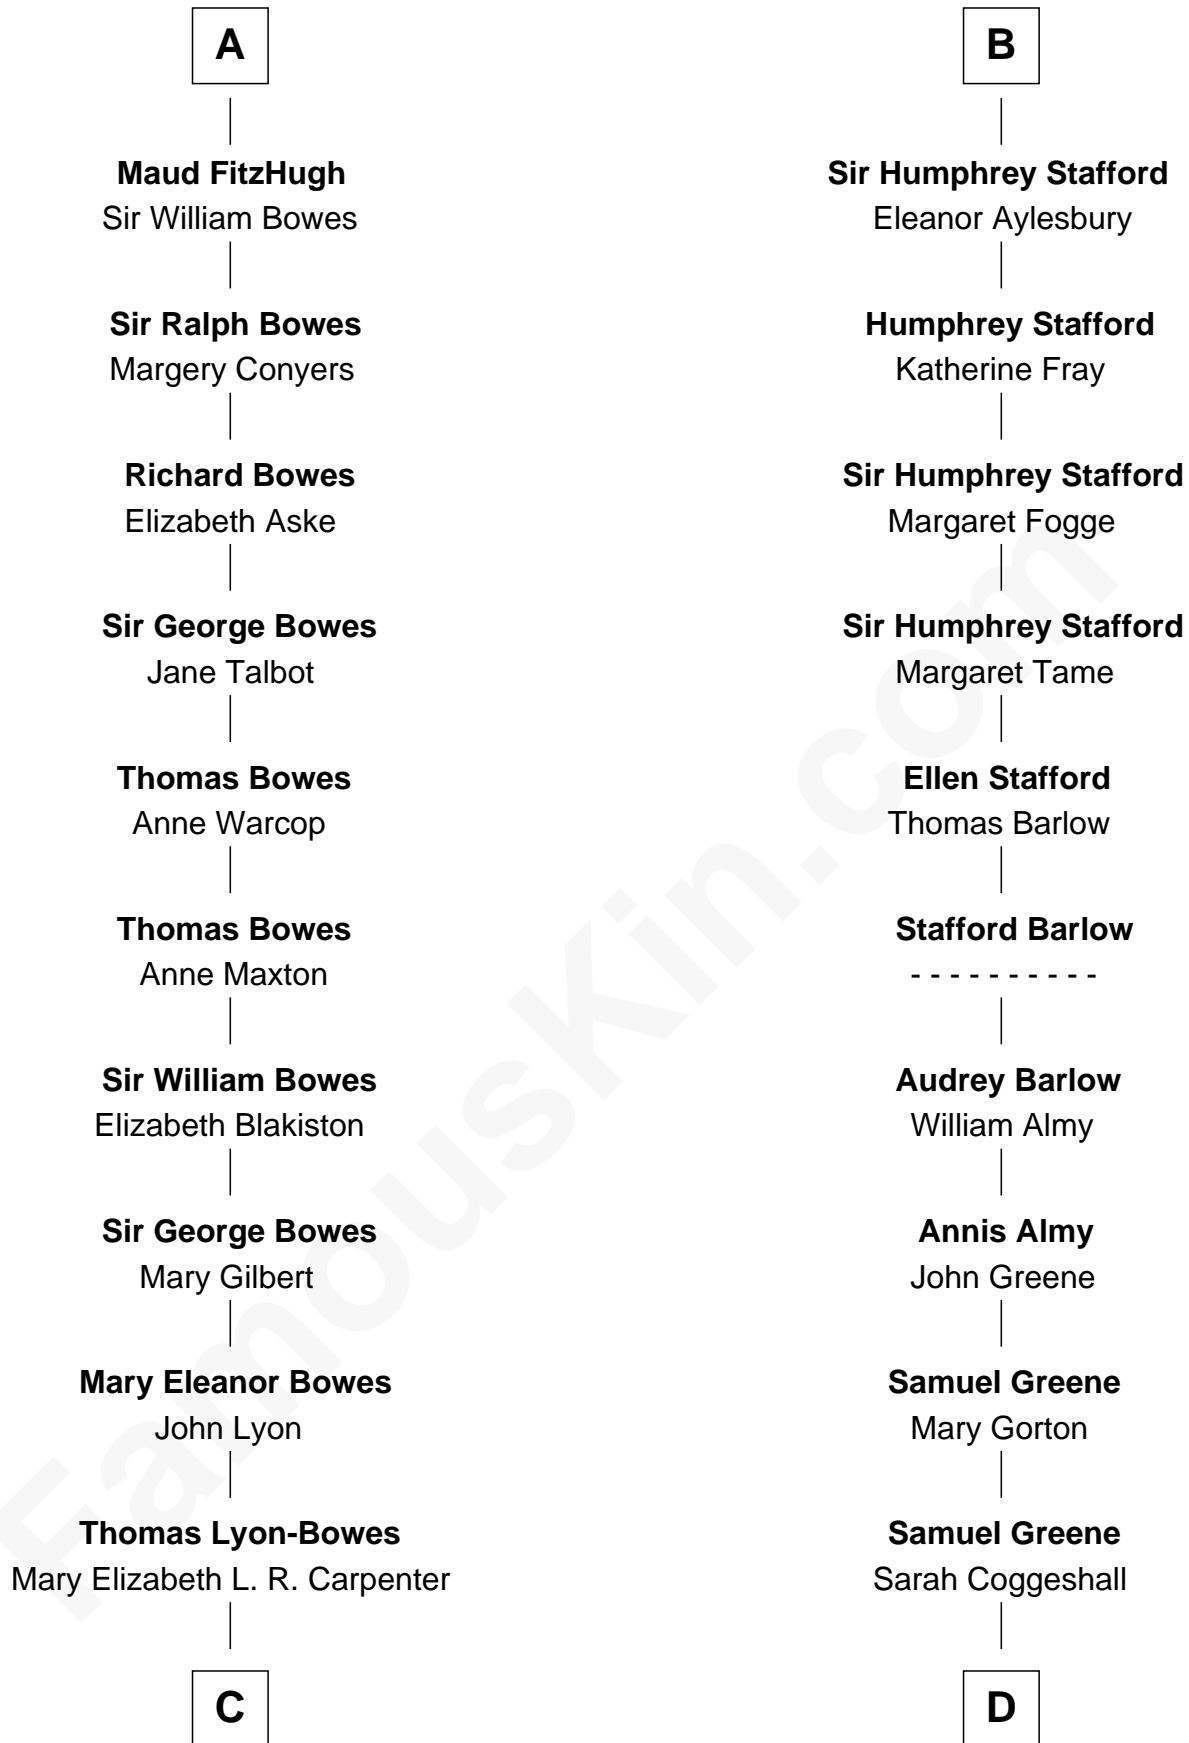

# FamousKin.com Relationship Chart of

**Queen Elizabeth II**

*Queen of the United Kingdom*

19th cousin 2 times removed of

**Samuel Ward King**

*15th Governor of Rhode Island*

**Sir Roger de Somery**

Nichole d'Aubenev

**C**

**Thomas George Lyon-Bowes**

Charlotte Grimstead

**Claude Bowes-Lyon**

Frances Dora Smith

**Claude George Bowes-Lyon**

Cecilia Nina Cavendish-Bentinck

**Elizabeth Bowes-Lyon**

George VI, King of the United Kingdom

**Queen Elizabeth II**

*Queen of the United Kingdom*

**D**

**Mercy Green**

John Walton

**Welthian Walton**

William Borden King

**Samuel Ward King**

*15th Governor of Rhode Island*

FamousKin.com