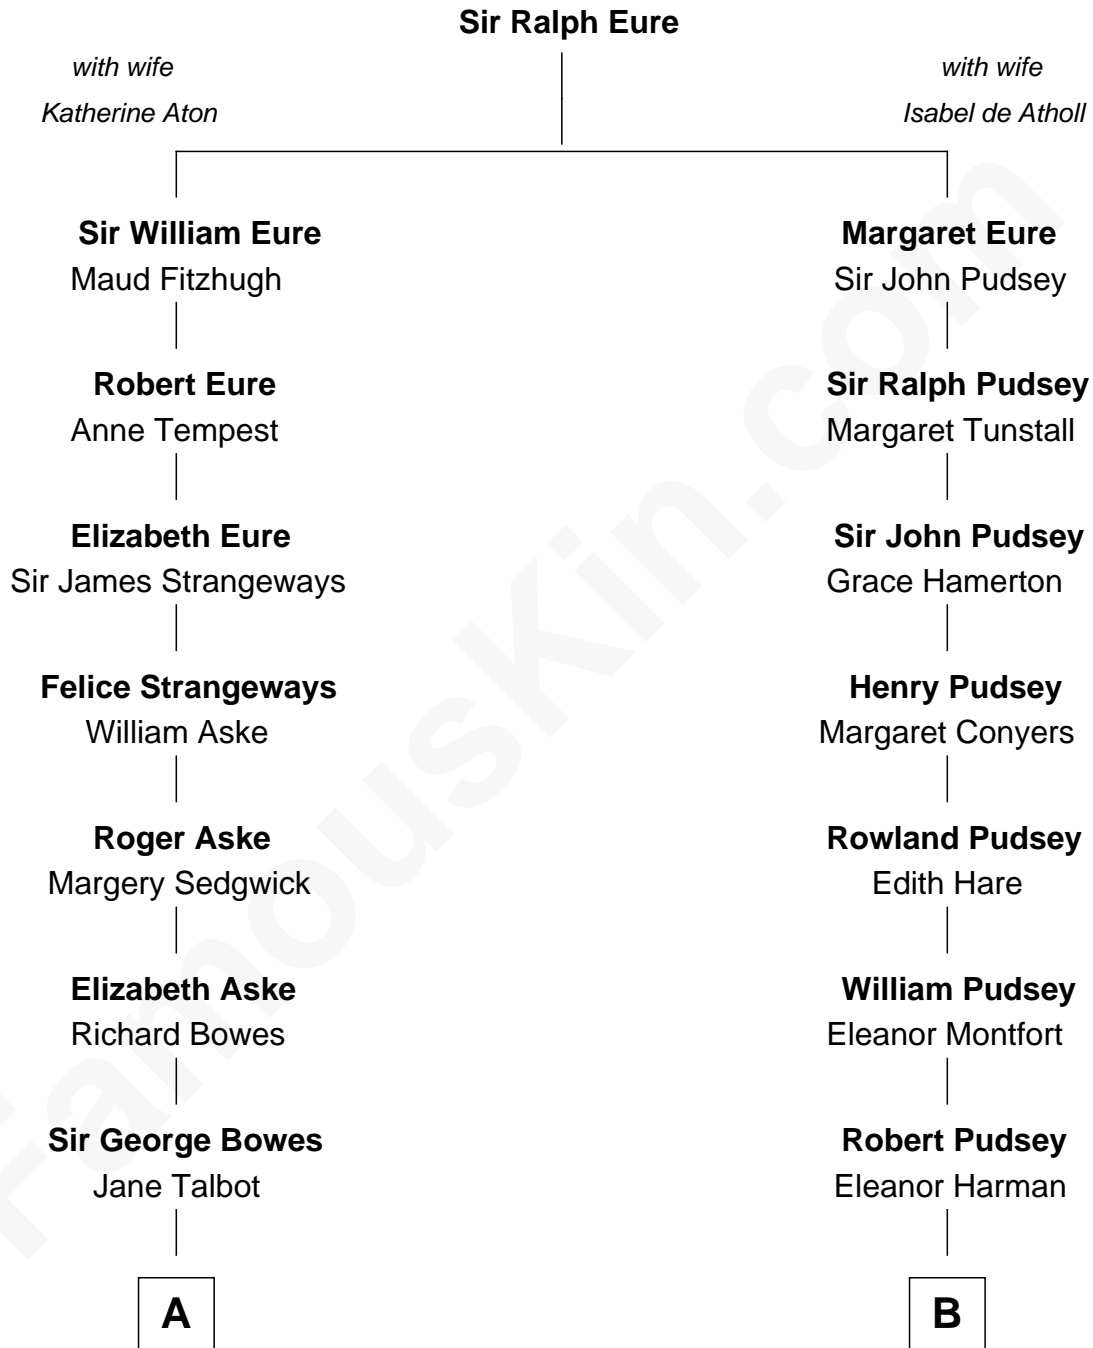

FamousKin.com

Relationship Chart of

Queen Elizabeth II

Queen of the United Kingdom

13th cousin 4 times removed of

Francis Lightfoot Lee

Signer of the Declaration of Independence

A

Thomas Bowes

Anne Warcop

Thomas Bowes

Anne Maxton

Sir William Bowes

Elizabeth Blakiston

Sir George Bowes

Mary Gilbert