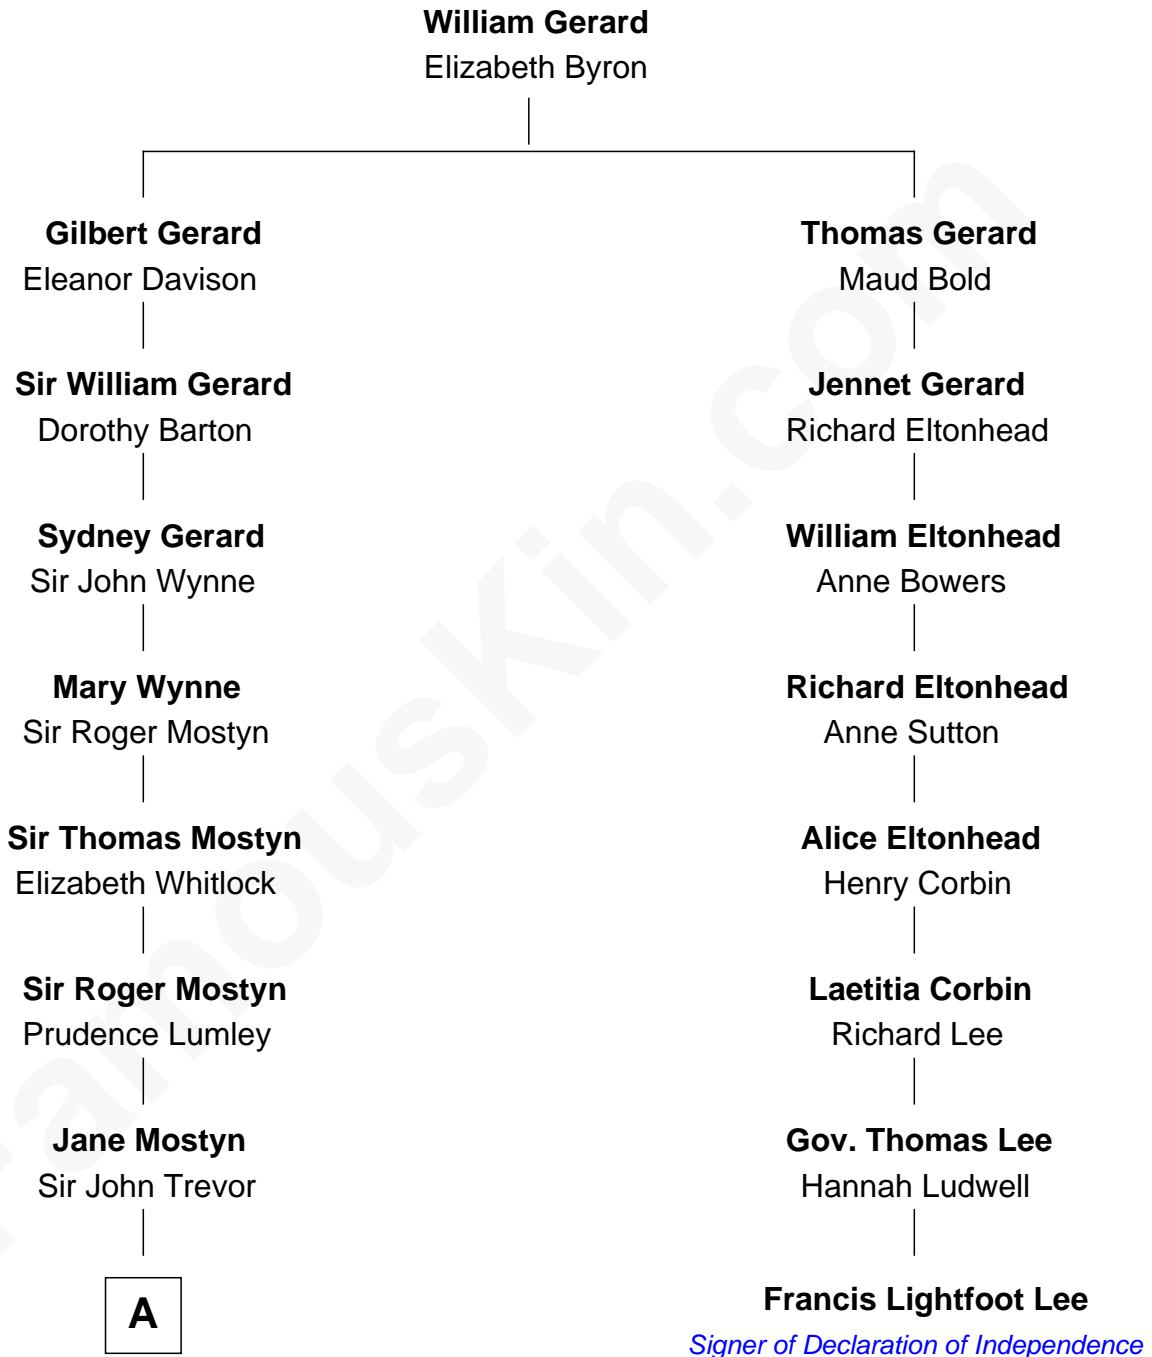

FamousKin.com Relationship Chart of Queen Elizabeth II

Queen of the United Kingdom

7th cousin 8 times removed of

Francis Lightfoot Lee

Signer of the Declaration of Independence

A

Anne Trevor

Michael Hill

Arthur Hill-Trevor

Anne Stafford

Anne Hill-Trevor

Garret Wellesley

Sir Richard Colley Wellesley

Hyacinthe Gabrielle Fagan

Anne Wellesley

Charles Augustus Cavendish-Bentinck