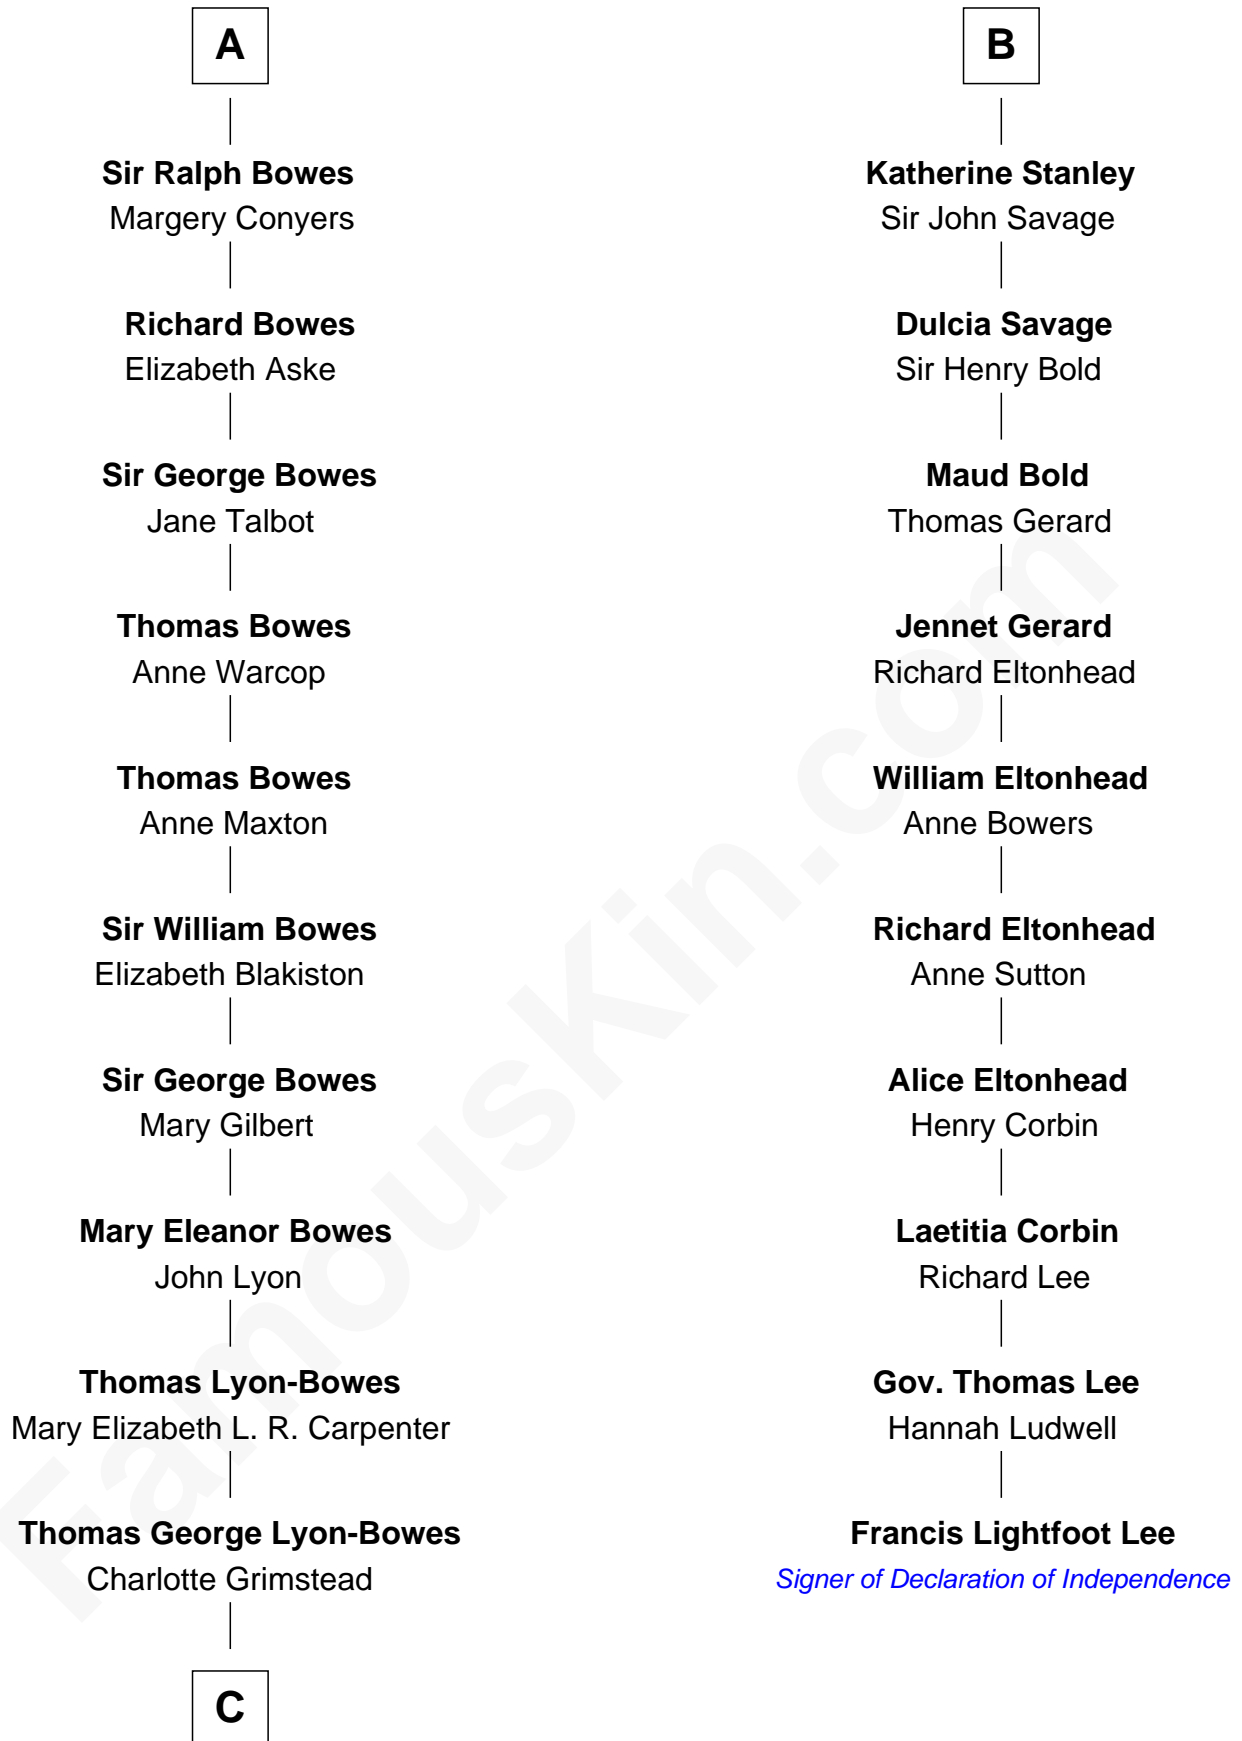

## Relationship Chart of

### Queen Elizabeth II

*Queen of the United Kingdom*

16th cousin 4 times removed of

### Francis Lightfoot Lee

*Signer of the Declaration of Independence*

**C**

—  
**Claude Bowes-Lyon**

Frances Dora Smith

—  
**Claude George Bowes-Lyon**

Cecilia Nina Cavendish-Bentinck

—  
**Elizabeth Bowes-Lyon**

George VI, King of the United Kingdom

—  
**Queen Elizabeth II**

*Queen of the United Kingdom*

FamousKin.com