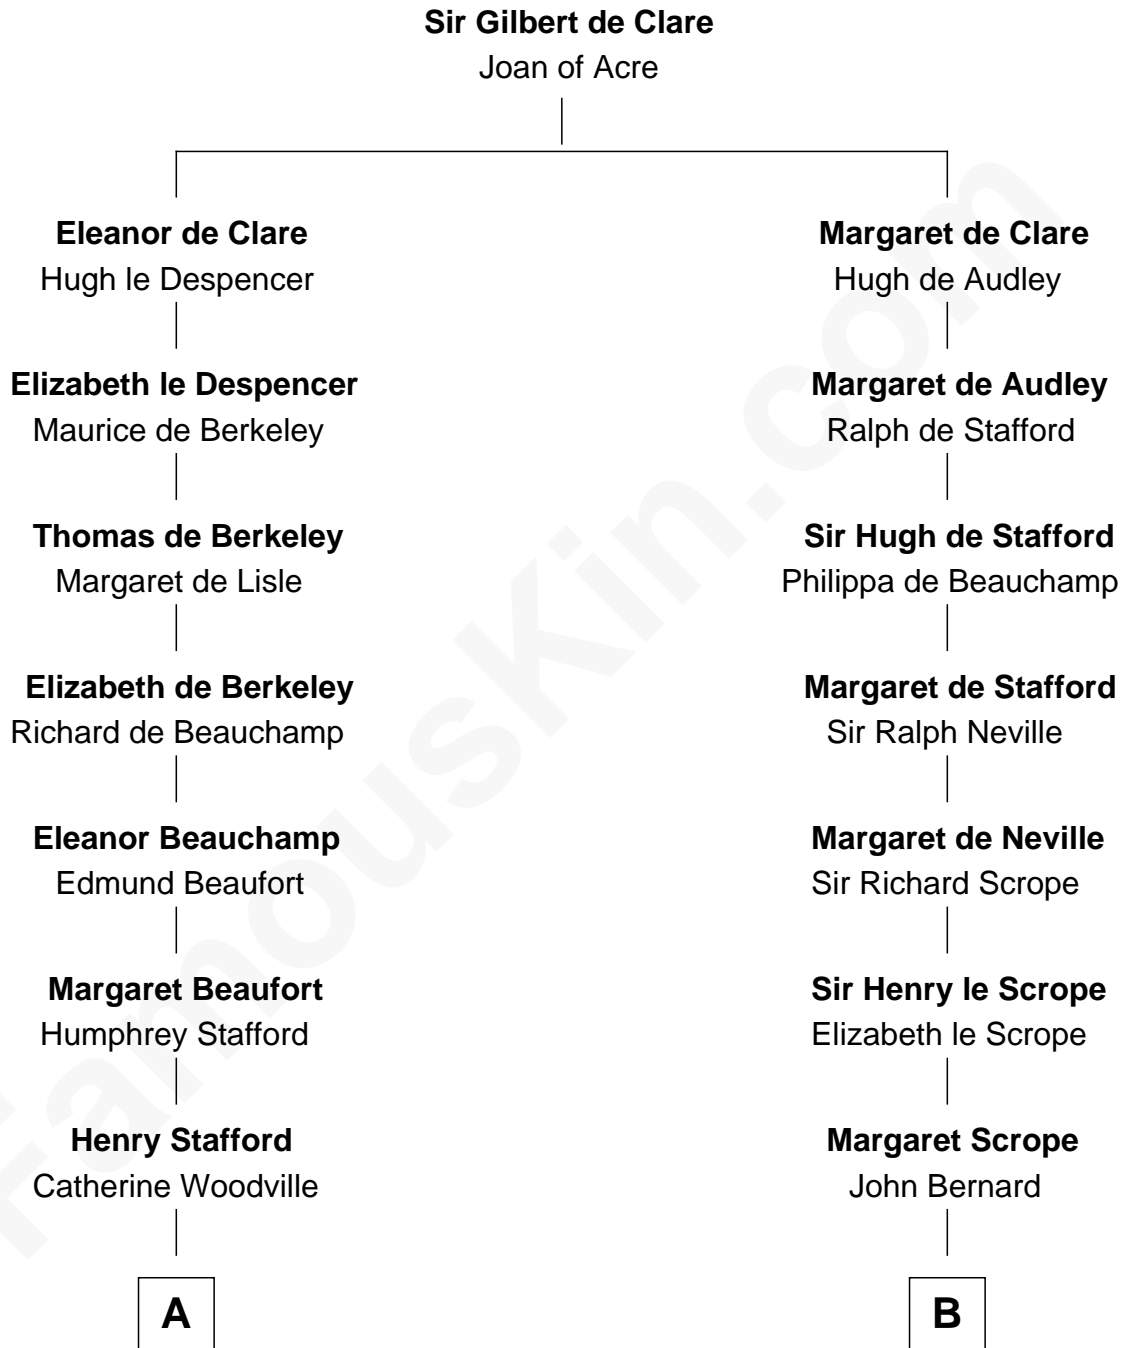

FamousKin.com

Relationship Chart of

Queen Elizabeth II

Queen of the United Kingdom

15th cousin 6 times removed of

Francis Lightfoot Lee

Signer of the Declaration of Independence

C

Charles Augustus Cavendish-Bentinck

Anne Wellesley

Rev. Charles William Cavendish-Bentinck

Caroline Louisa Burnaby

Cecilia Nina Cavendish-Bentinck

Claude George Bowes-Lyon

Elizabeth Bowes-Lyon

George VI, King of the United Kingdom

Queen Elizabeth II

Queen of the United Kingdom