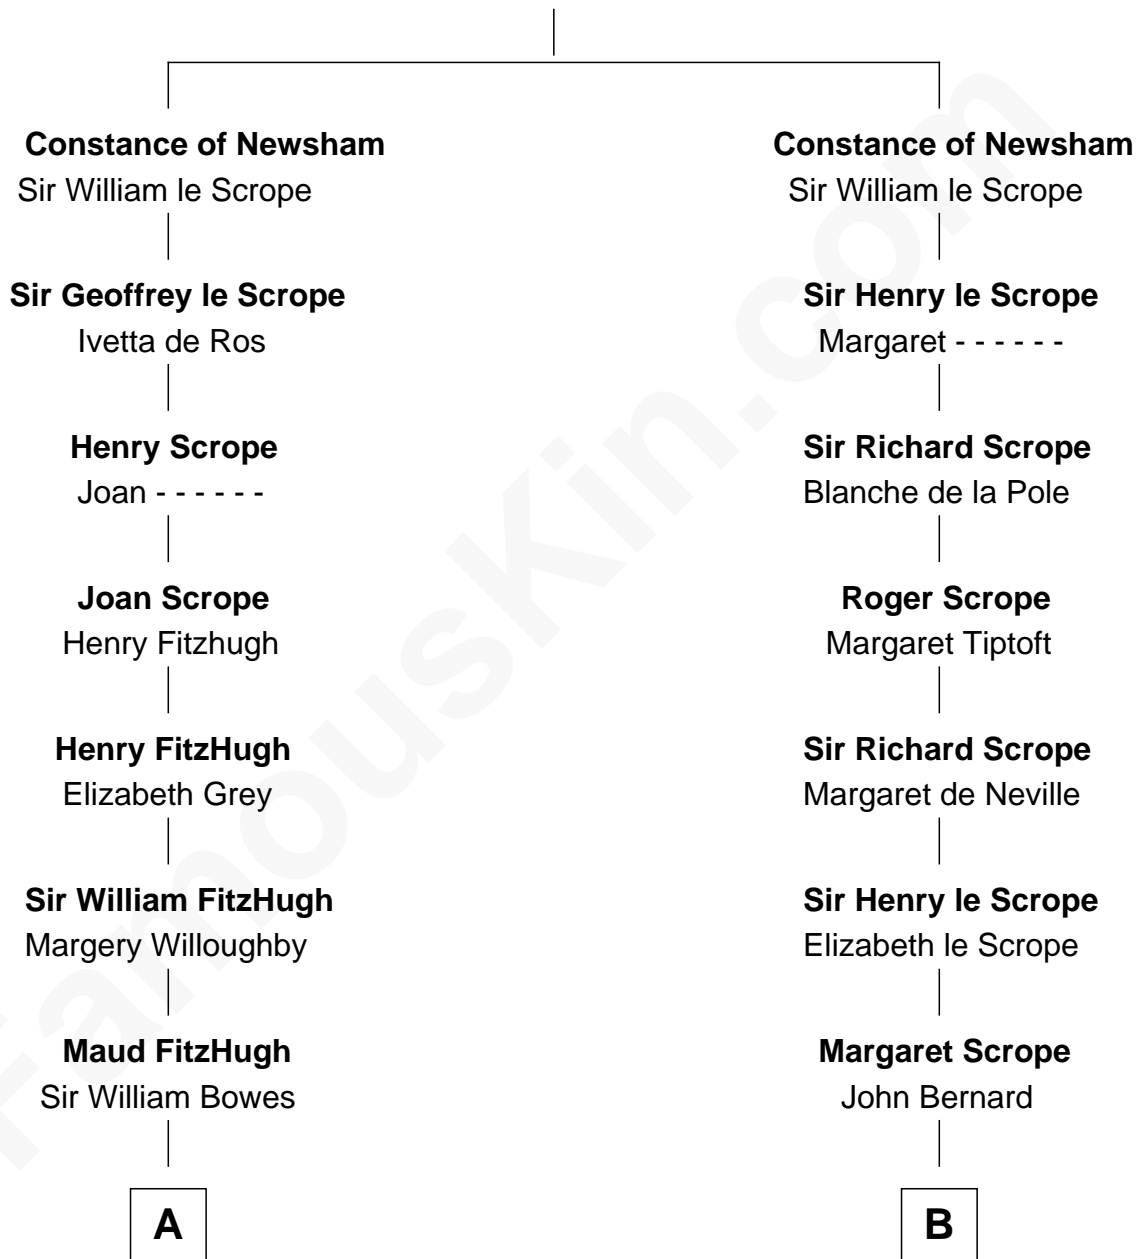

## Relationship Chart of

### Queen Elizabeth II

*Queen of the United Kingdom*

15th cousin 5 times removed of

### Francis Lightfoot Lee

*Signer of the Declaration of Independence*

**Thomas of Newsham**

-----

**C**

—  
**Claude Bowes-Lyon**

Frances Dora Smith

—  
**Claude George Bowes-Lyon**

Cecilia Nina Cavendish-Bentinck

—  
**Elizabeth Bowes-Lyon**

George VI, King of the United Kingdom

—  
**Queen Elizabeth II**

*Queen of the United Kingdom*

FamousKin.com