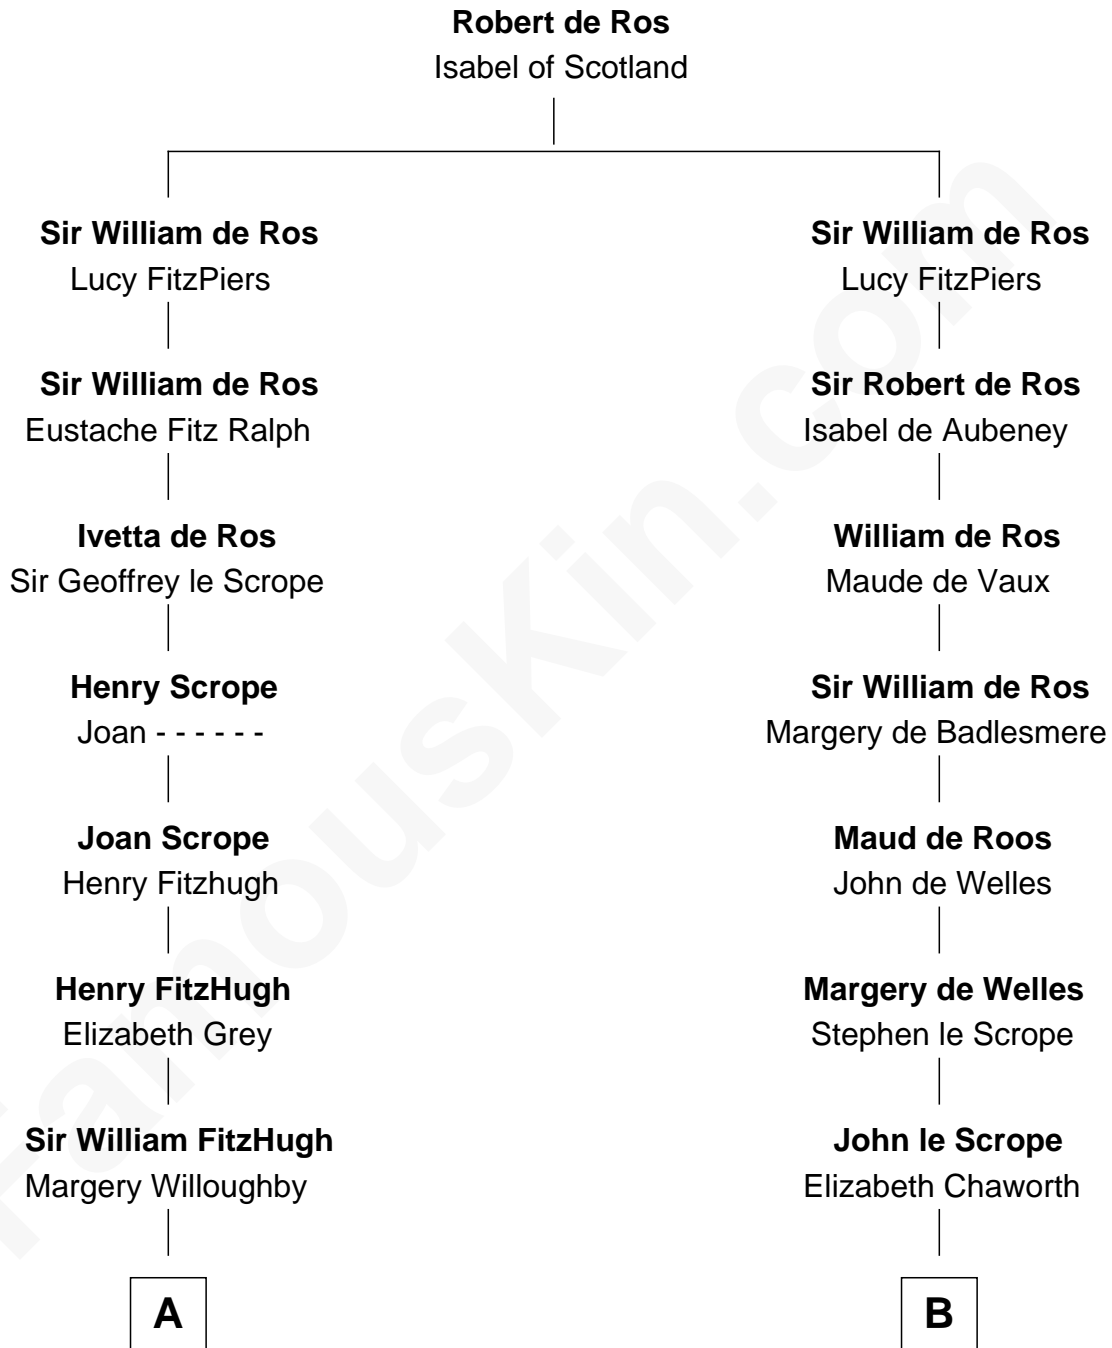

FamousKin.com

Relationship Chart of

Queen Elizabeth II

Queen of the United Kingdom

17th cousin 4 times removed of

Francis Lightfoot Lee

Signer of the Declaration of Independence

C

Thomas George Lyon-Bowes

Charlotte Grimstead

Claude Bowes-Lyon

Frances Dora Smith

Claude George Bowes-Lyon

Cecilia Nina Cavendish-Bentinck

Elizabeth Bowes-Lyon

George VI, King of the United Kingdom

Queen Elizabeth II

Queen of the United Kingdom

FamousKin.com