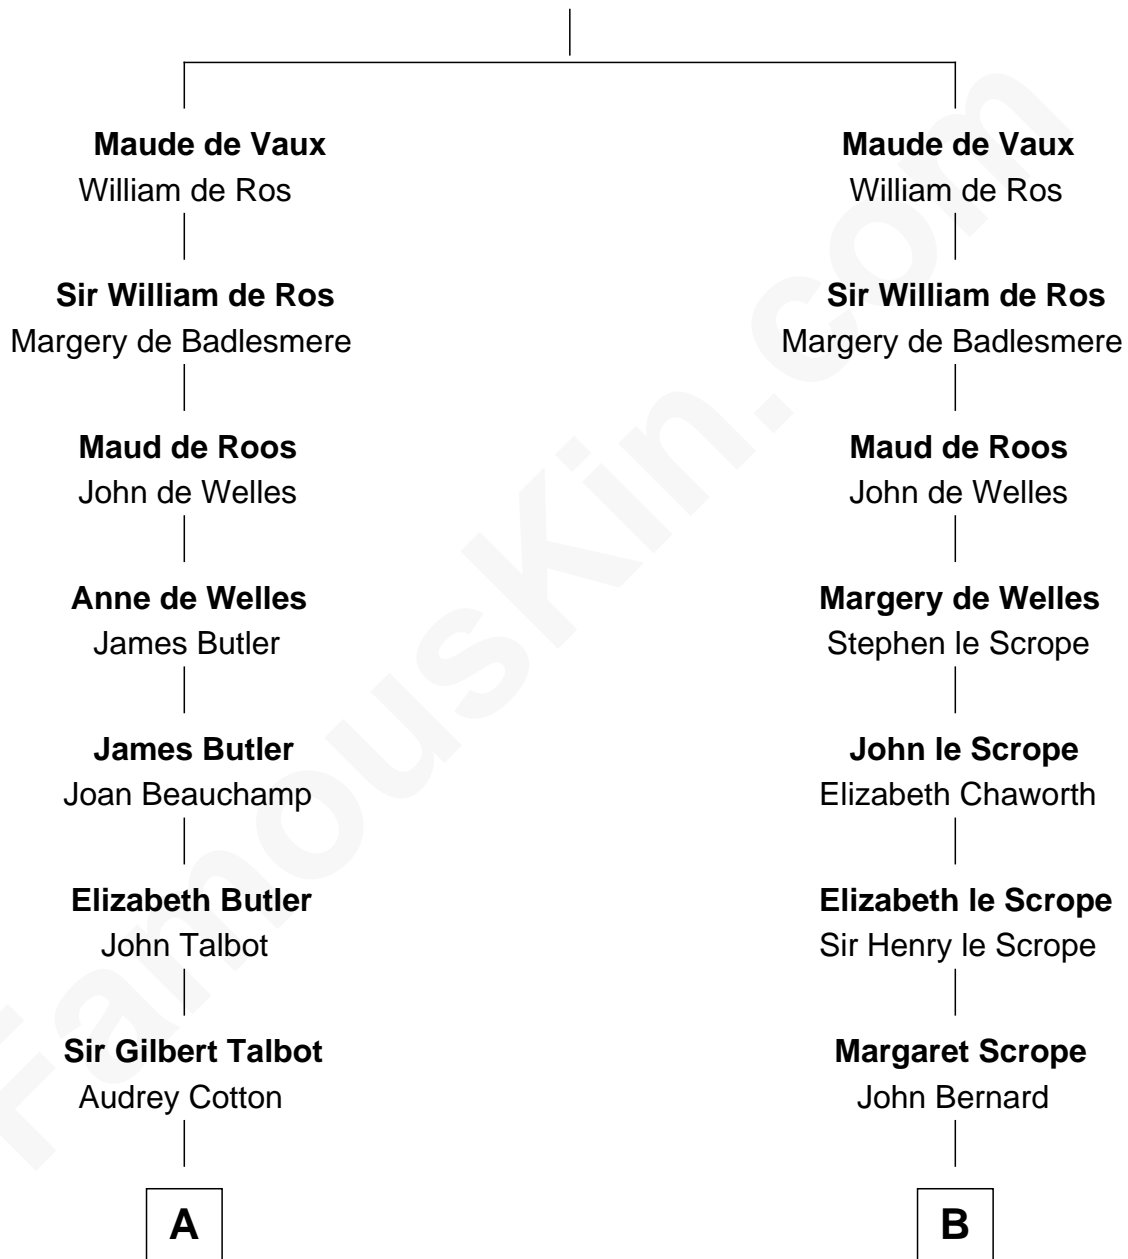

FamousKin.com

Relationship Chart of

Queen Elizabeth II

Queen of the United Kingdom

15th cousin 5 times removed of

Francis Lightfoot Lee

Signer of the Declaration of Independence

John de Vaux

C

—
Claude Bowes-Lyon

Frances Dora Smith

—
Claude George Bowes-Lyon

Cecilia Nina Cavendish-Bentinck

—
Elizabeth Bowes-Lyon

George VI, King of the United Kingdom

—
Queen Elizabeth II

Queen of the United Kingdom