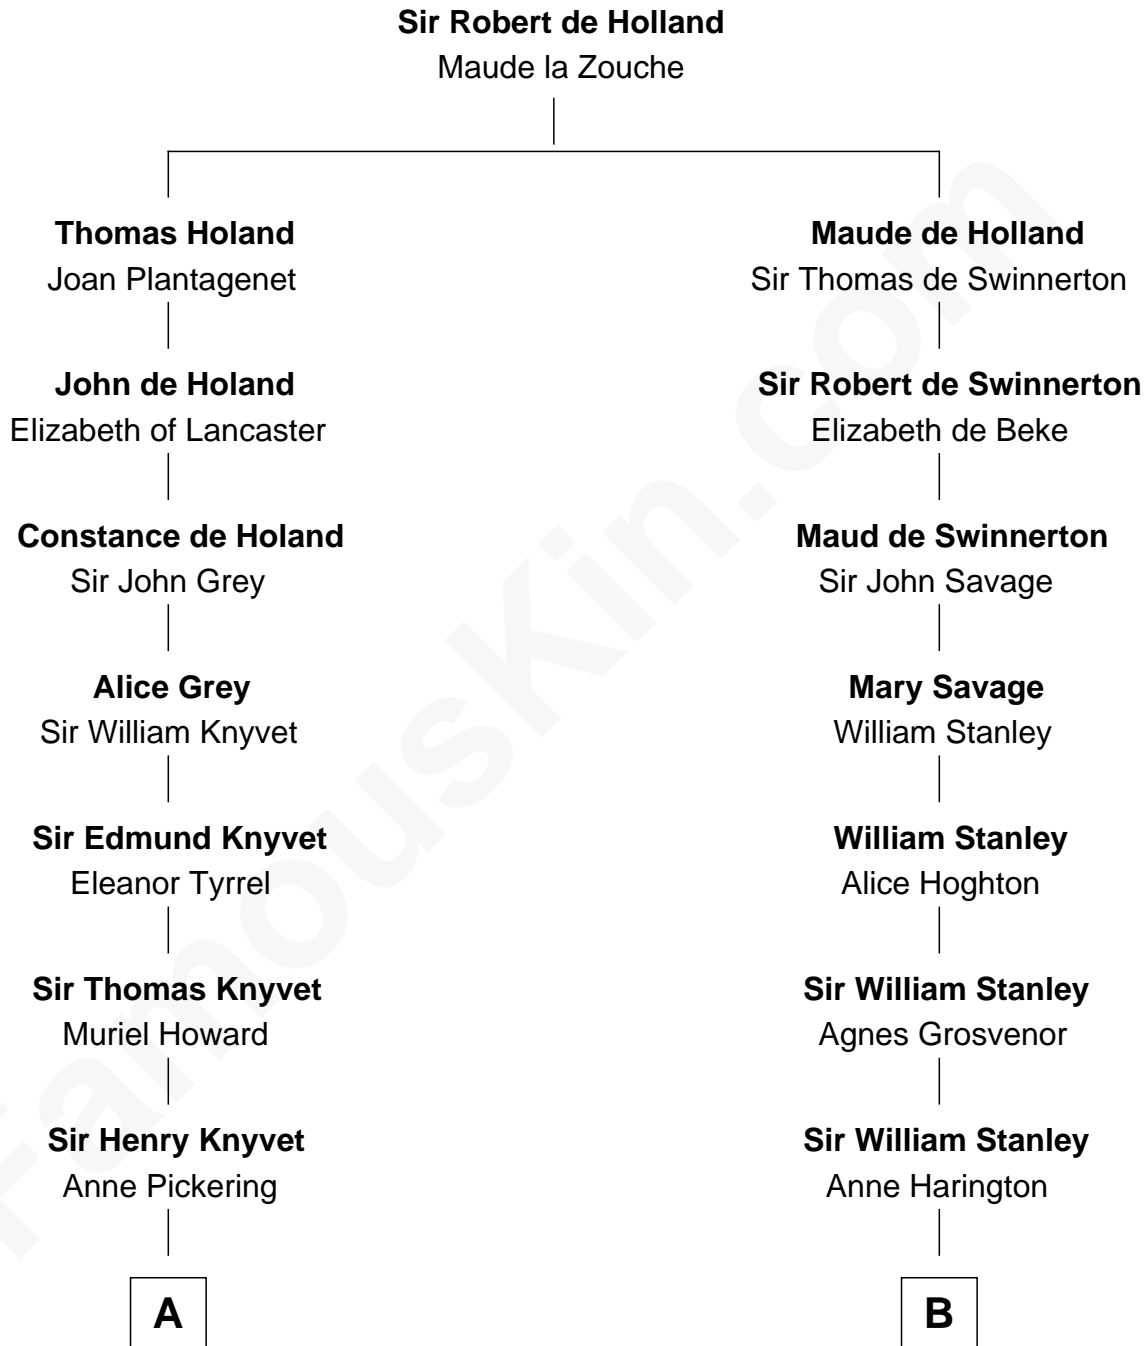

FamousKin.com

Relationship Chart of

Queen Elizabeth II

Queen of the United Kingdom

13th cousin 7 times removed of

Francis Lightfoot Lee

Signer of the Declaration of Independence

C

Rev. Charles William Cavendish-Bentinck

Caroline Louisa Burnaby

Cecilia Nina Cavendish-Bentinck

Claude George Bowes-Lyon

Elizabeth Bowes-Lyon

George VI, King of the United Kingdom

Queen Elizabeth II

Queen of the United Kingdom