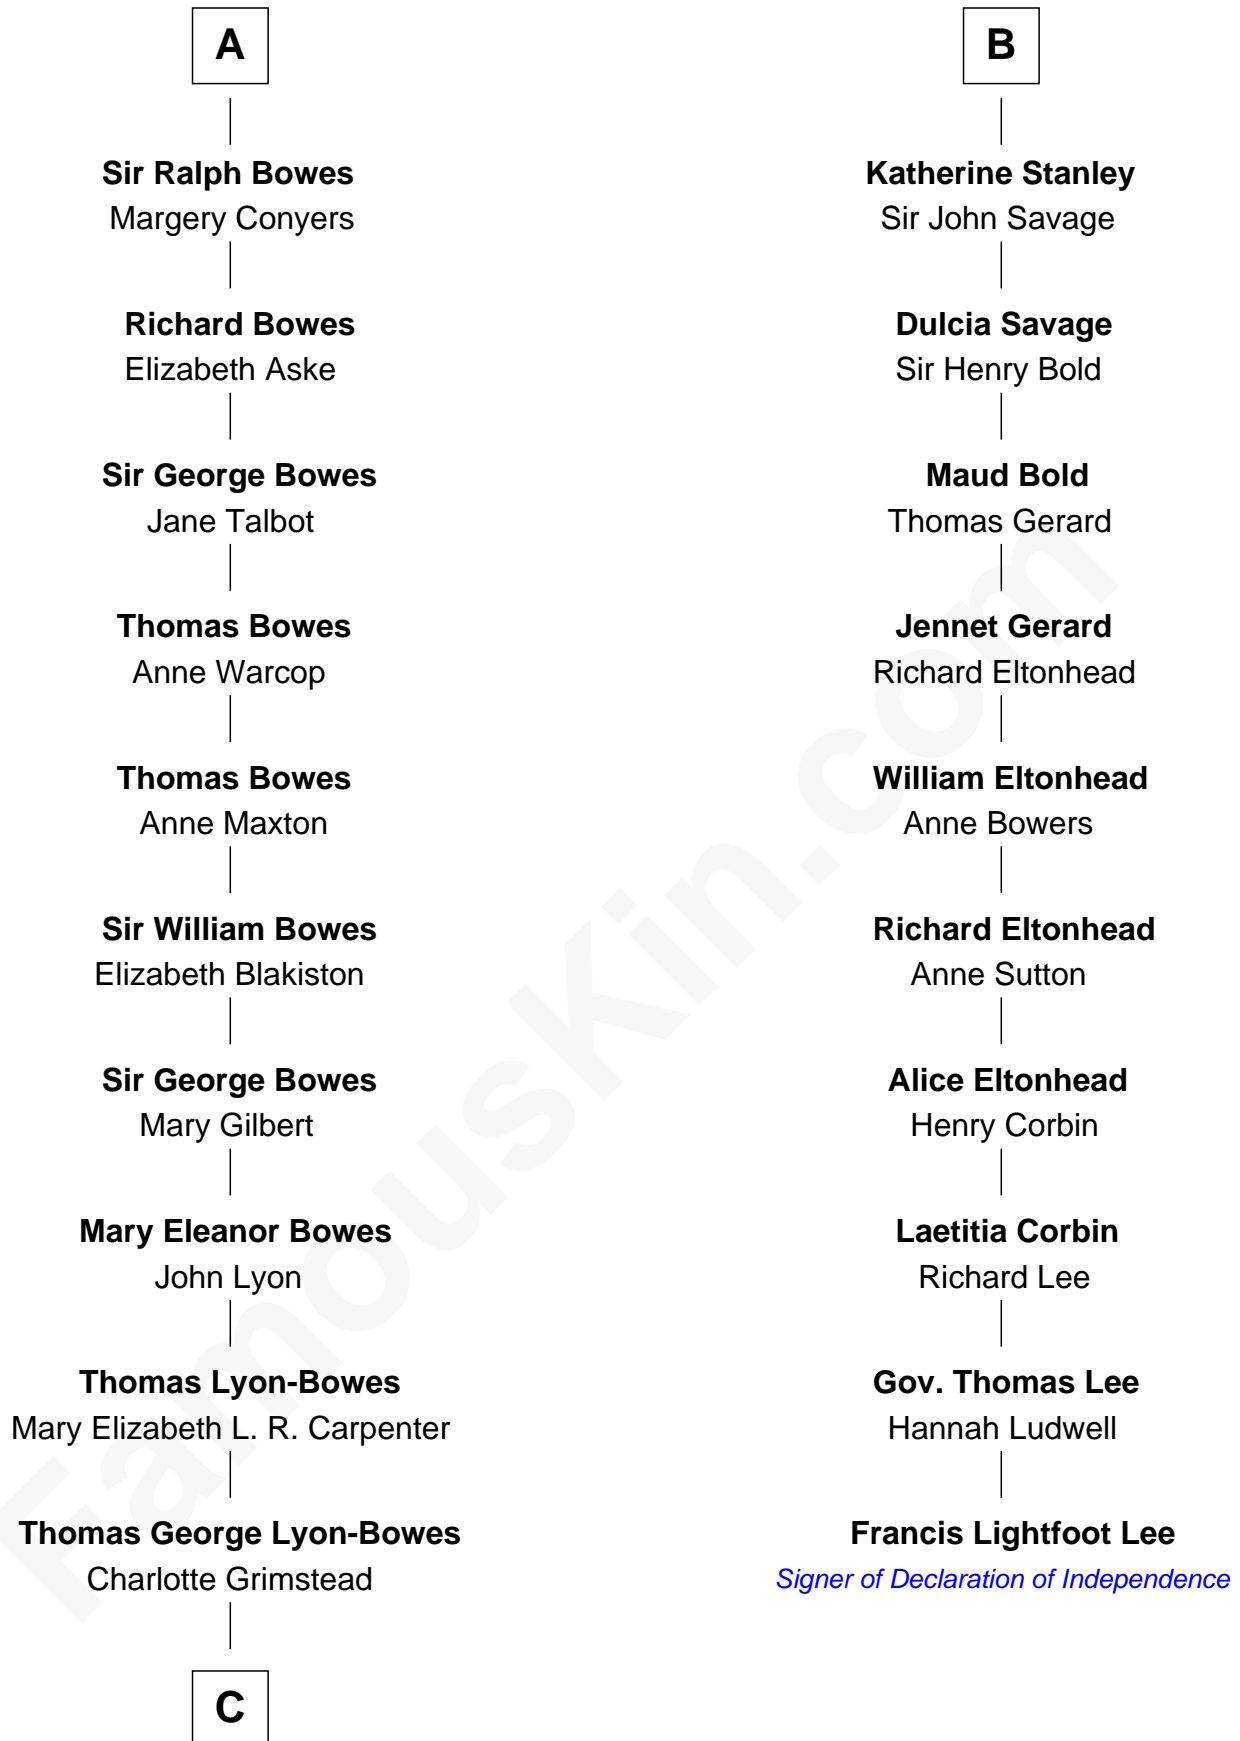

FamousKin.com

Relationship Chart of

Queen Elizabeth II

Queen of the United Kingdom

16th cousin 4 times removed of

Francis Lightfoot Lee

Signer of the Declaration of Independence

Sir Roger de Mortimer

Maud de Brewes

C

—
Claude Bowes-Lyon

Frances Dora Smith

—
Claude George Bowes-Lyon

Cecilia Nina Cavendish-Bentinck

—
Elizabeth Bowes-Lyon

George VI, King of the United Kingdom

—
Queen Elizabeth II

Queen of the United Kingdom

FamousKin.com