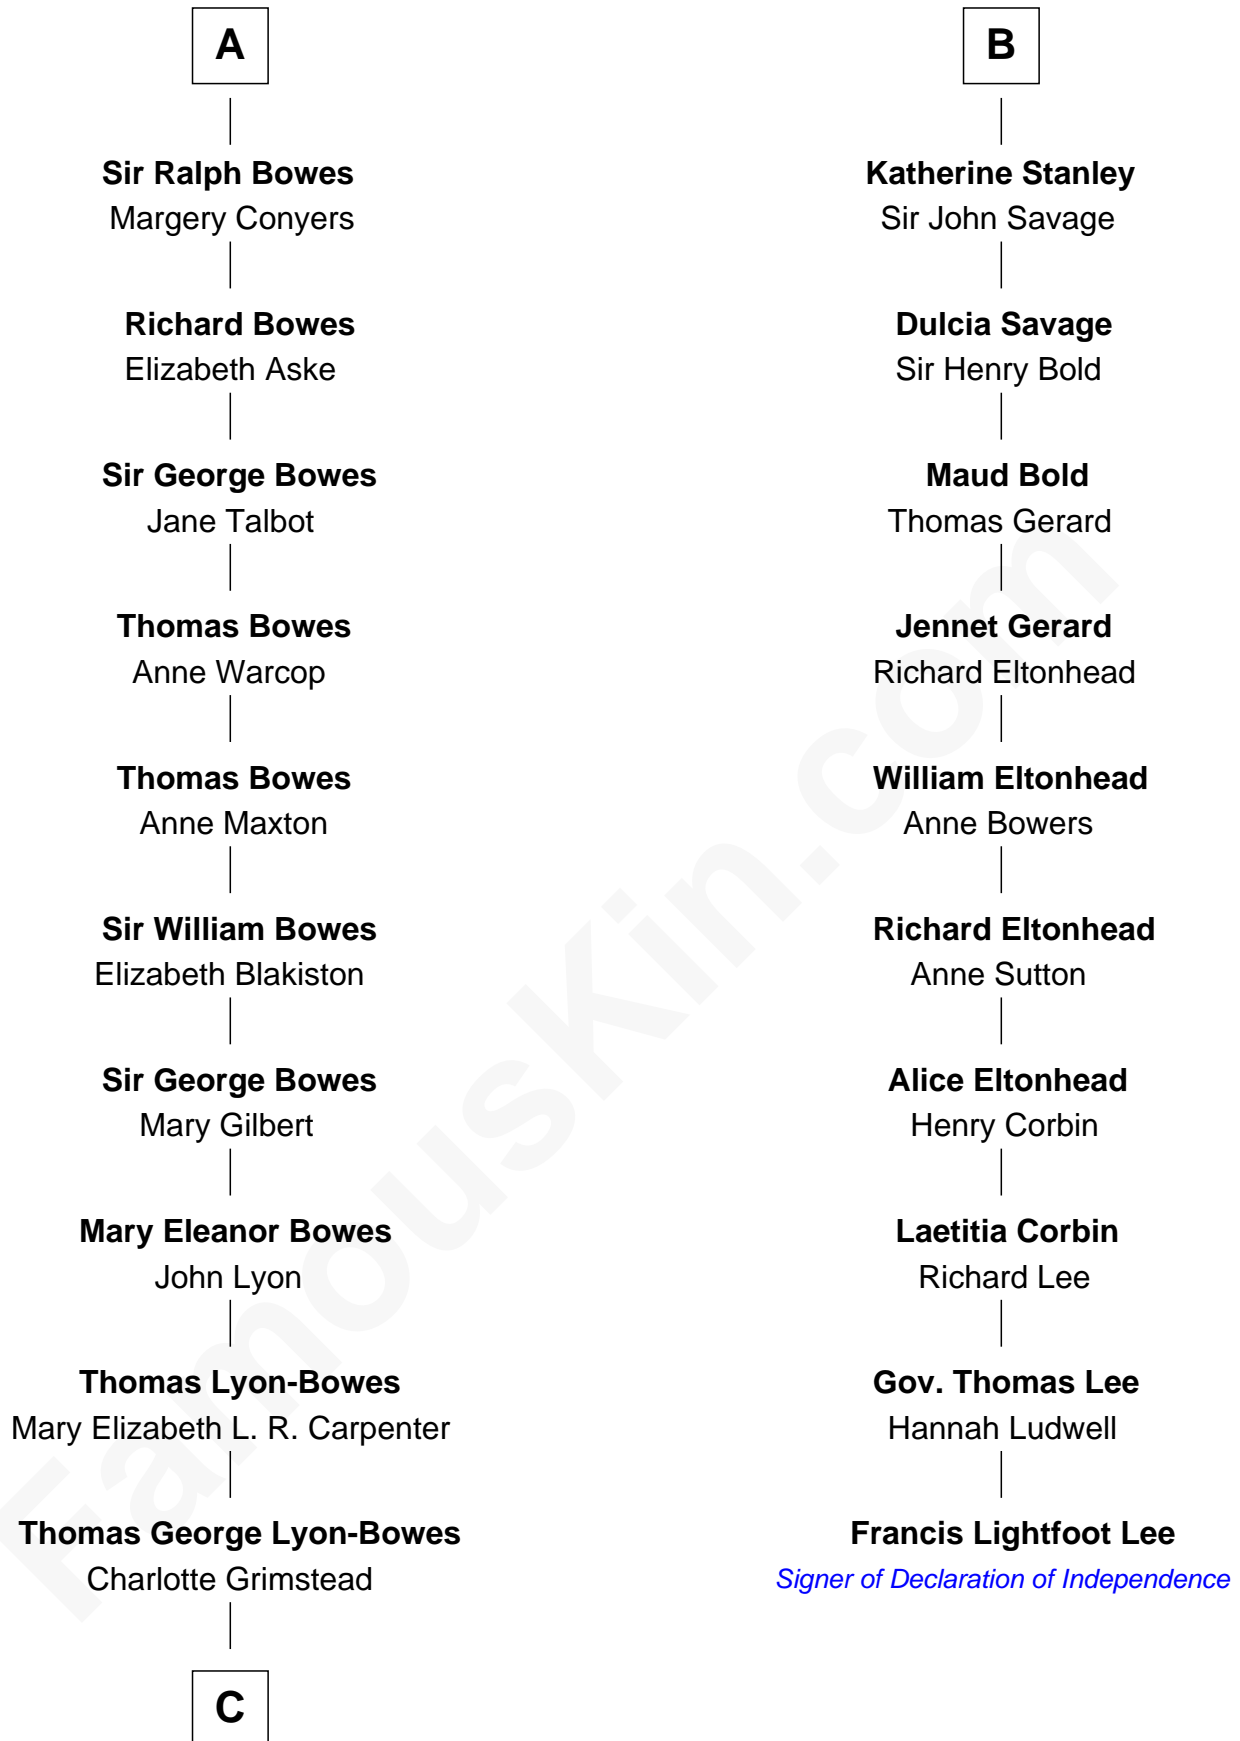

FamousKin.com

Relationship Chart of

Queen Elizabeth II

Queen of the United Kingdom

16th cousin 4 times removed of

Francis Lightfoot Lee

Signer of the Declaration of Independence

C

—
Claude Bowes-Lyon

Frances Dora Smith

—
Claude George Bowes-Lyon

Cecilia Nina Cavendish-Bentinck

—
Elizabeth Bowes-Lyon

George VI, King of the United Kingdom

—
Queen Elizabeth II

Queen of the United Kingdom