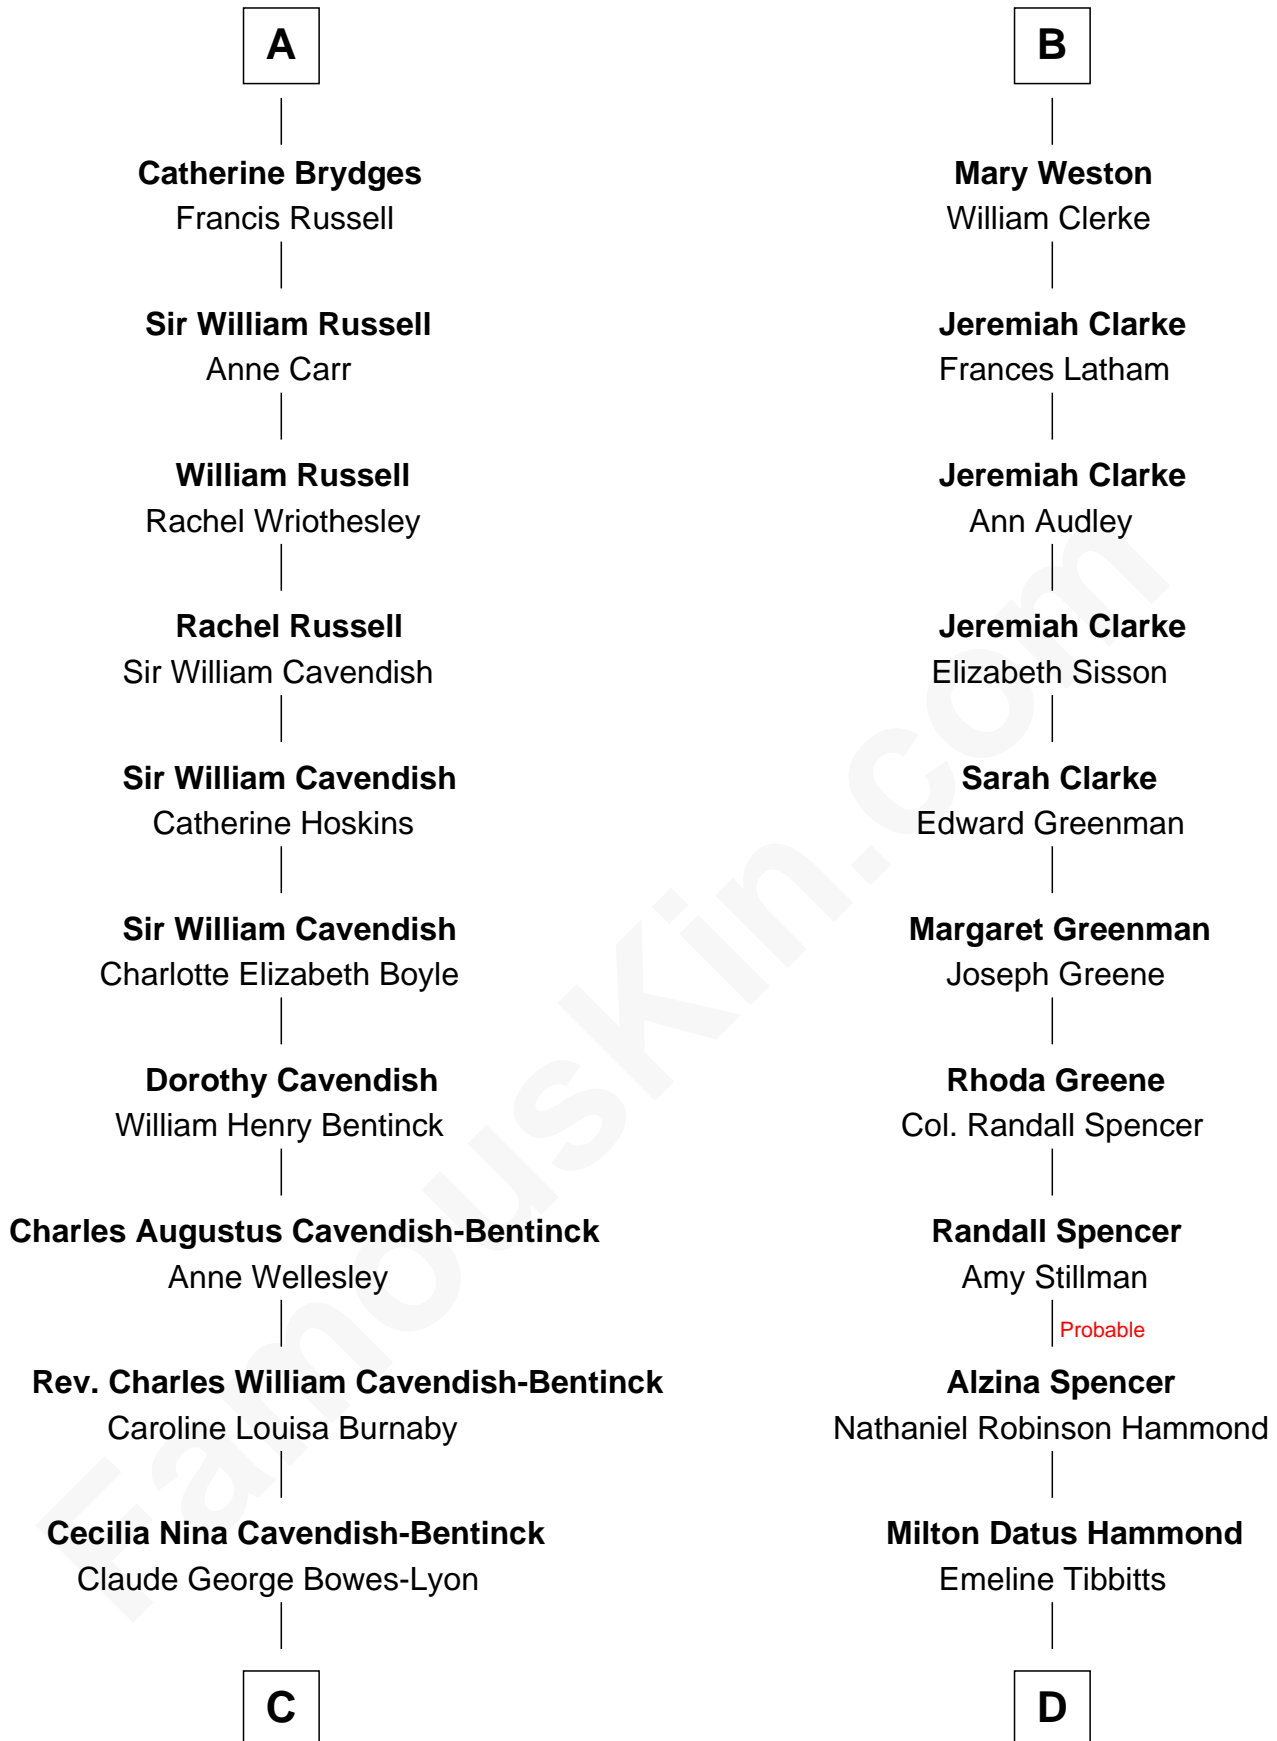

FamousKin.com

Relationship Chart of

Queen Elizabeth II

Queen of the United Kingdom

18th cousin 3 times removed of

Amy Adams

Movie Actress

Sir Walter Blount

Sancha de Ayala

C

Elizabeth Bowes-Lyon

George VI, King of the United Kingdom

Queen Elizabeth II

Queen of the United Kingdom

D

Levi Parley Hammond