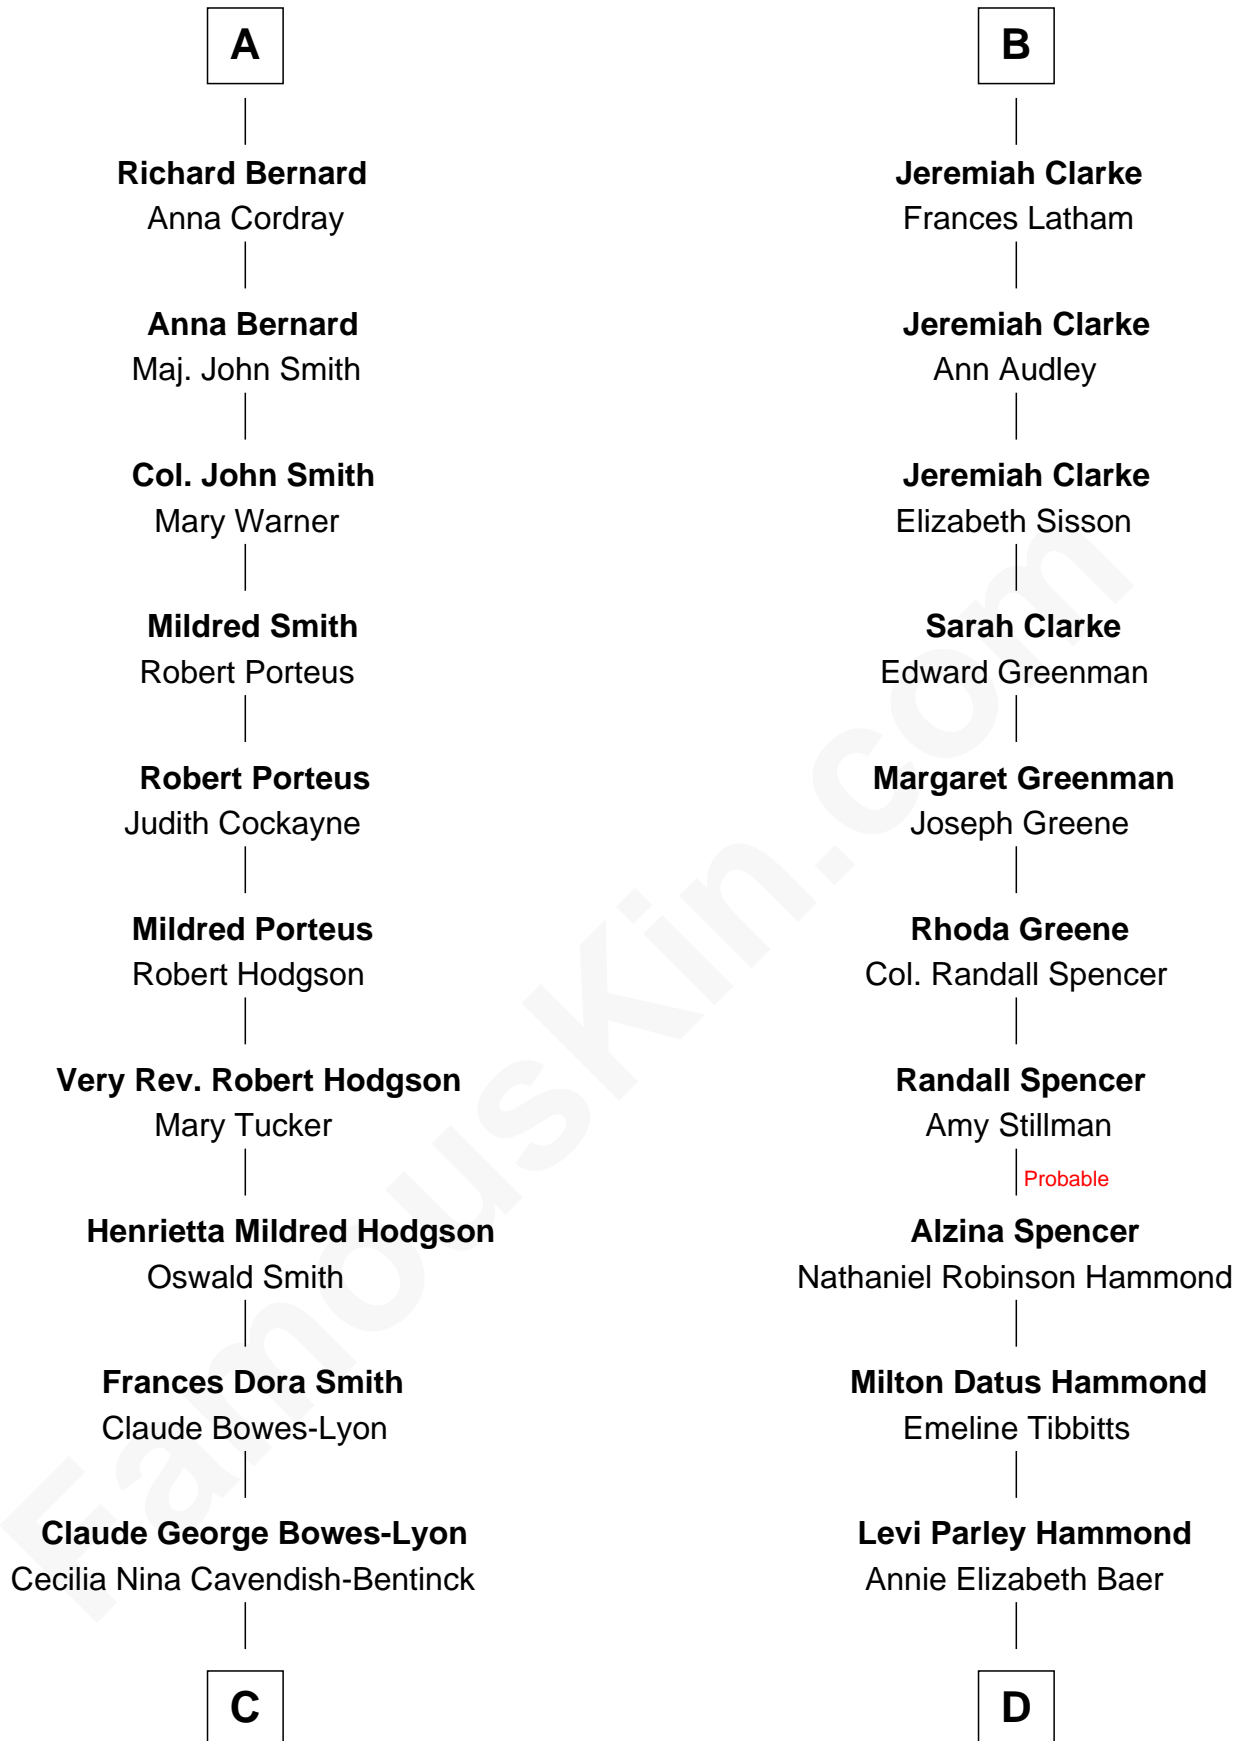

## Relationship Chart of

### Queen Elizabeth II

*Queen of the United Kingdom*

18th cousin 2 times removed of

**Amy Adams**

*Movie Actress*

**Stephen le Scrope**

Margery de Welles

**C**

**Elizabeth Bowes-Lyon**

George VI, King of the United Kingdom

**Queen Elizabeth II**

*Queen of the United Kingdom*

**D**

**Grant Levi Hammond**

Rita Otterbeck

**Colleen Hammond**