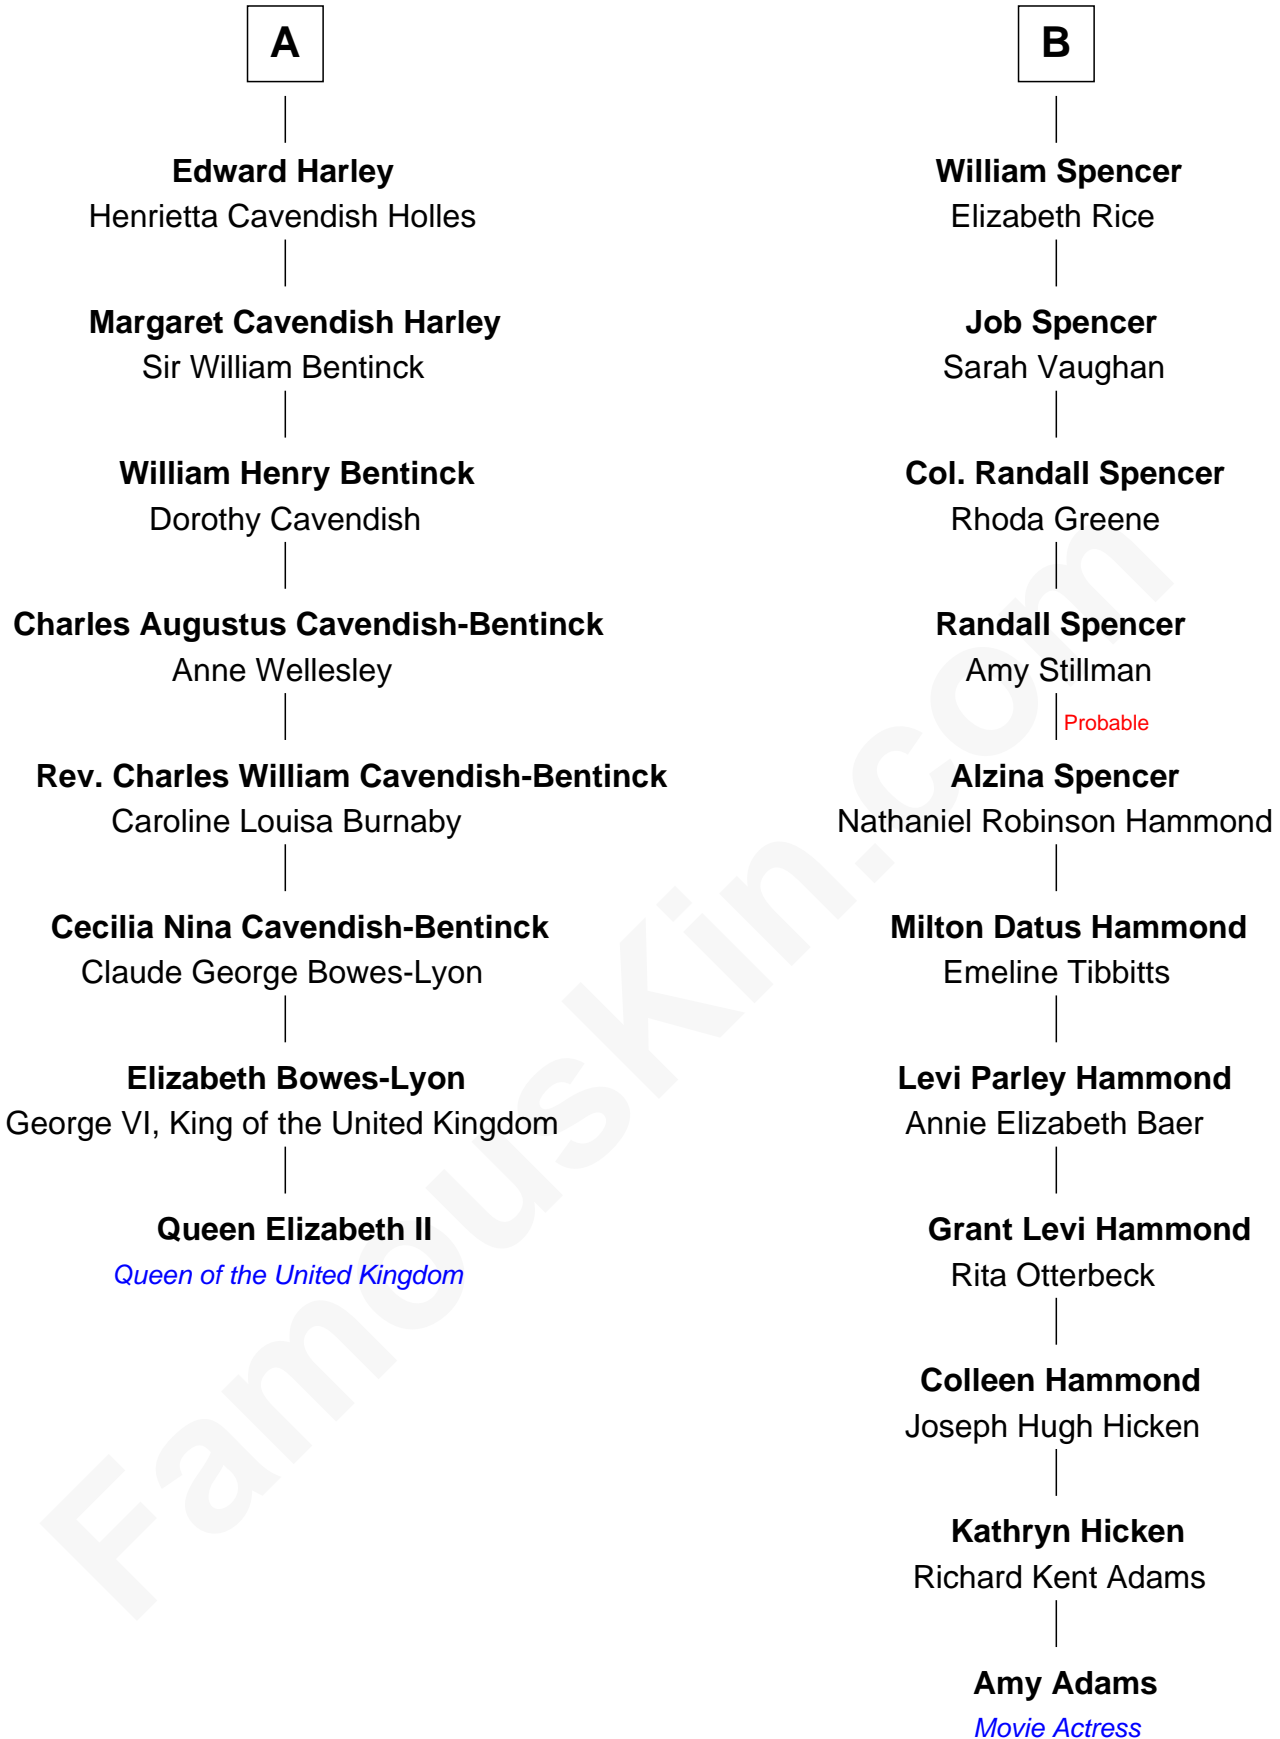

FamousKin.com

Relationship Chart of

Queen Elizabeth II

Queen of the United Kingdom

14th cousin 3 times removed of

Amy Adams
Movie Actress

John Greville
Jane Forster

Elizabeth II photo by [Eric Draper](#)

Amy Adams photo by [NYCArthur](#) [\(CC BY-SA 2.0\)](#)