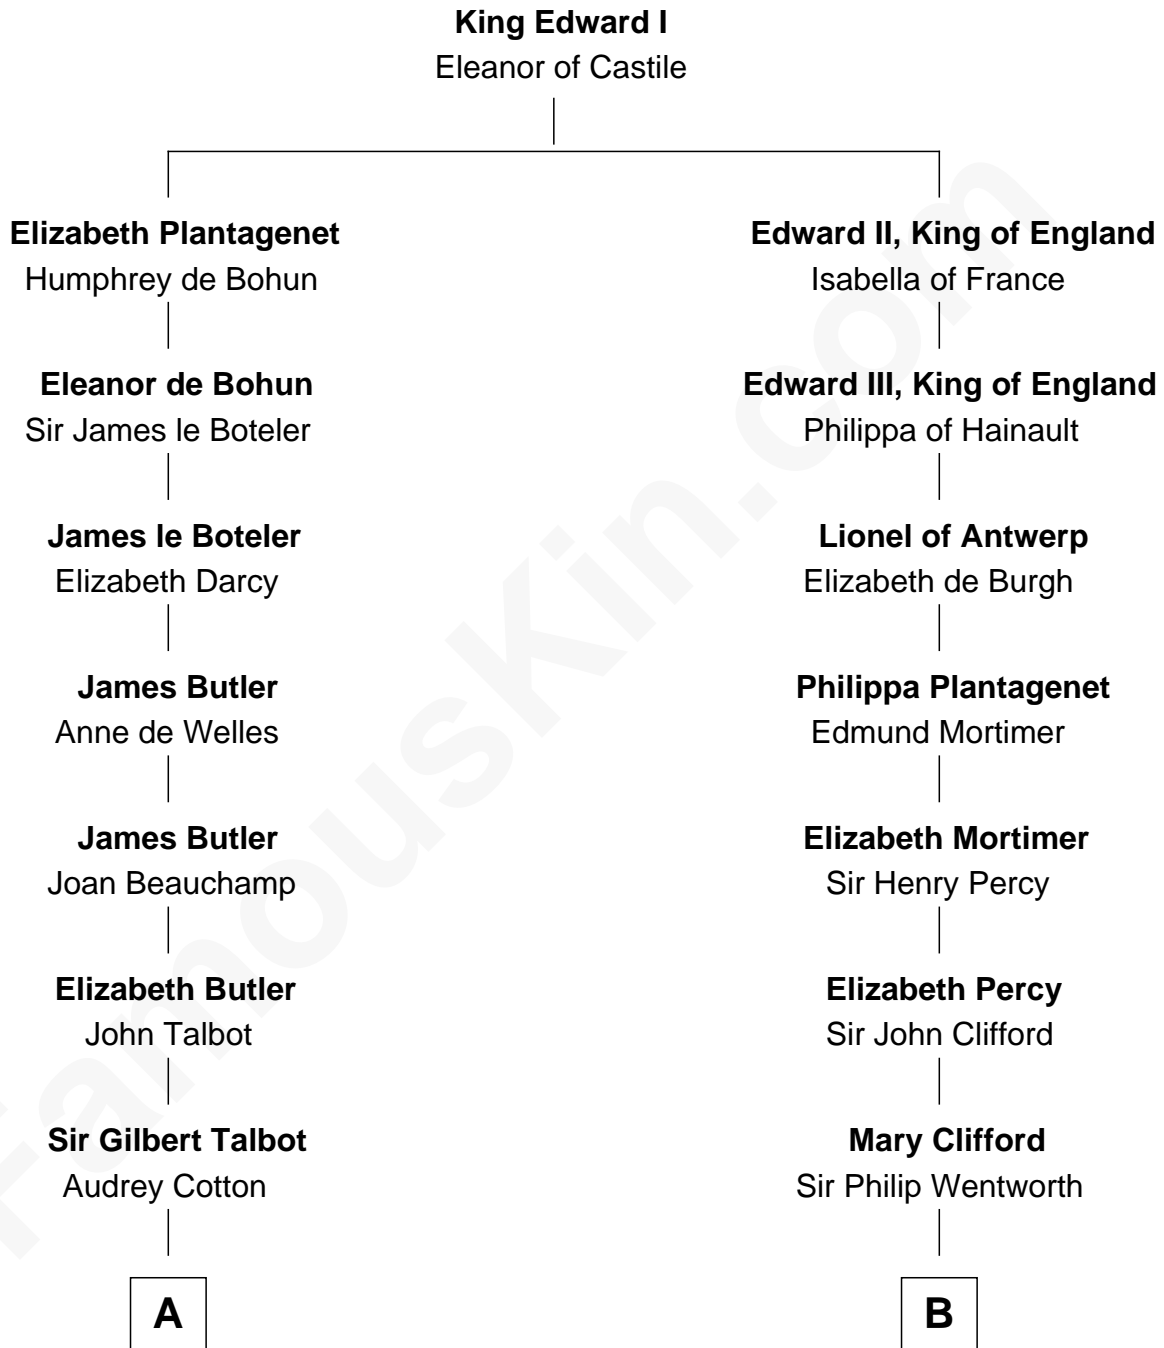

FamousKin.com

Relationship Chart of

Queen Elizabeth II

Queen of the United Kingdom

9th cousin 11 times removed of

Jane Seymour

3rd Wife of King Henry VIII

C

—
Claude Bowes-Lyon

Frances Dora Smith

—
Claude George Bowes-Lyon

Cecilia Nina Cavendish-Bentinck

—
Elizabeth Bowes-Lyon

George VI, King of the United Kingdom

—
Queen Elizabeth II

Queen of the United Kingdom