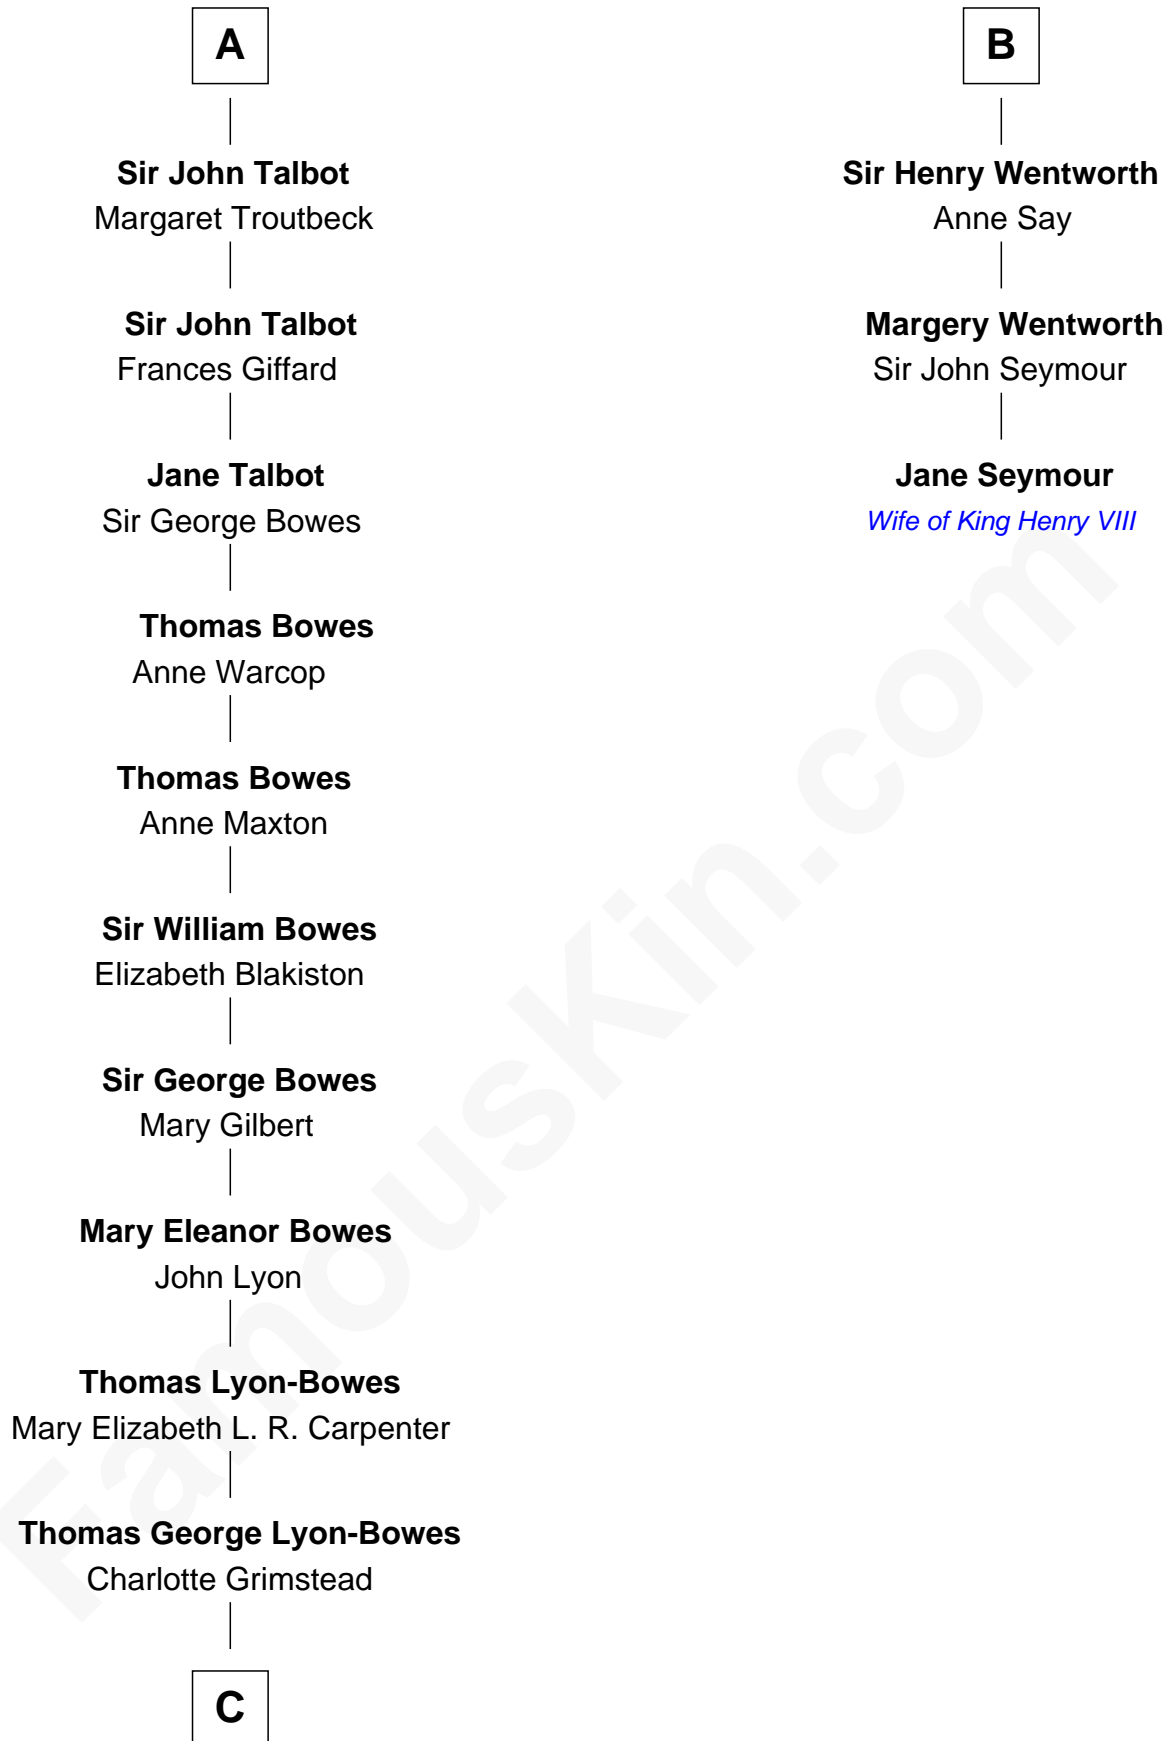

FamousKin.com

Relationship Chart of

Queen Elizabeth II

Queen of the United Kingdom

9th cousin 11 times removed of

Jane Seymour

3rd Wife of King Henry VIII

C

—
Claude Bowes-Lyon

Frances Dora Smith

—
Claude George Bowes-Lyon

Cecilia Nina Cavendish-Bentinck

—
Elizabeth Bowes-Lyon

George VI, King of the United Kingdom

—
Queen Elizabeth II

Queen of the United Kingdom