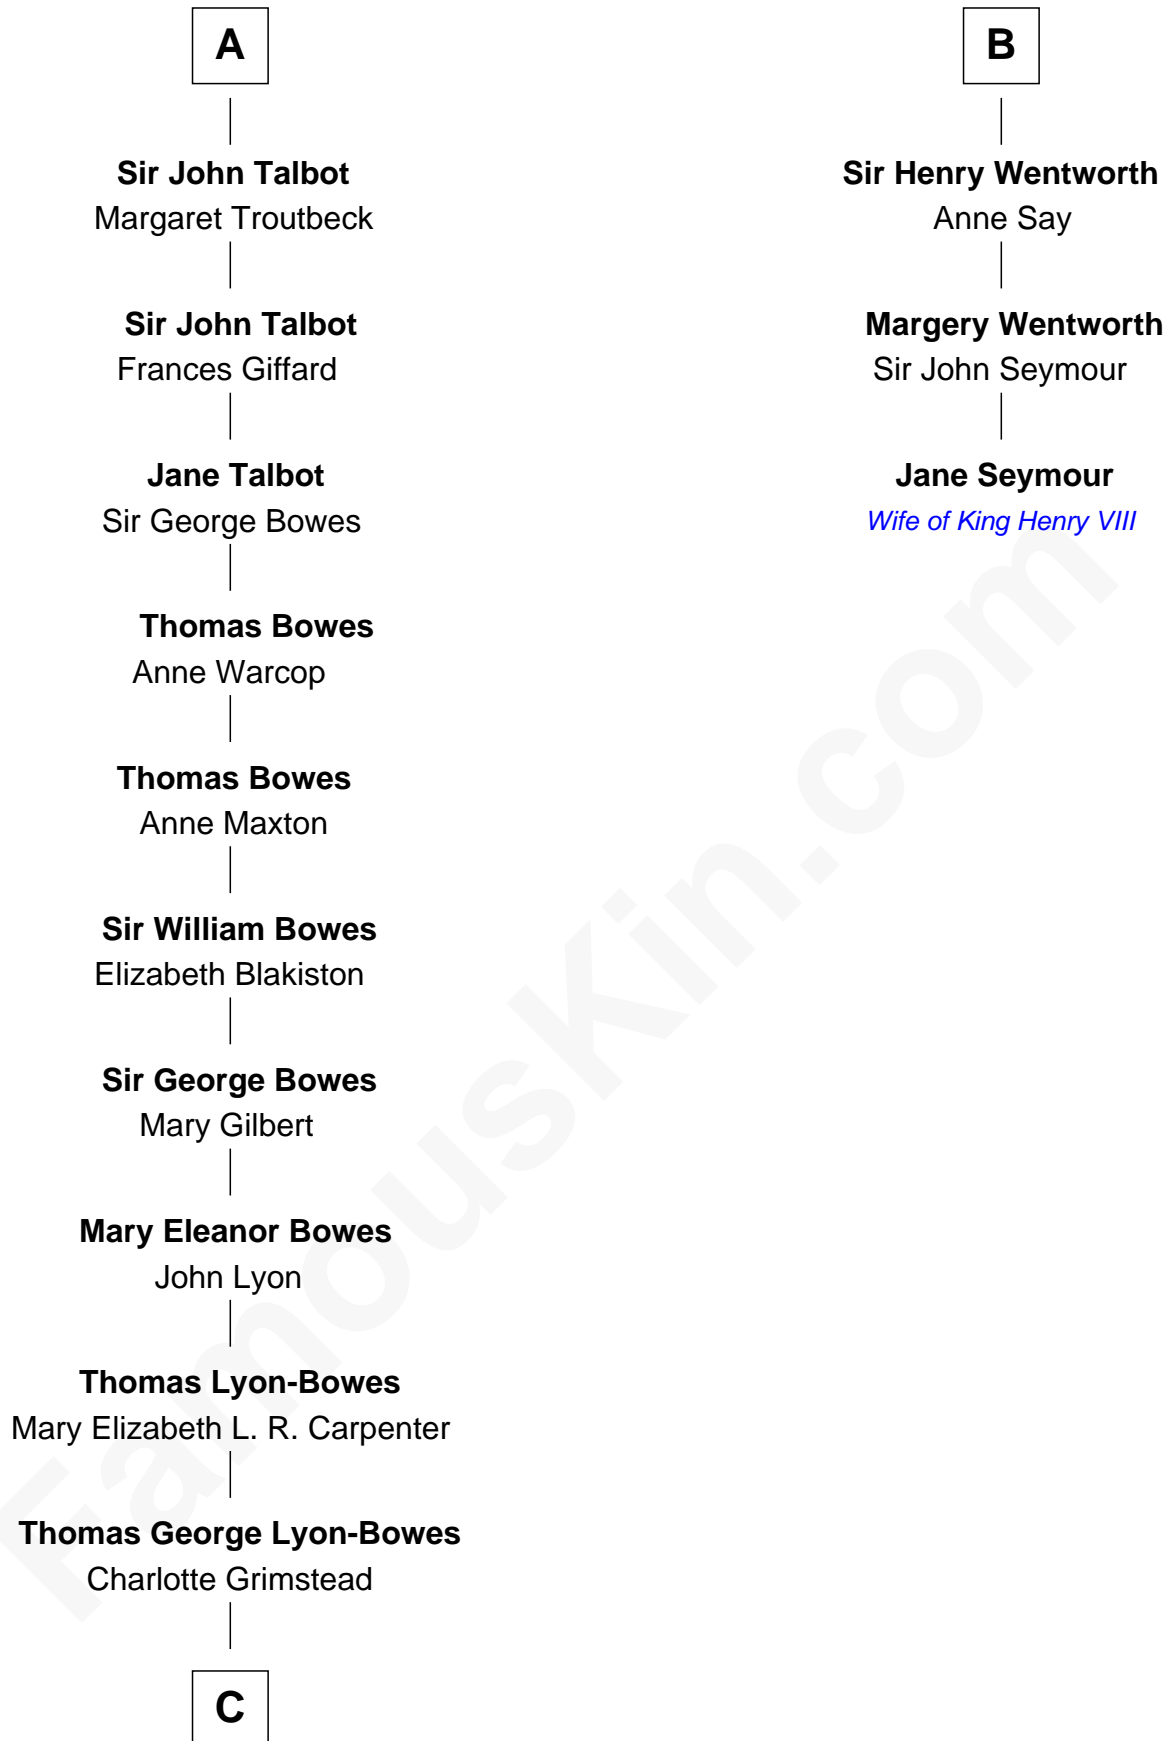

FamousKin.com

Relationship Chart of

Queen Elizabeth II

Queen of the United Kingdom

9th cousin 11 times removed of

Jane Seymour

3rd Wife of King Henry VIII

Sir Robert de Ros

Isabel de Aubeney

C

—
Claude Bowes-Lyon

Frances Dora Smith

—
Claude George Bowes-Lyon

Cecilia Nina Cavendish-Bentinck

—
Elizabeth Bowes-Lyon

George VI, King of the United Kingdom