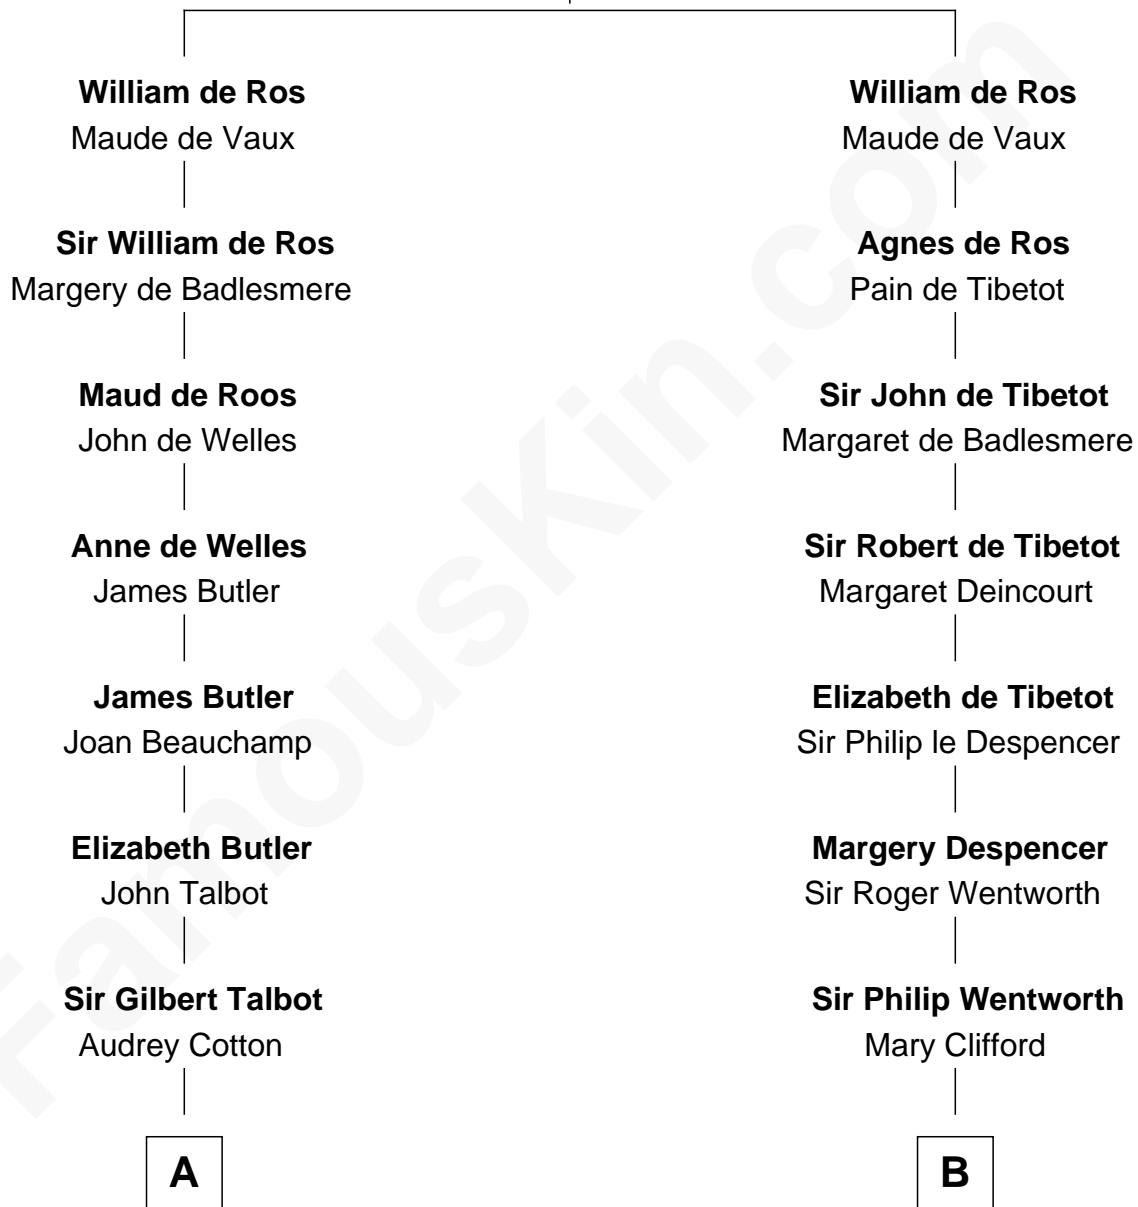

FamousKin.com

Relationship Chart of

Queen Elizabeth II

Queen of the United Kingdom

9th cousin 11 times removed of

Jane Seymour

3rd Wife of King Henry VIII

Sir Robert de Ros

Isabel de Aubeney

C

—
Claude Bowes-Lyon

Frances Dora Smith

—
Claude George Bowes-Lyon

Cecilia Nina Cavendish-Bentinck

—
Elizabeth Bowes-Lyon

George VI, King of the United Kingdom

—
Queen Elizabeth II

Queen of the United Kingdom

FamousKin.com