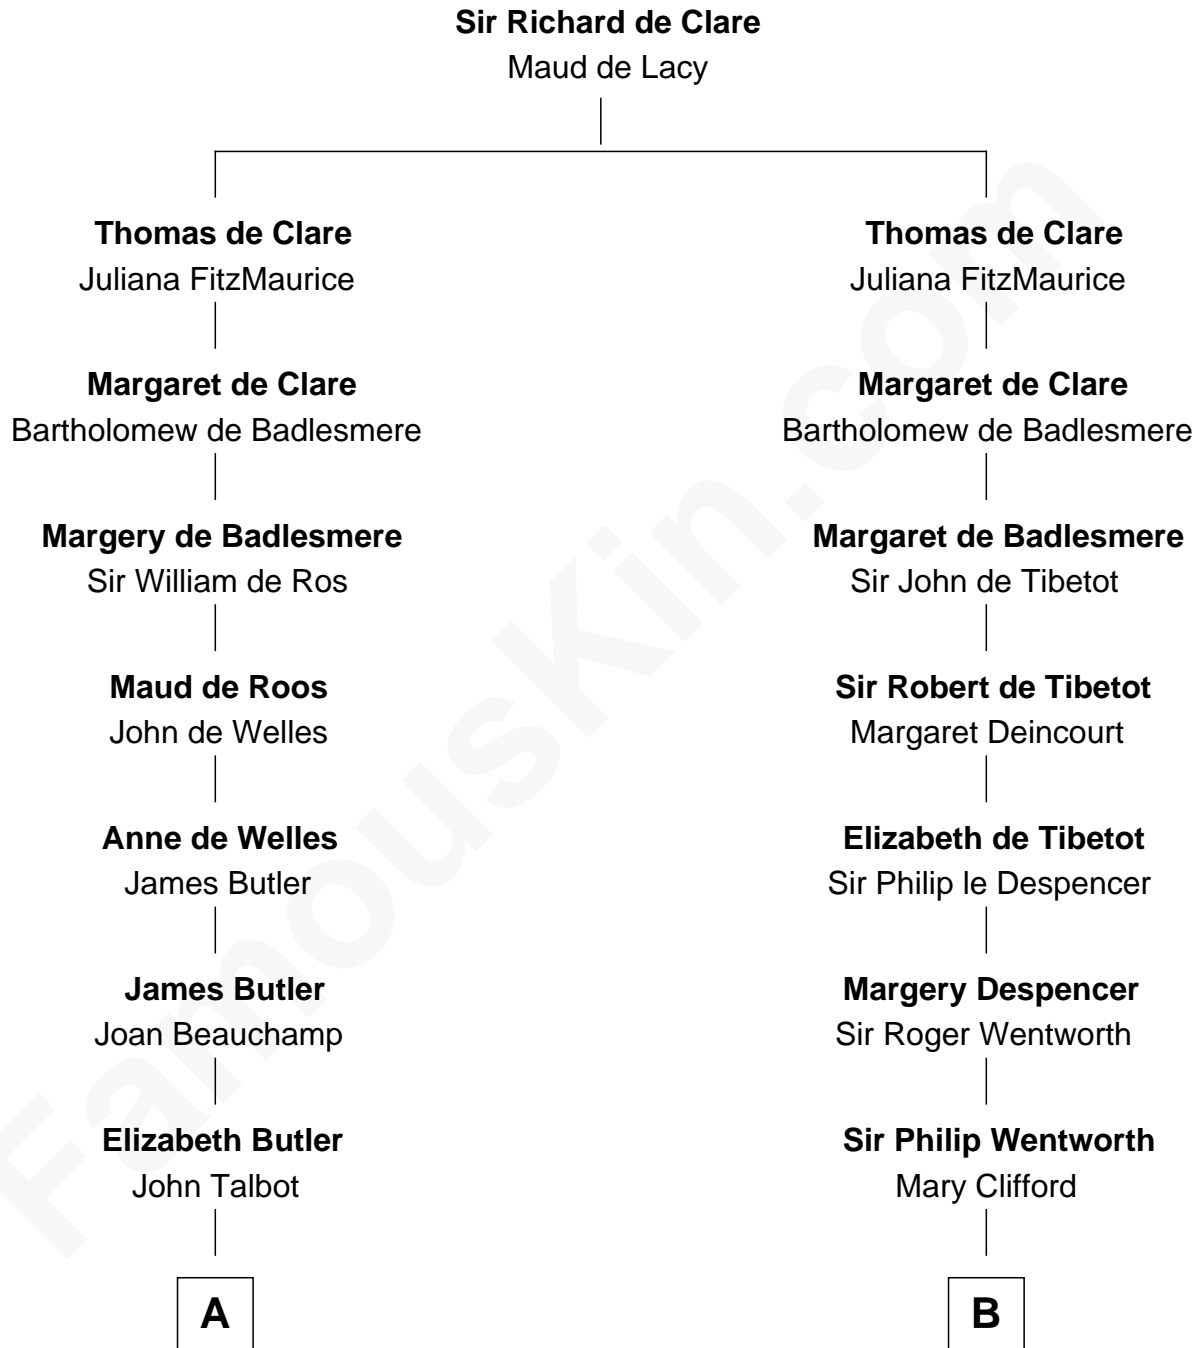

FamousKin.com

Relationship Chart of

Queen Elizabeth II

Queen of the United Kingdom

9th cousin 12 times removed of

Jane Seymour

3rd Wife of King Henry VIII

C

—
Thomas George Lyon-Bowes

Charlotte Grimstead

—
Claude Bowes-Lyon

Frances Dora Smith

—
Claude George Bowes-Lyon

Cecilia Nina Cavendish-Bentinck

—
Elizabeth Bowes-Lyon

George VI, King of the United Kingdom

—
Queen Elizabeth II

Queen of the United Kingdom