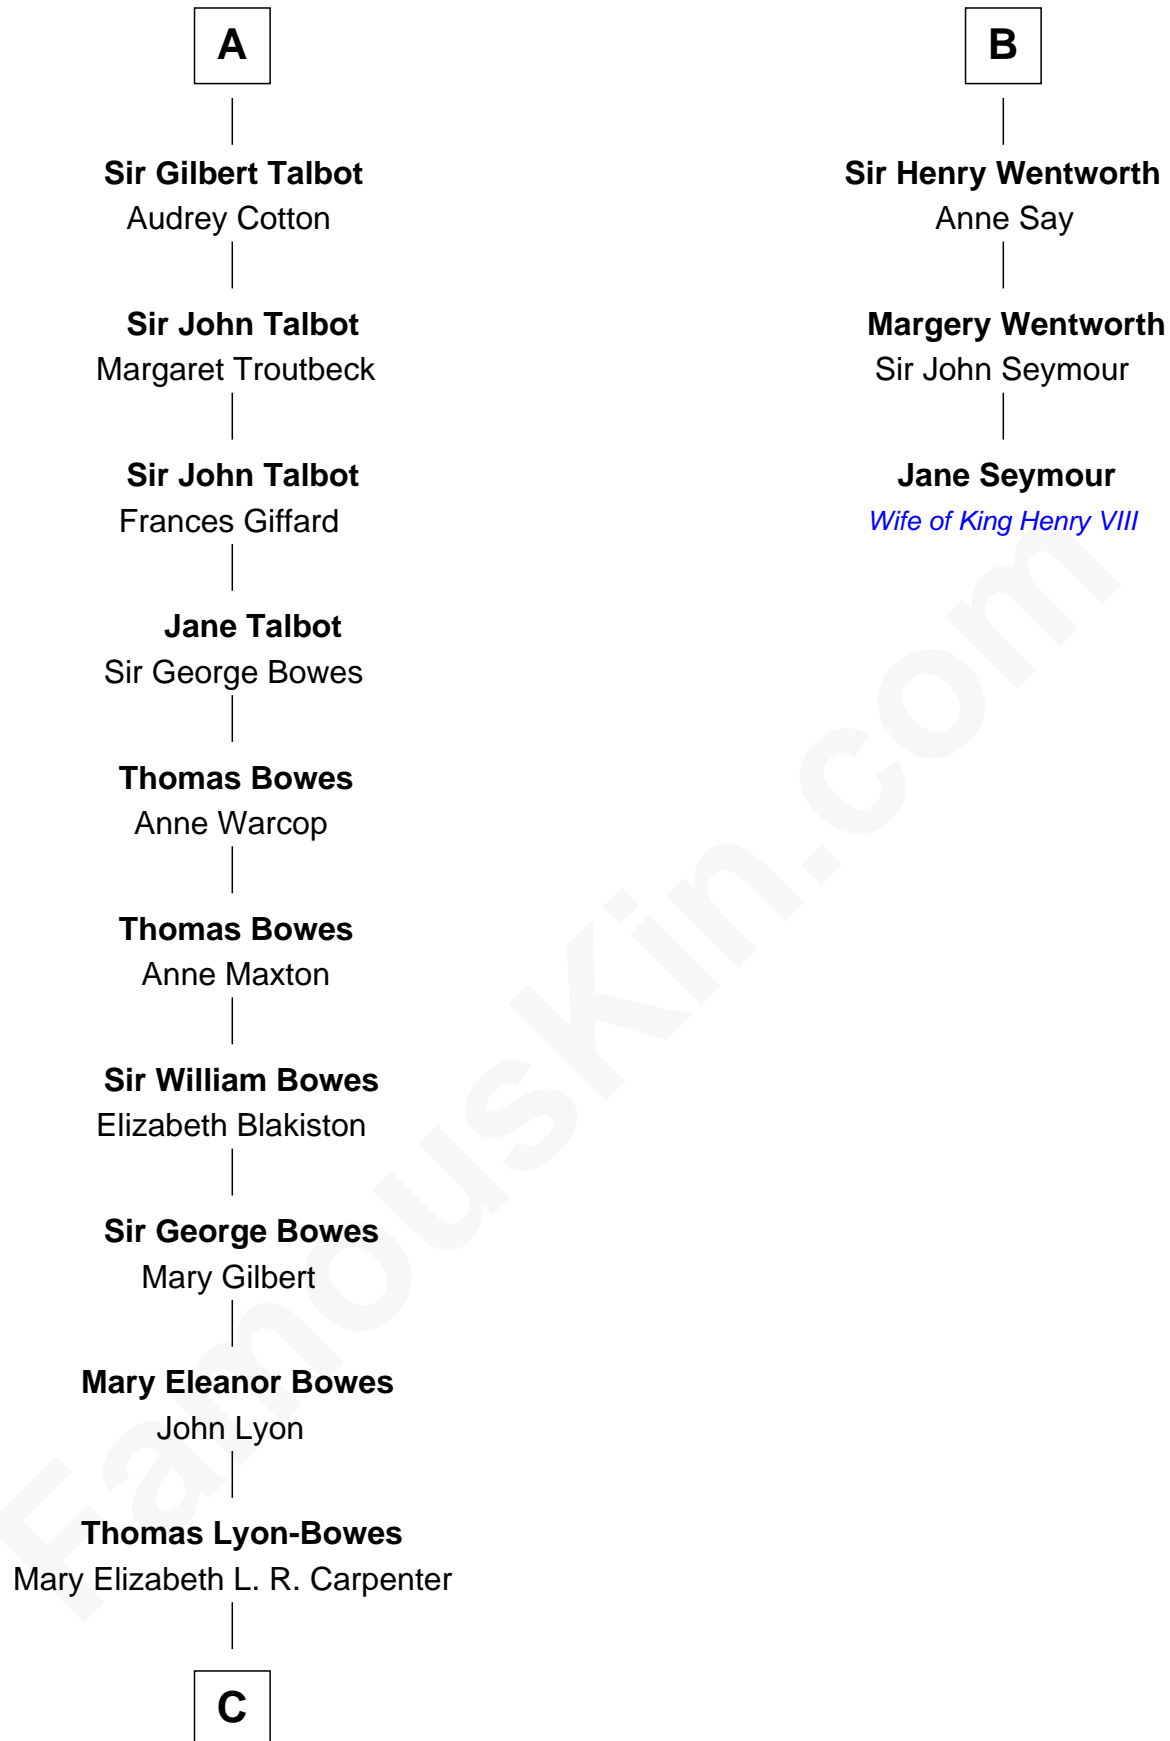

FamousKin.com

Relationship Chart of

Queen Elizabeth II

Queen of the United Kingdom

9th cousin 12 times removed of

Jane Seymour

3rd Wife of King Henry VIII

C

—
Thomas George Lyon-Bowes

Charlotte Grimstead

—
Claude Bowes-Lyon

Frances Dora Smith

—
Claude George Bowes-Lyon

Cecilia Nina Cavendish-Bentinck

—
Elizabeth Bowes-Lyon

George VI, King of the United Kingdom