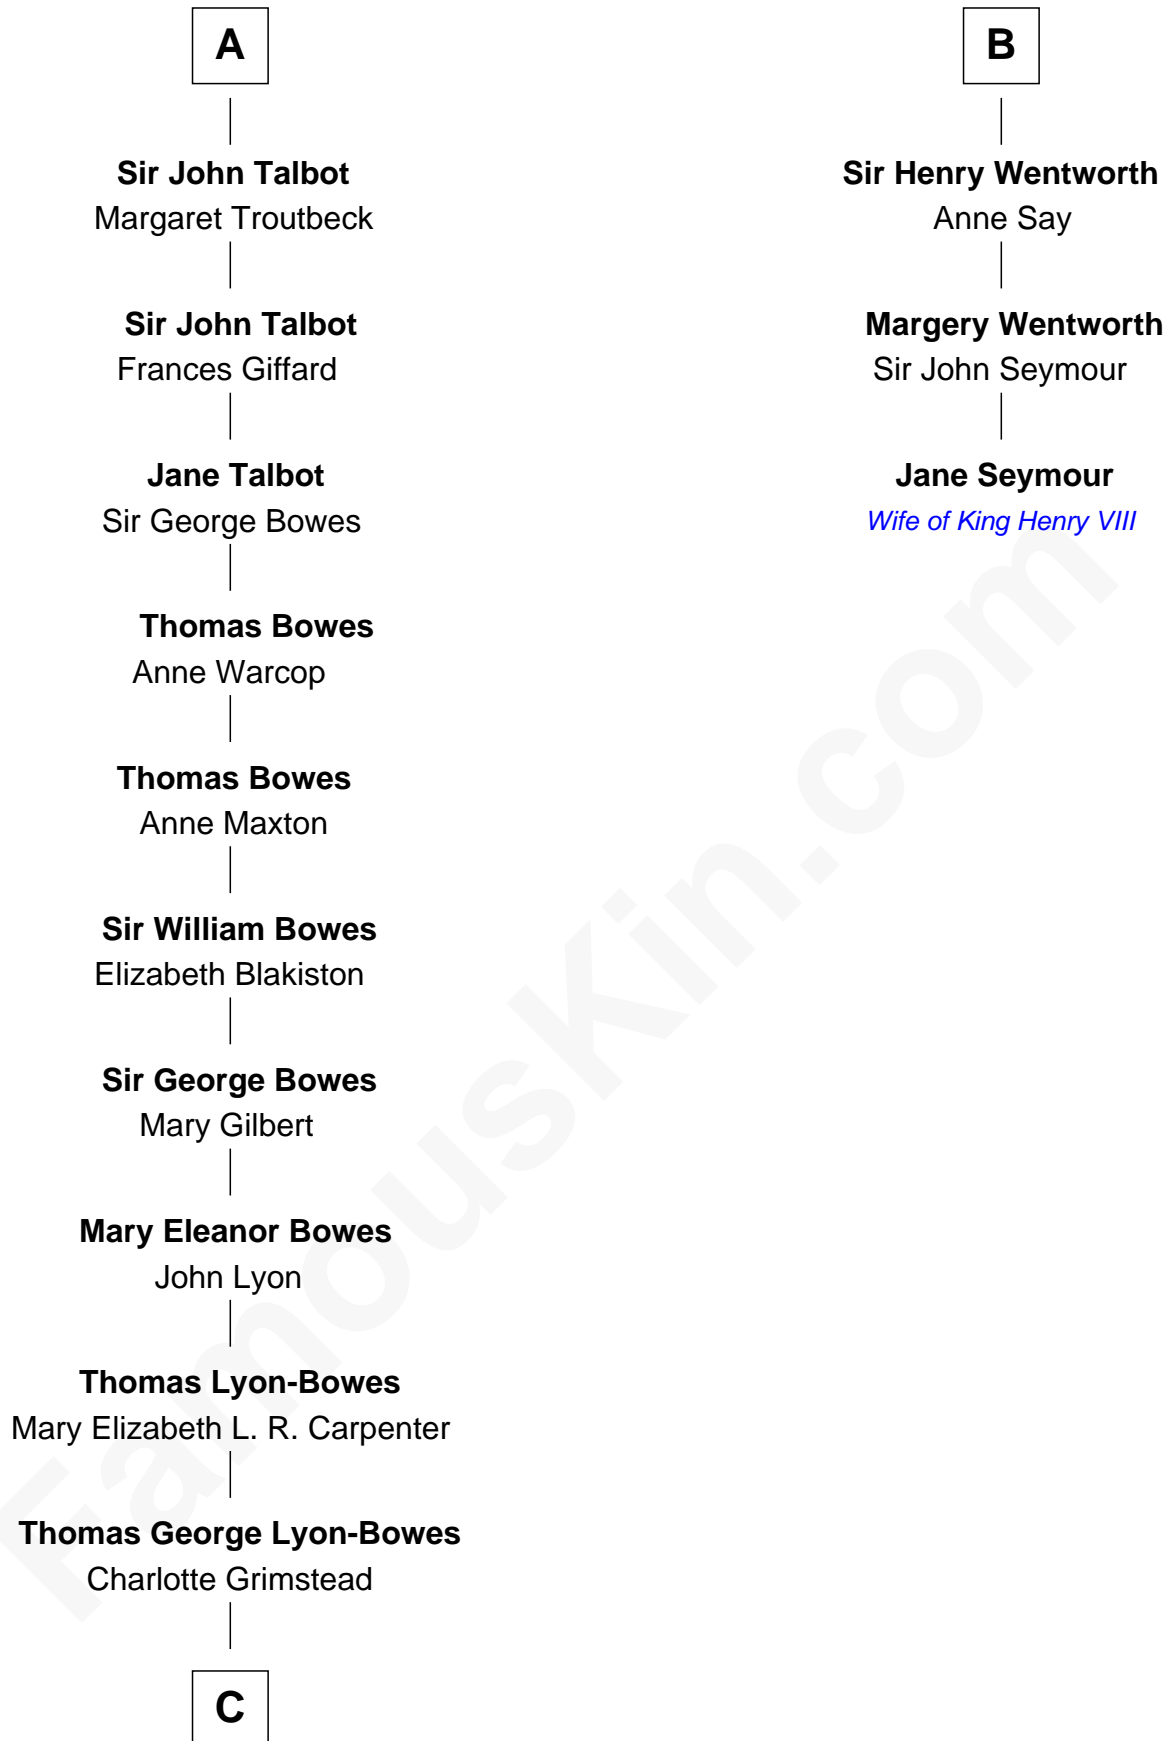

FamousKin.com

Relationship Chart of

Queen Elizabeth II

Queen of the United Kingdom

9th cousin 11 times removed of

Jane Seymour

3rd Wife of King Henry VIII

John de Vaux

C

—
Claude Bowes-Lyon

Frances Dora Smith

—
Claude George Bowes-Lyon

Cecilia Nina Cavendish-Bentinck

—
Elizabeth Bowes-Lyon

George VI, King of the United Kingdom

—
Queen Elizabeth II

Queen of the United Kingdom

FamousKin.com