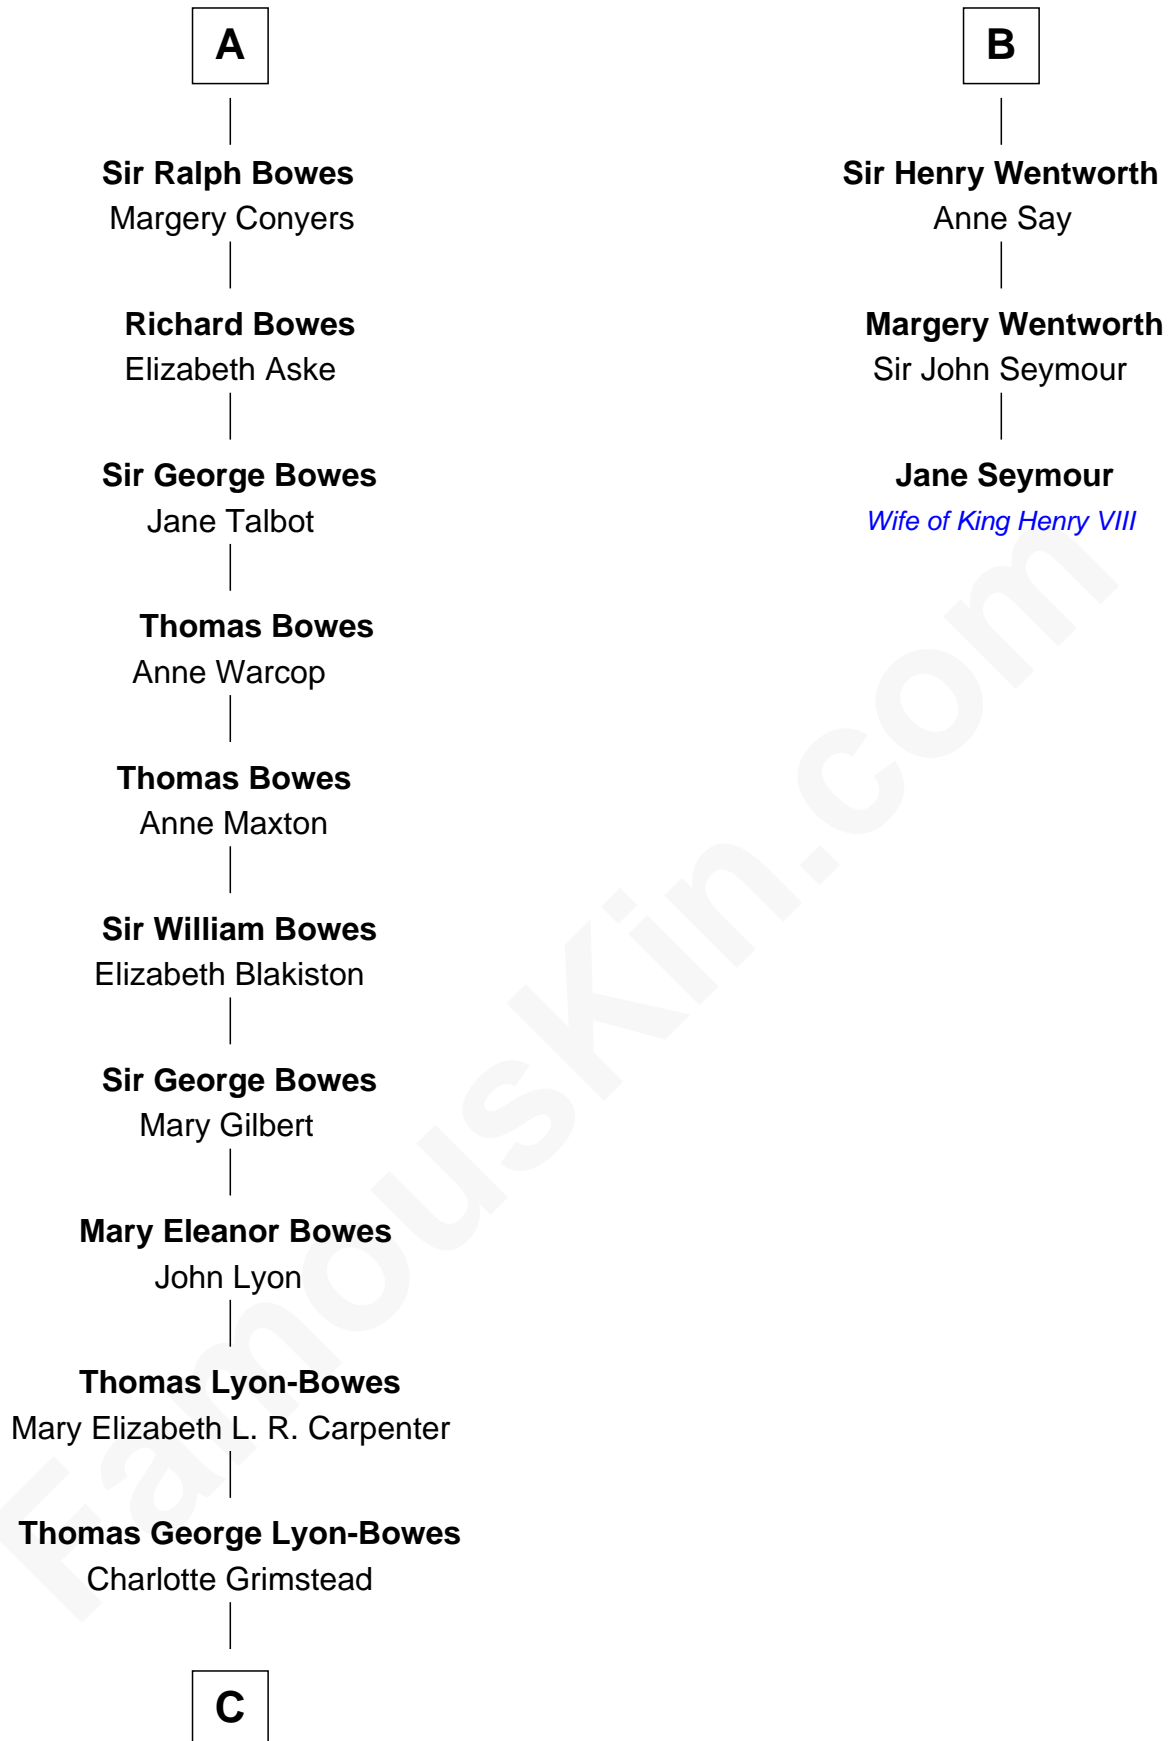

FamousKin.com

Relationship Chart of

Queen Elizabeth II

Queen of the United Kingdom

9th cousin 11 times removed of

Jane Seymour

3rd Wife of King Henry VIII

William Longespee

Idoine de Camville

C

—
Claude Bowes-Lyon

Frances Dora Smith

—
Claude George Bowes-Lyon

Cecilia Nina Cavendish-Bentinck

—
Elizabeth Bowes-Lyon

George VI, King of the United Kingdom