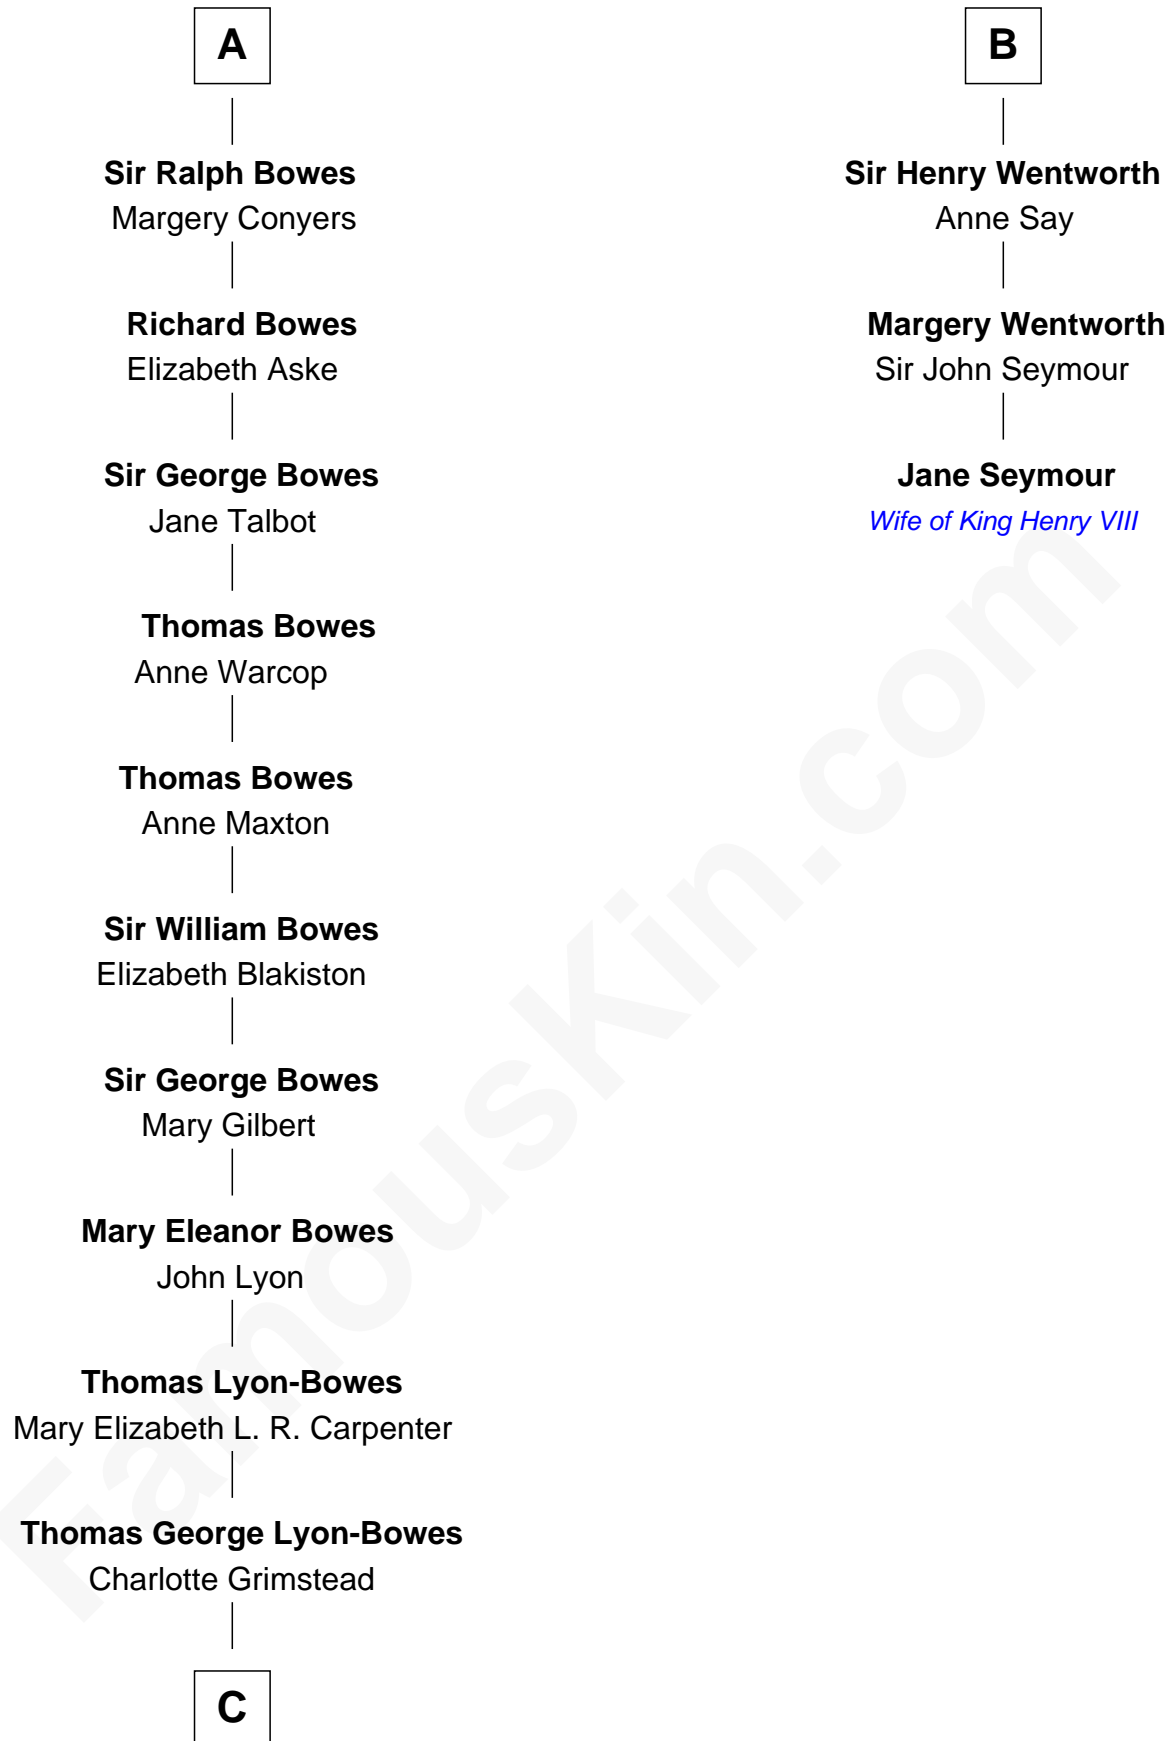

FamousKin.com

Relationship Chart of

Queen Elizabeth II

Queen of the United Kingdom

9th cousin 11 times removed of

Jane Seymour

3rd Wife of King Henry VIII

C

—
Claude Bowes-Lyon

Frances Dora Smith

—
Claude George Bowes-Lyon

Cecilia Nina Cavendish-Bentinck

—
Elizabeth Bowes-Lyon

George VI, King of the United Kingdom

—
Queen Elizabeth II

Queen of the United Kingdom