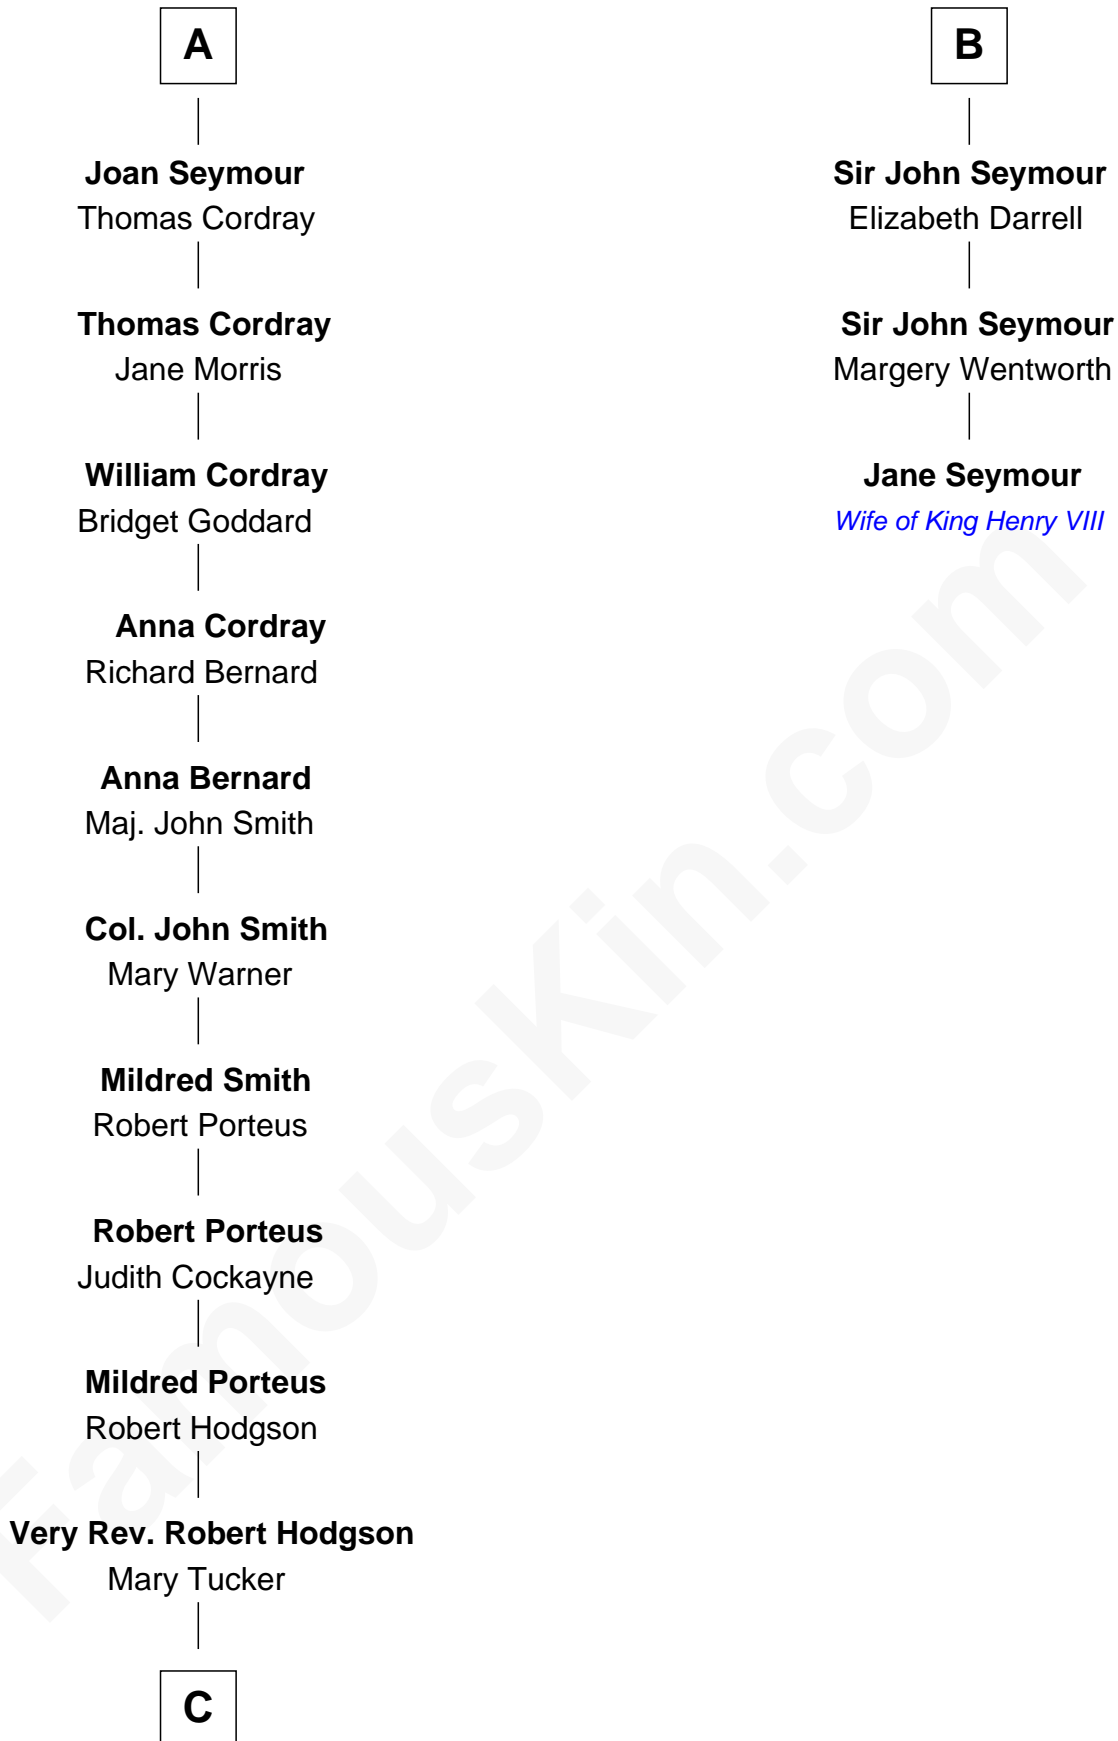

FamousKin.com

Relationship Chart of

Queen Elizabeth II

Queen of the United Kingdom

9th cousin 12 times removed of

Jane Seymour

3rd Wife of King Henry VIII

C

Henrietta Mildred Hodgson

Oswald Smith

Frances Dora Smith

Claude Bowes-Lyon

Claude George Bowes-Lyon

Cecilia Nina Cavendish-Bentinck

Elizabeth Bowes-Lyon

George VI, King of the United Kingdom