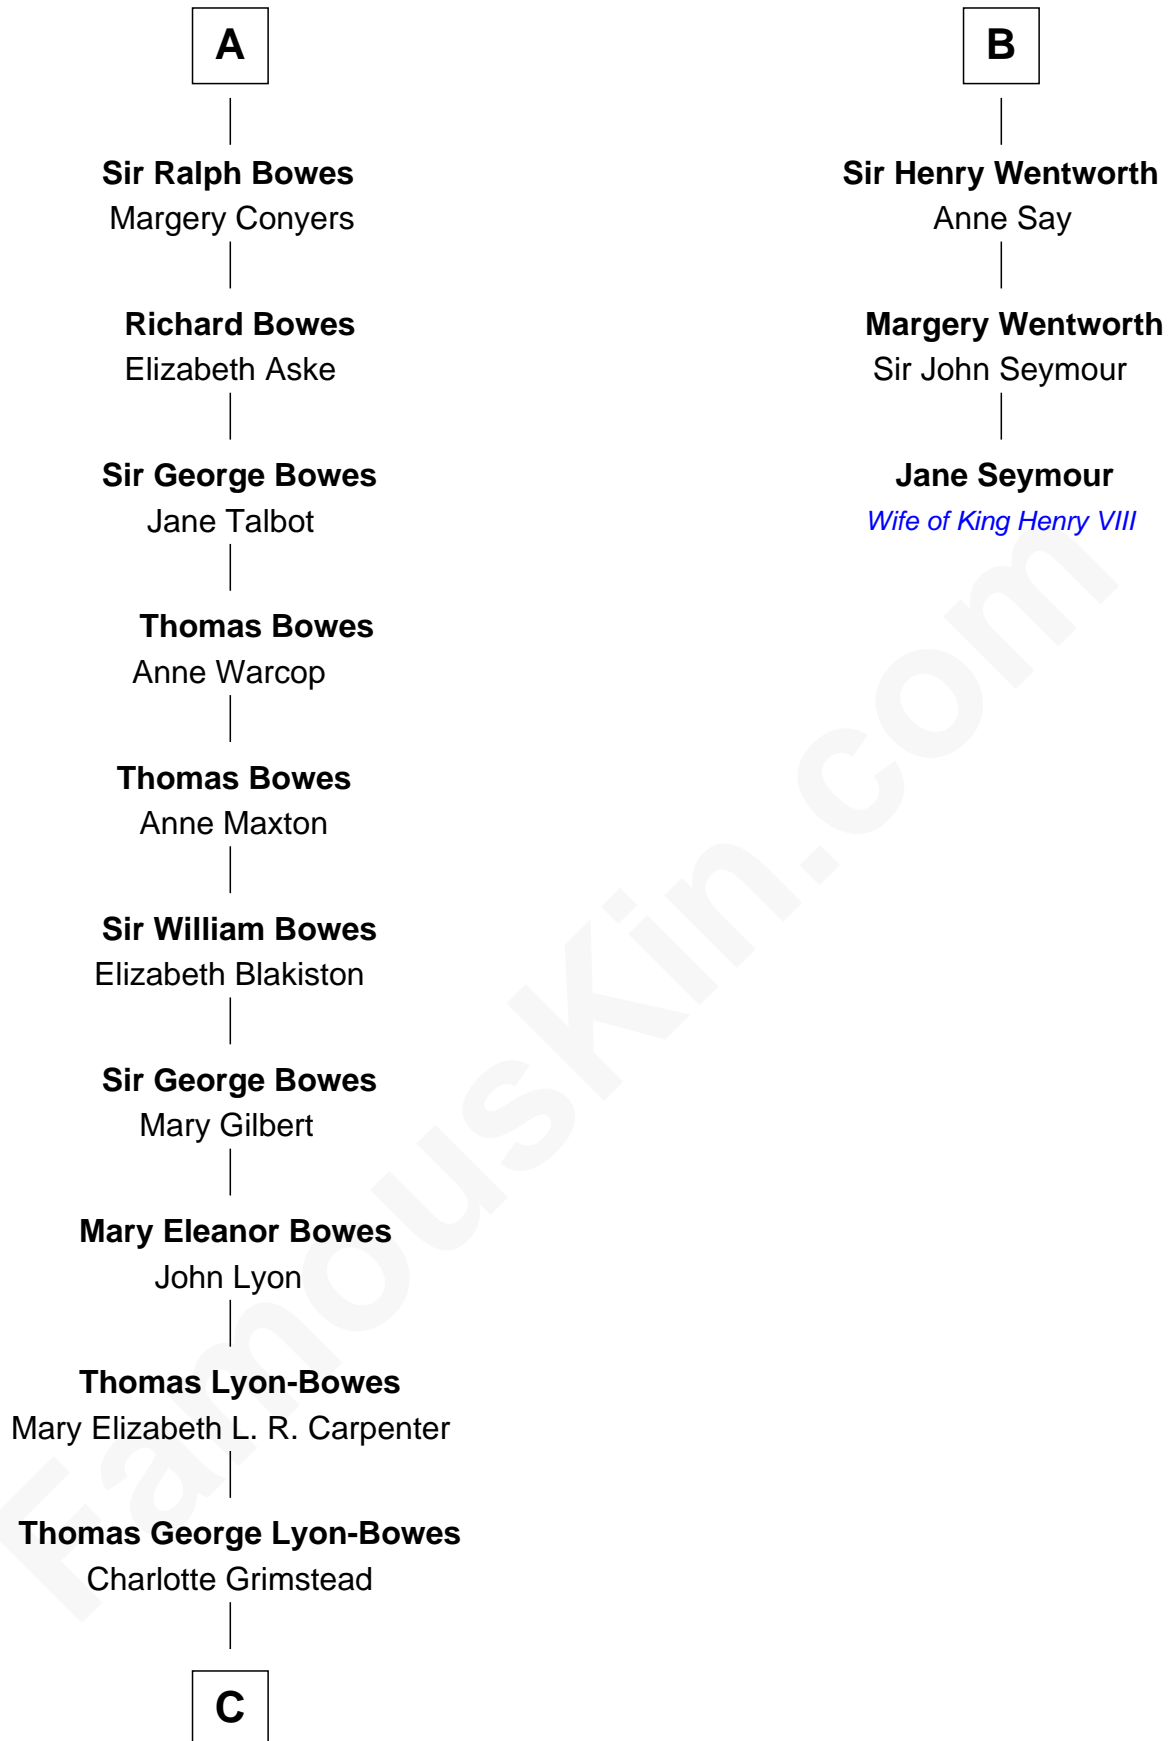

FamousKin.com

Relationship Chart of

Queen Elizabeth II

Queen of the United Kingdom

9th cousin 11 times removed of

Jane Seymour

3rd Wife of King Henry VIII

Sir William de Cantilupe

Eve de Braiose

C

—
Claude Bowes-Lyon

Frances Dora Smith

—
Claude George Bowes-Lyon

Cecilia Nina Cavendish-Bentinck

—
Elizabeth Bowes-Lyon

George VI, King of the United Kingdom