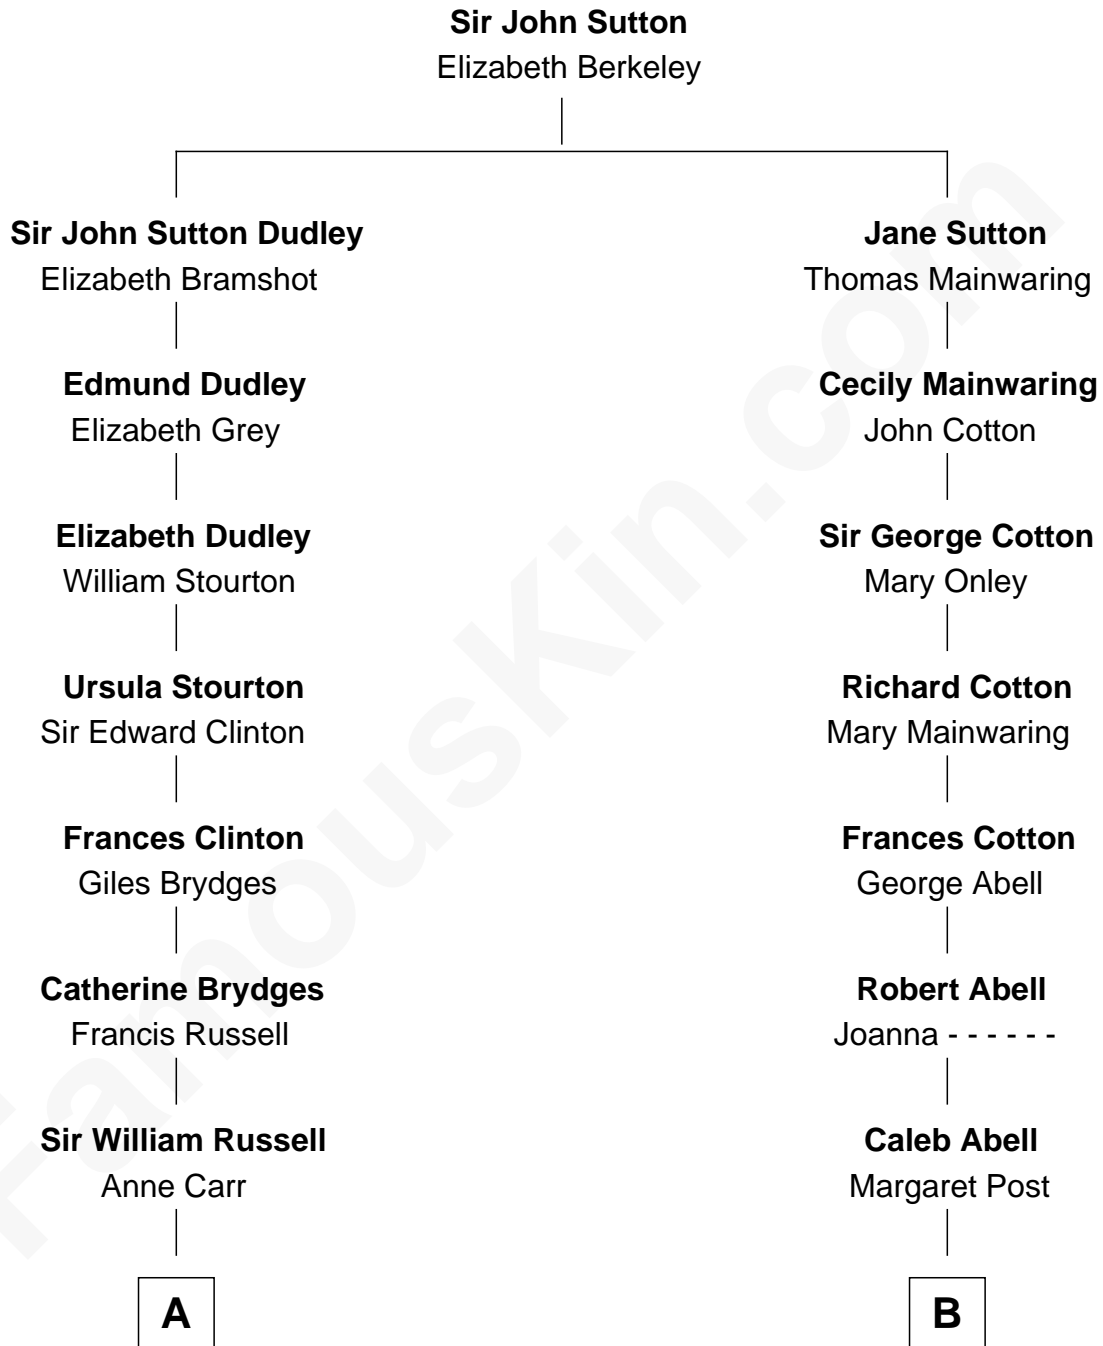

FamousKin.com Relationship Chart of

Queen Elizabeth II

Queen of the United Kingdom

15th cousin 1 time removed of

John Adams Morgan

1952 Olympic Sailing Gold Medalist

A

William Russell
Rachel Wriothesley