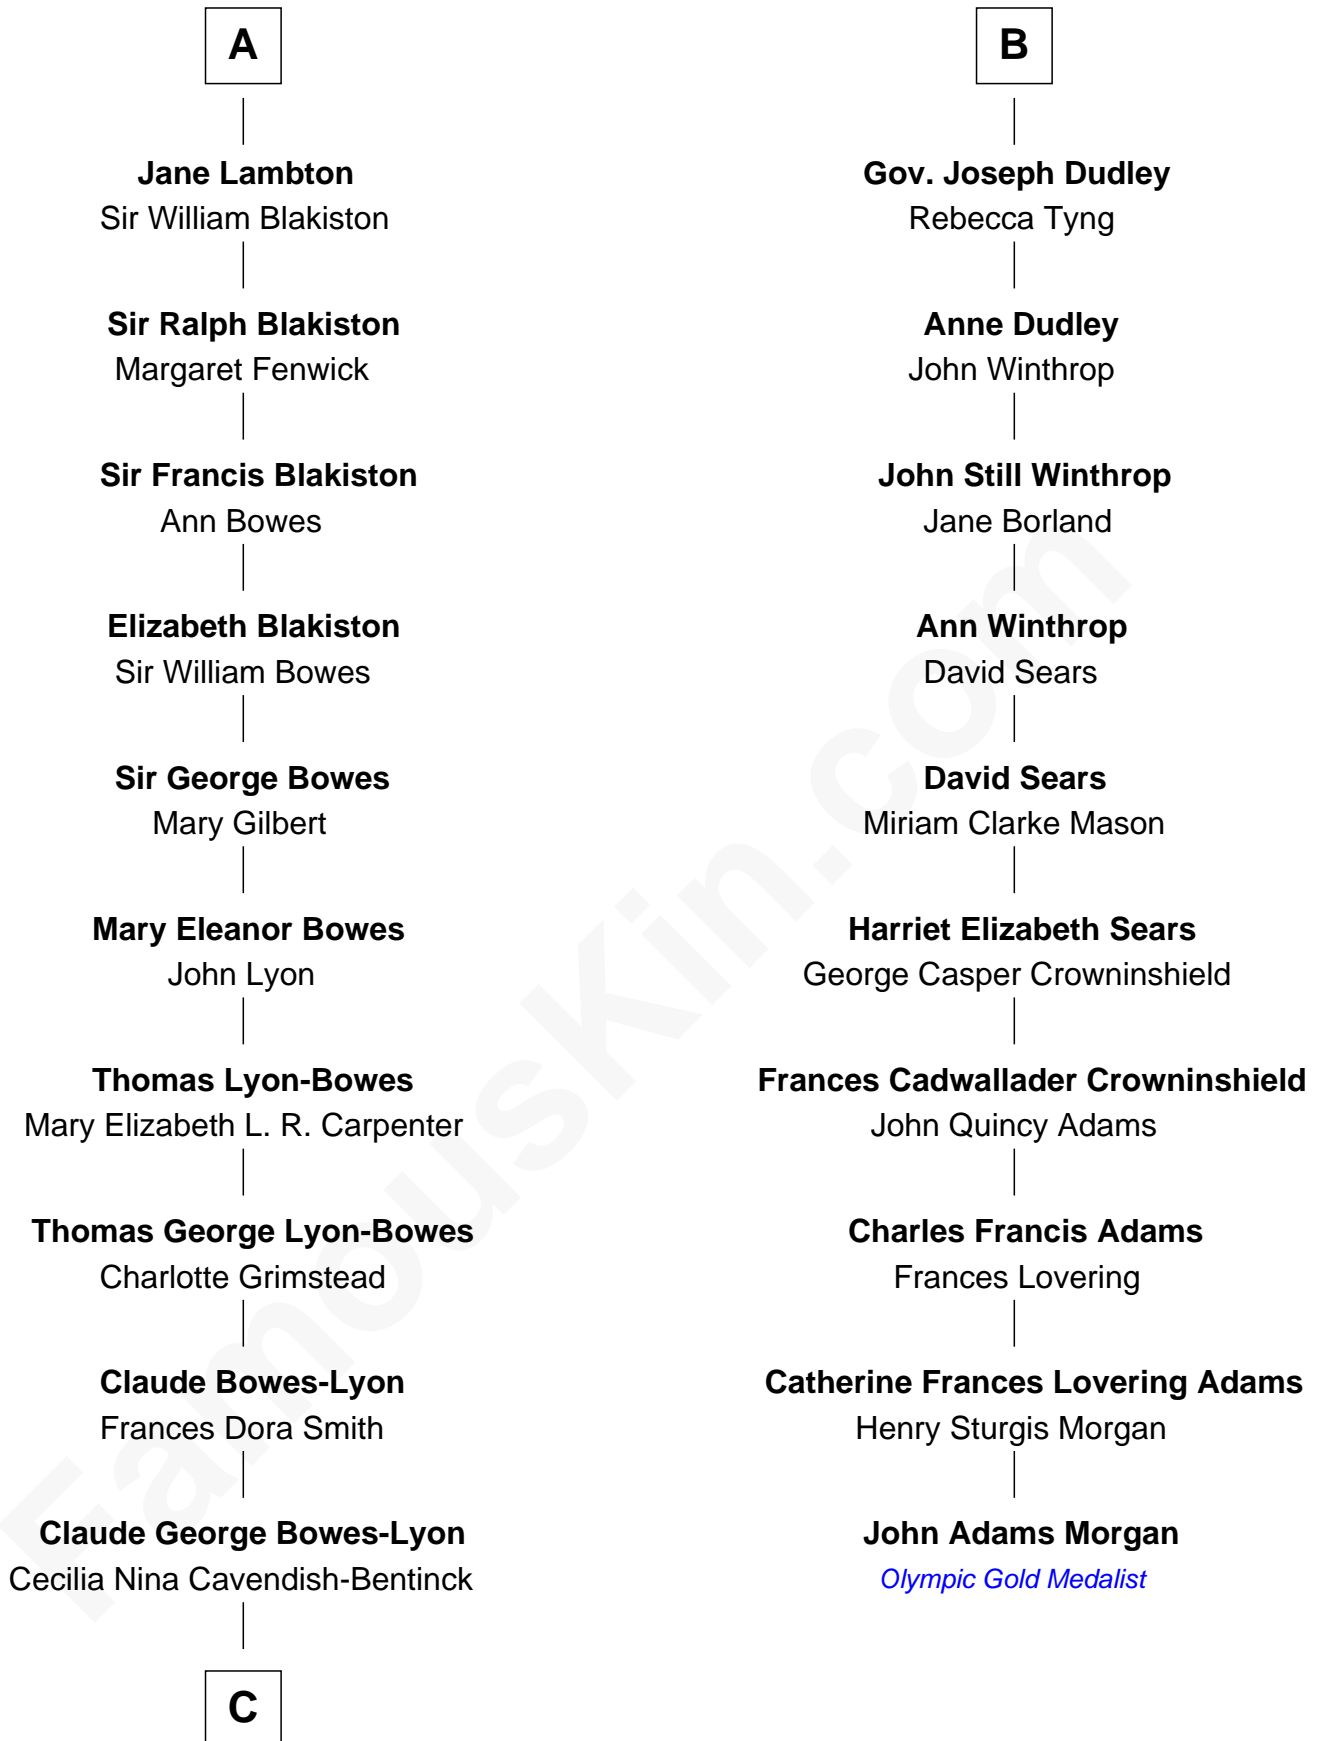

# FamousKin.com Relationship Chart of

**Queen Elizabeth II**

*Queen of the United Kingdom*

**16th cousin 2 times removed of**

**John Adams Morgan**

*1952 Olympic Sailing Gold Medalist*

**Eleanor Holand**

*with husband  
Roger Mortimer*

**Roger Dudley**

Susanna Thorne

**Robert Lambton**

Frances Eure

**Gov. Thomas Dudley**

Katherine Deighton

**A**

**B**

**Elizabeth Bowes-Lyon**

George VI, King of the United Kingdom

**Queen Elizabeth II**

*Queen of the United Kingdom*

FamousKin.com