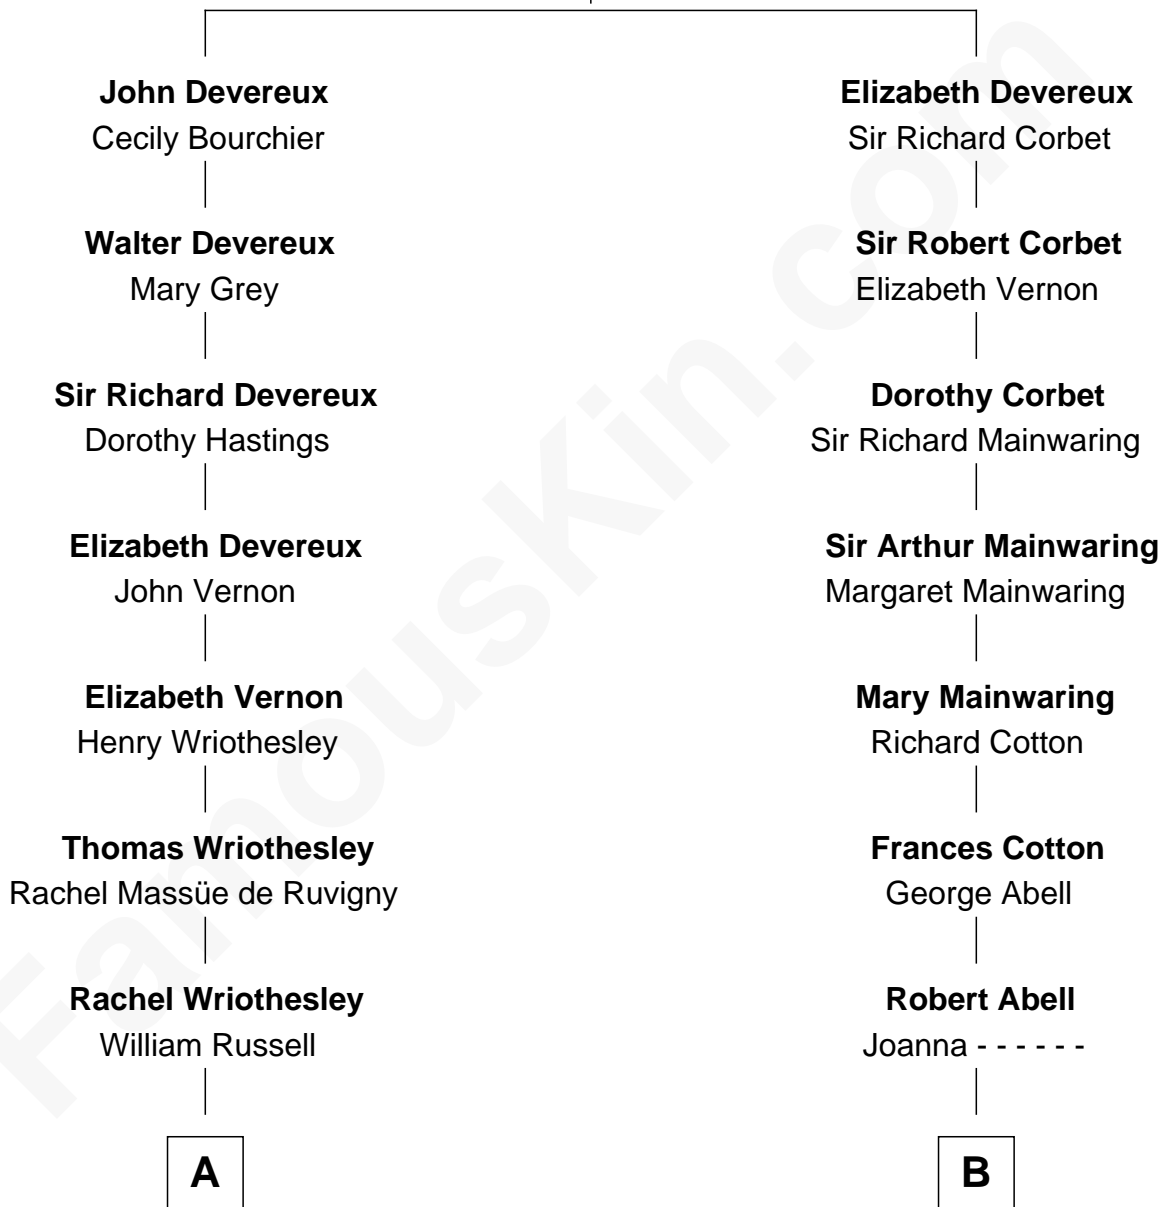

FamousKin.com Relationship Chart of

Queen Elizabeth II

Queen of the United Kingdom

15th cousin 1 time removed of

John Adams Morgan

1952 Olympic Sailing Gold Medalist

Sir Walter Devereux

Anne Ferrers

A

Rachel Russell
Sir William Cavendish

Sir William Cavendish
Catherine Hoskins

Sir William Cavendish
Charlotte Elizabeth Boyle

Dorothy Cavendish
William Henry Bentinck

Charles Augustus Cavendish-Bentinck
Anne Wellesley