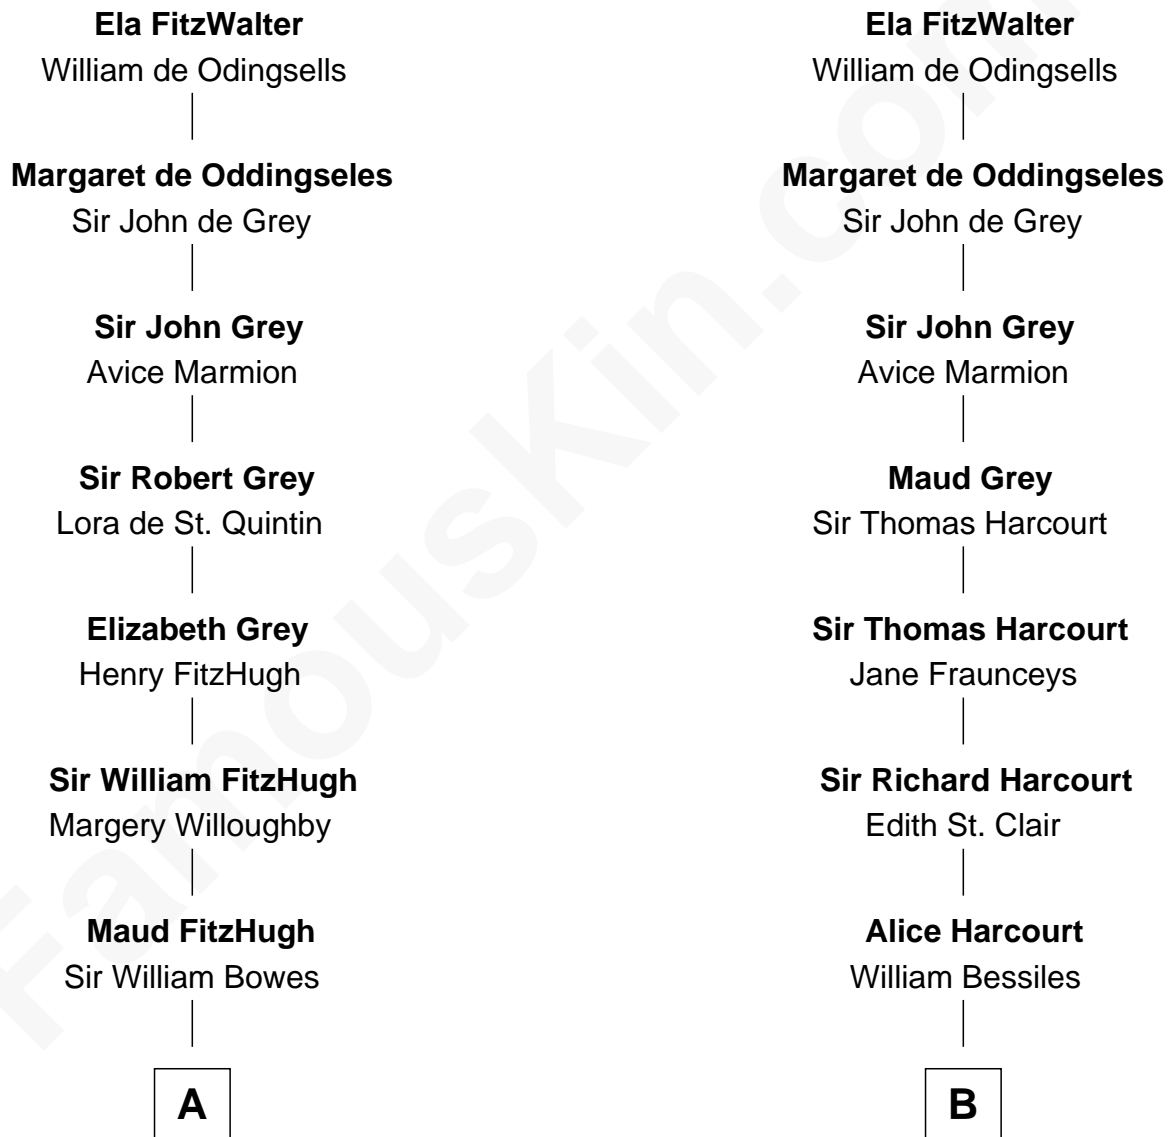

FamousKin.com Relationship Chart of

Queen Elizabeth II

Queen of the United Kingdom

20th cousin 1 time removed of

John Adams Morgan

1952 Olympic Sailing Gold Medalist

Sir Walter FitzRobert

Ida Longespee

C

Claude Bowes-Lyon

Frances Dora Smith

Claude George Bowes-Lyon

Cecilia Nina Cavendish-Bentinck

Elizabeth Bowes-Lyon

George VI, King of the United Kingdom

Queen Elizabeth II

Queen of the United Kingdom

D

Harriet Elizabeth Sears

George Casper Crowninshield

Frances Cadwallader Crowninshield

John Quincy Adams

Charles Francis Adams

Frances Lovering