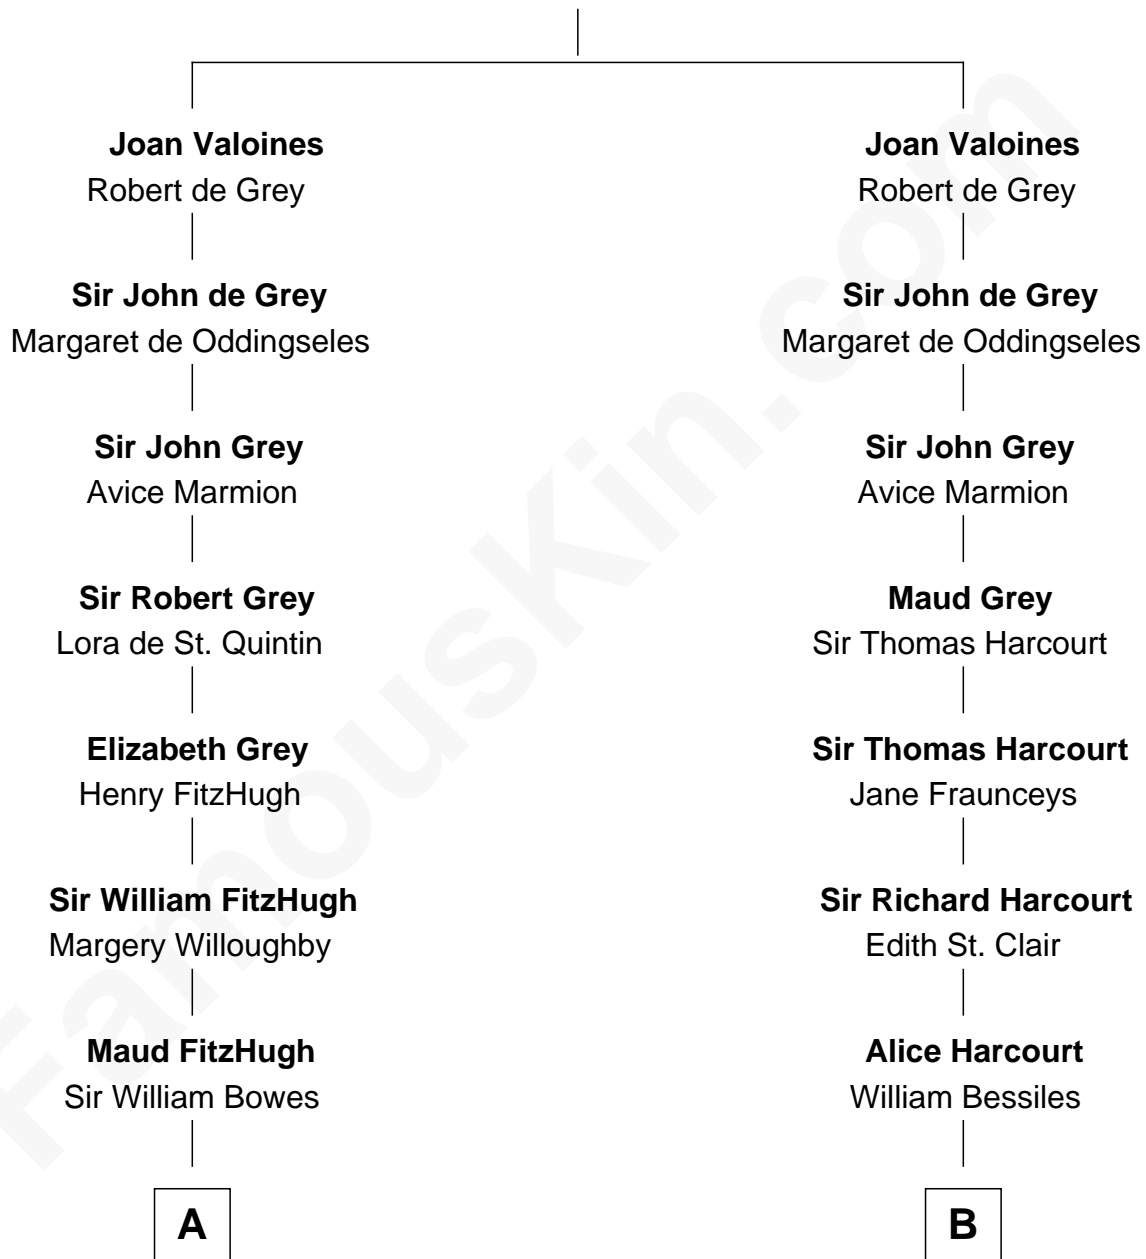

FamousKin.com Relationship Chart of

Queen Elizabeth II

Queen of the United Kingdom

20th cousin 1 time removed of

John Adams Morgan

1952 Olympic Sailing Gold Medalist

Thomas de Valoines

C

Claude Bowes-Lyon

Frances Dora Smith

Claude George Bowes-Lyon

Cecilia Nina Cavendish-Bentinck

Elizabeth Bowes-Lyon

George VI, King of the United Kingdom

Queen Elizabeth II

Queen of the United Kingdom