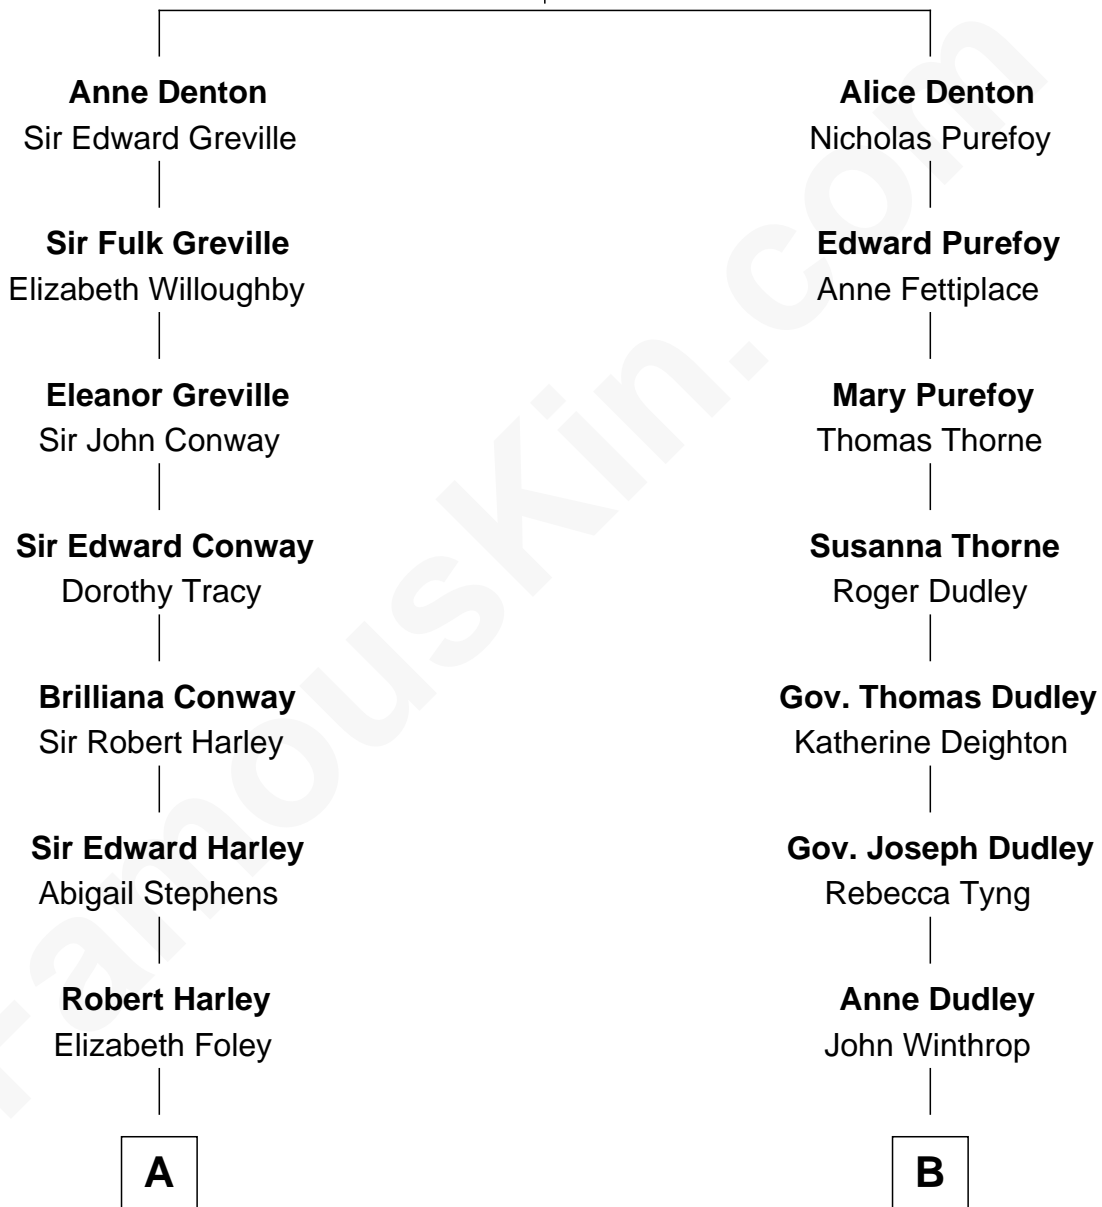

FamousKin.com Relationship Chart of

Queen Elizabeth II

Queen of the United Kingdom

14th cousin of

John Adams Morgan

1952 Olympic Sailing Gold Medalist

John Denton
Isabel Brome

A

Edward Harley
Henrietta Cavendish Holles

Margaret Cavendish Harley
Sir William Bentinck

William Henry Bentinck
Dorothy Cavendish

Charles Augustus Cavendish-Bentinck
Anne Wellesley

Rev. Charles William Cavendish-Bentinck
Caroline Louisa Burnaby

Cecilia Nina Cavendish-Bentinck
Claude George Bowes-Lyon

Elizabeth Bowes-Lyon
George VI, King of the United Kingdom

Queen Elizabeth II
Queen of the United Kingdom

B

John Still Winthrop
Jane Borland

Ann Winthrop
David Sears