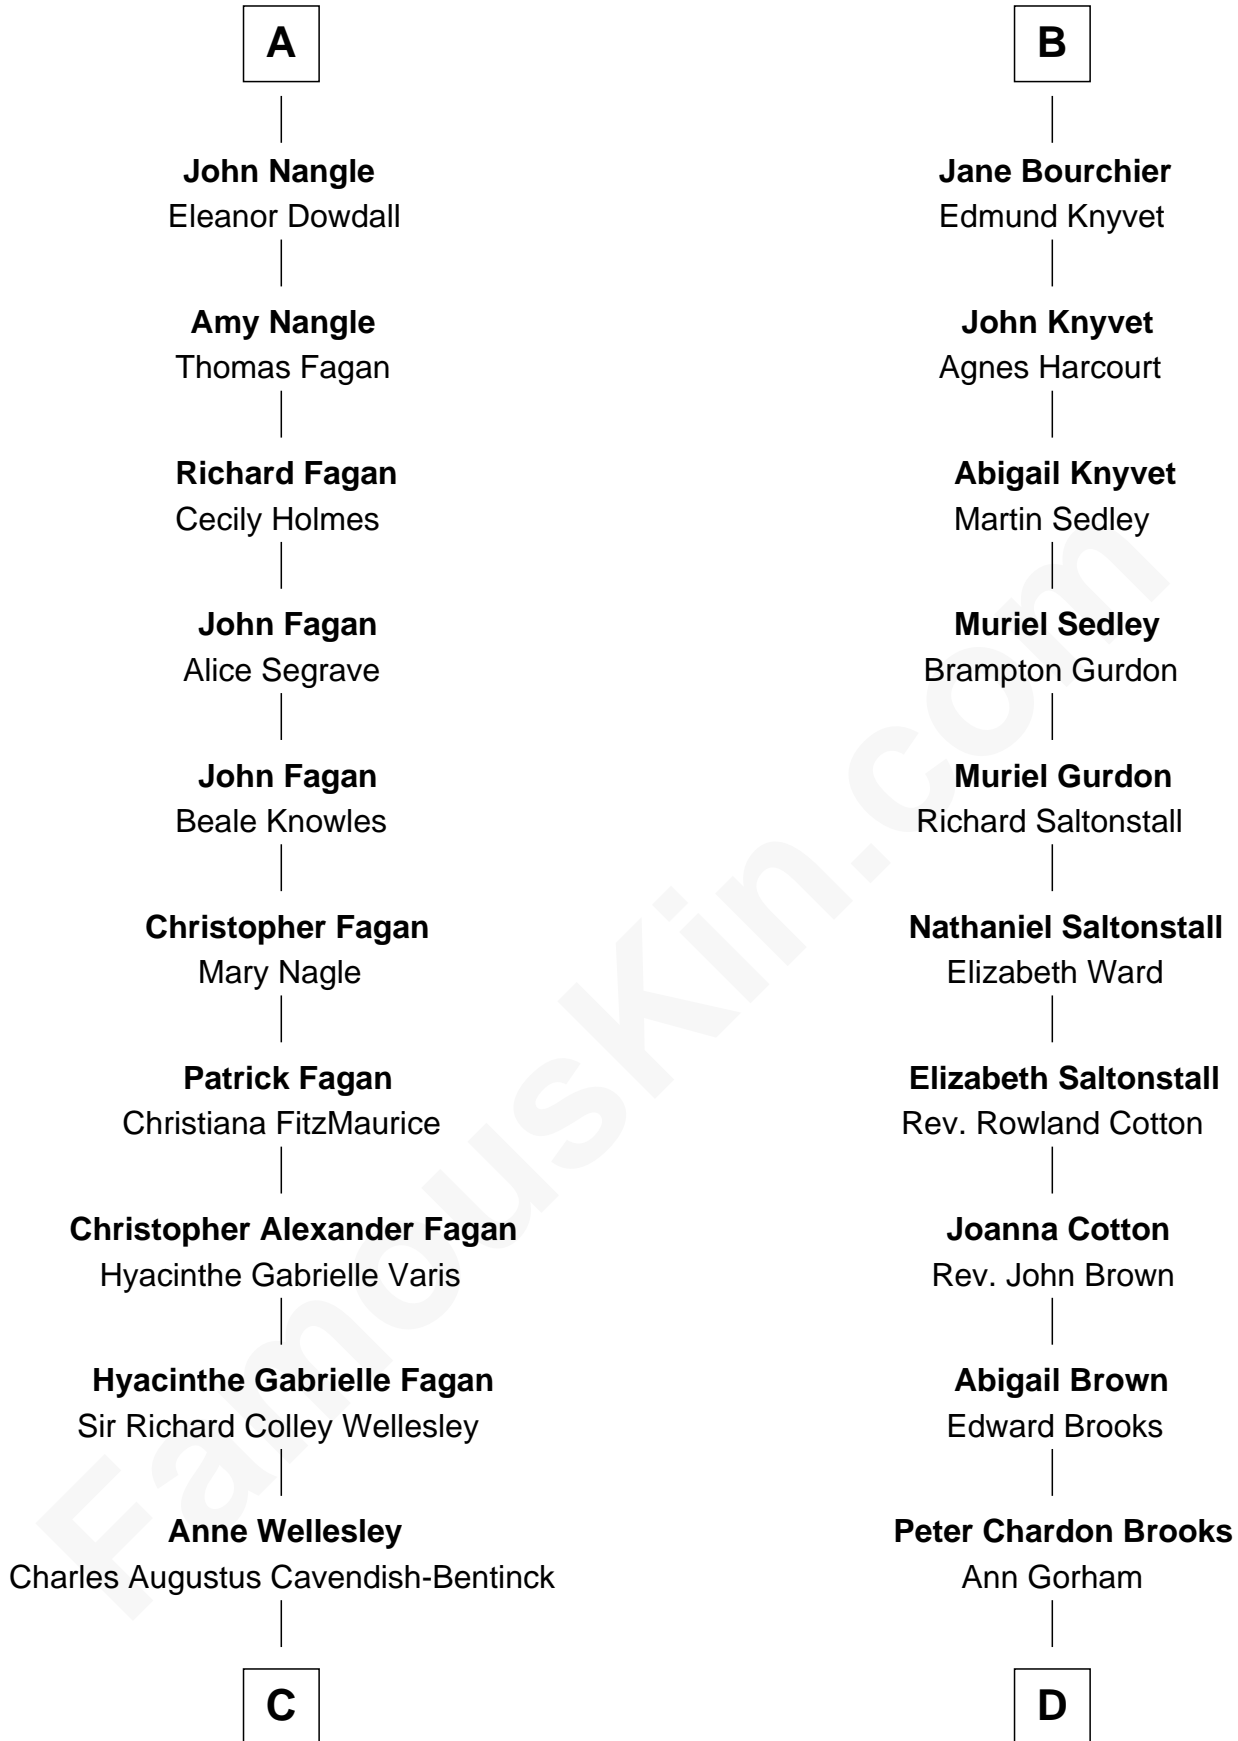

# FamousKin.com Relationship Chart of

**Queen Elizabeth II**

*Queen of the United Kingdom*

20th cousin 1 time removed of

**John Adams Morgan**

*1952 Olympic Sailing Gold Medalist*

**Sir Roger de Hales**

Alice Skogan

**C**

**Rev. Charles William Cavendish-Bentinck**

Caroline Louisa Burnaby

**Cecilia Nina Cavendish-Bentinck**

Claude George Bowes-Lyon

**Elizabeth Bowes-Lyon**

George VI, King of the United Kingdom

**Queen Elizabeth II**

*Queen of the United Kingdom*

**D**

**Abigail Brown Brooks**

Charles Francis Adams

**John Quincy Adams**

Frances Cadwallader Crowninshield

**Charles Francis Adams**

Frances Lovering