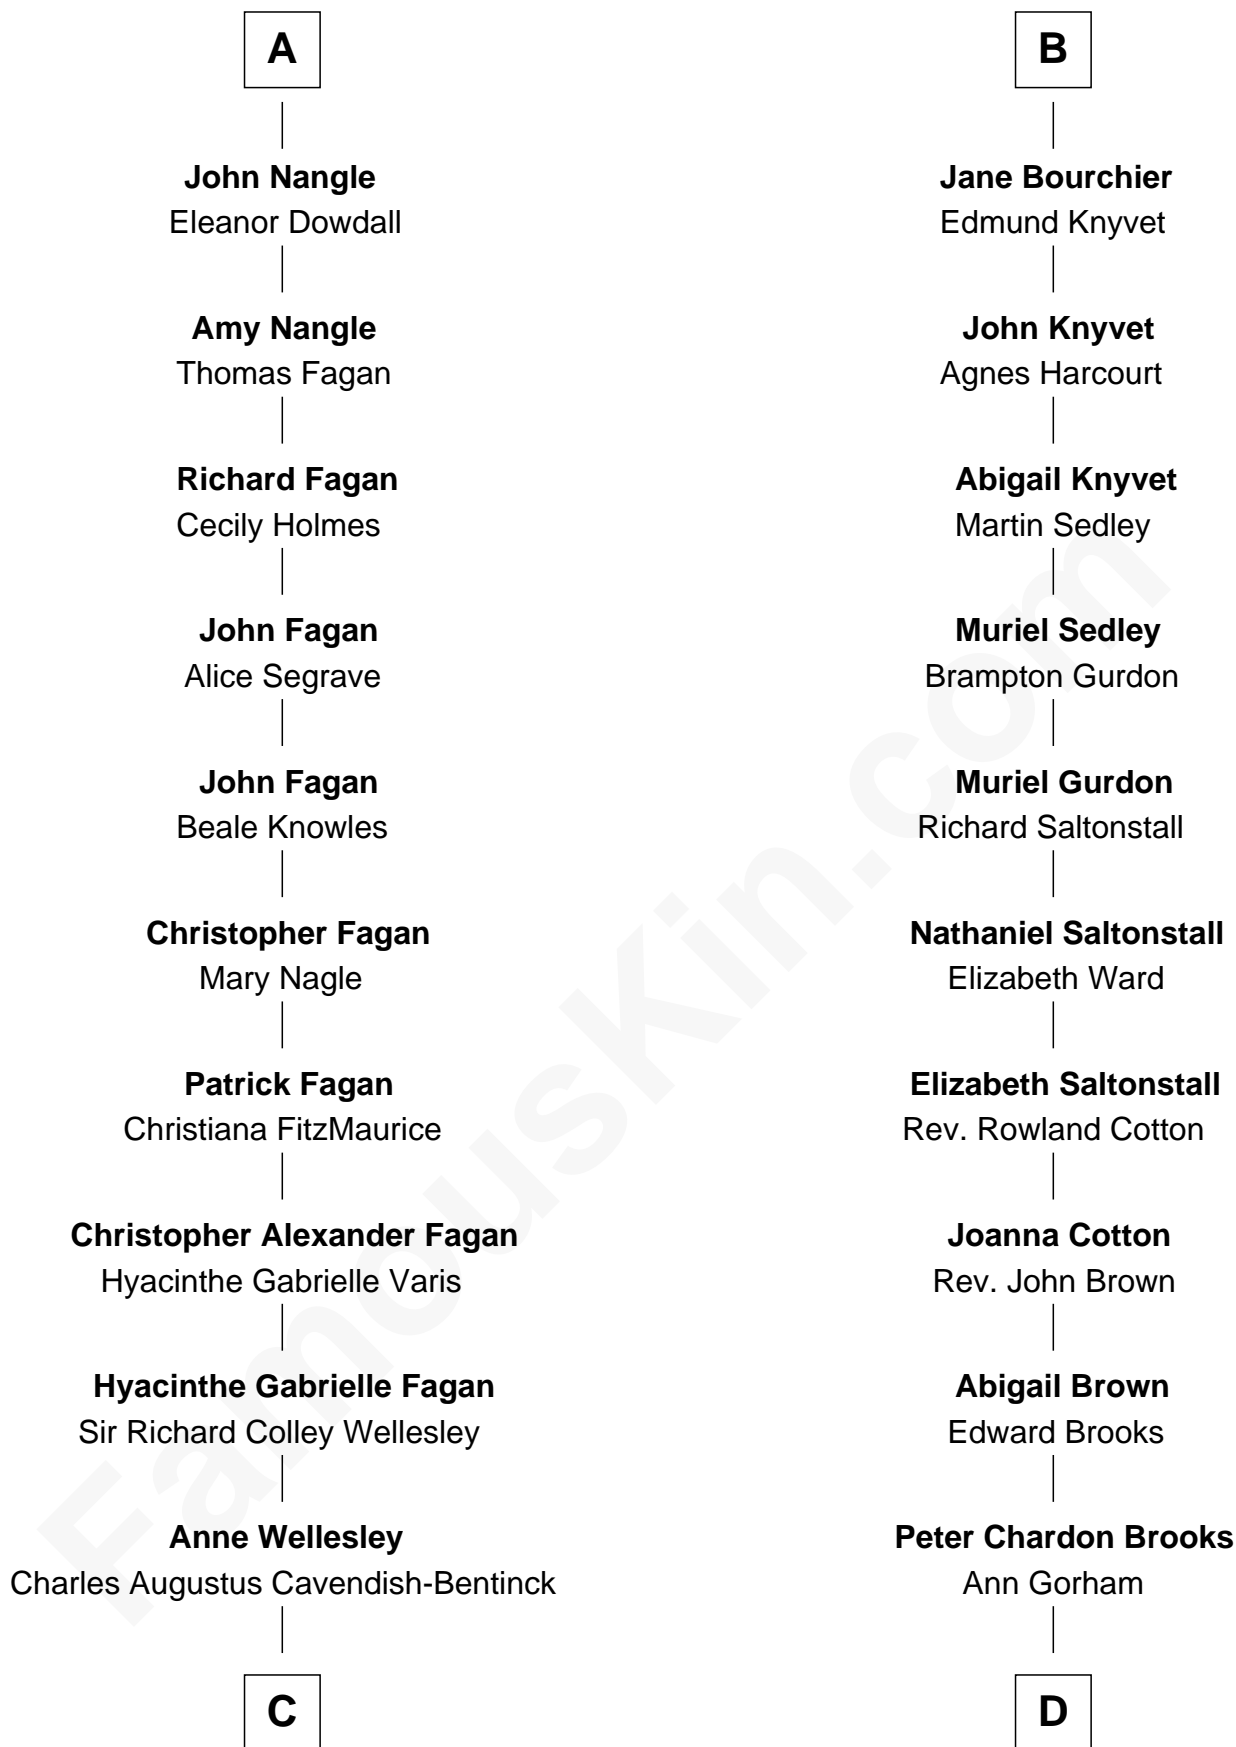

FamousKin.com Relationship Chart of

Queen Elizabeth II

Queen of the United Kingdom

20th cousin 1 time removed of

John Adams Morgan

1952 Olympic Sailing Gold Medalist

William de Braiose

C

Rev. Charles William Cavendish-Bentinck

Caroline Louisa Burnaby

Cecilia Nina Cavendish-Bentinck

Claude George Bowes-Lyon

Elizabeth Bowes-Lyon

George VI, King of the United Kingdom

Queen Elizabeth II

Queen of the United Kingdom