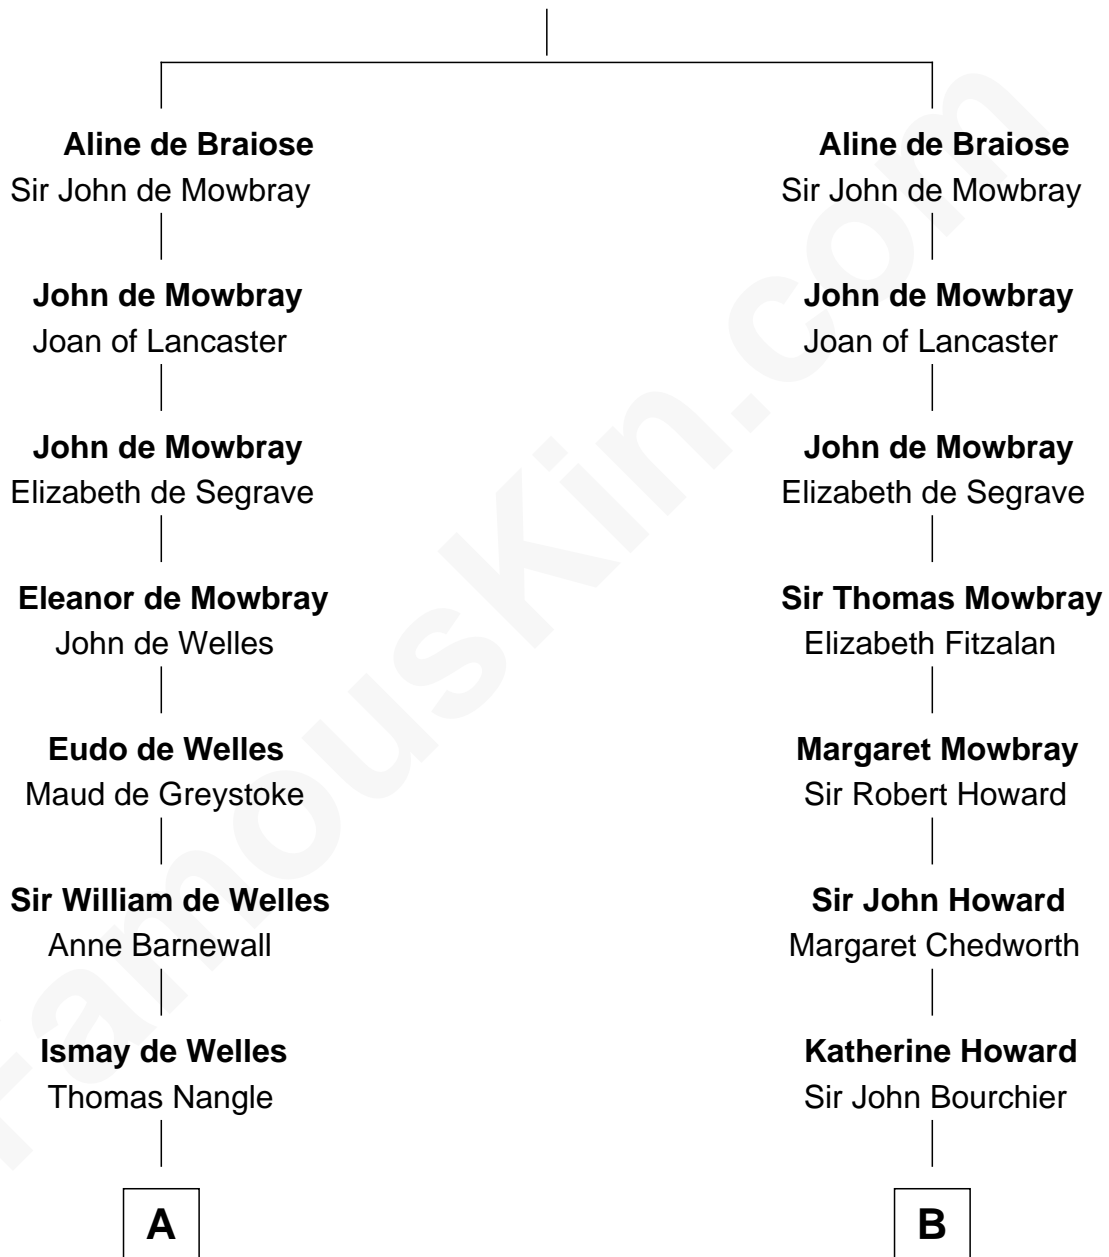

FamousKin.com Relationship Chart of

Queen Elizabeth II

Queen of the United Kingdom

20th cousin 1 time removed of

John Adams Morgan

1952 Olympic Sailing Gold Medalist

William de Braiose

C

Rev. Charles William Cavendish-Bentinck

Caroline Louisa Burnaby

Cecilia Nina Cavendish-Bentinck

Claude George Bowes-Lyon

Elizabeth Bowes-Lyon

George VI, King of the United Kingdom

Queen Elizabeth II

Queen of the United Kingdom