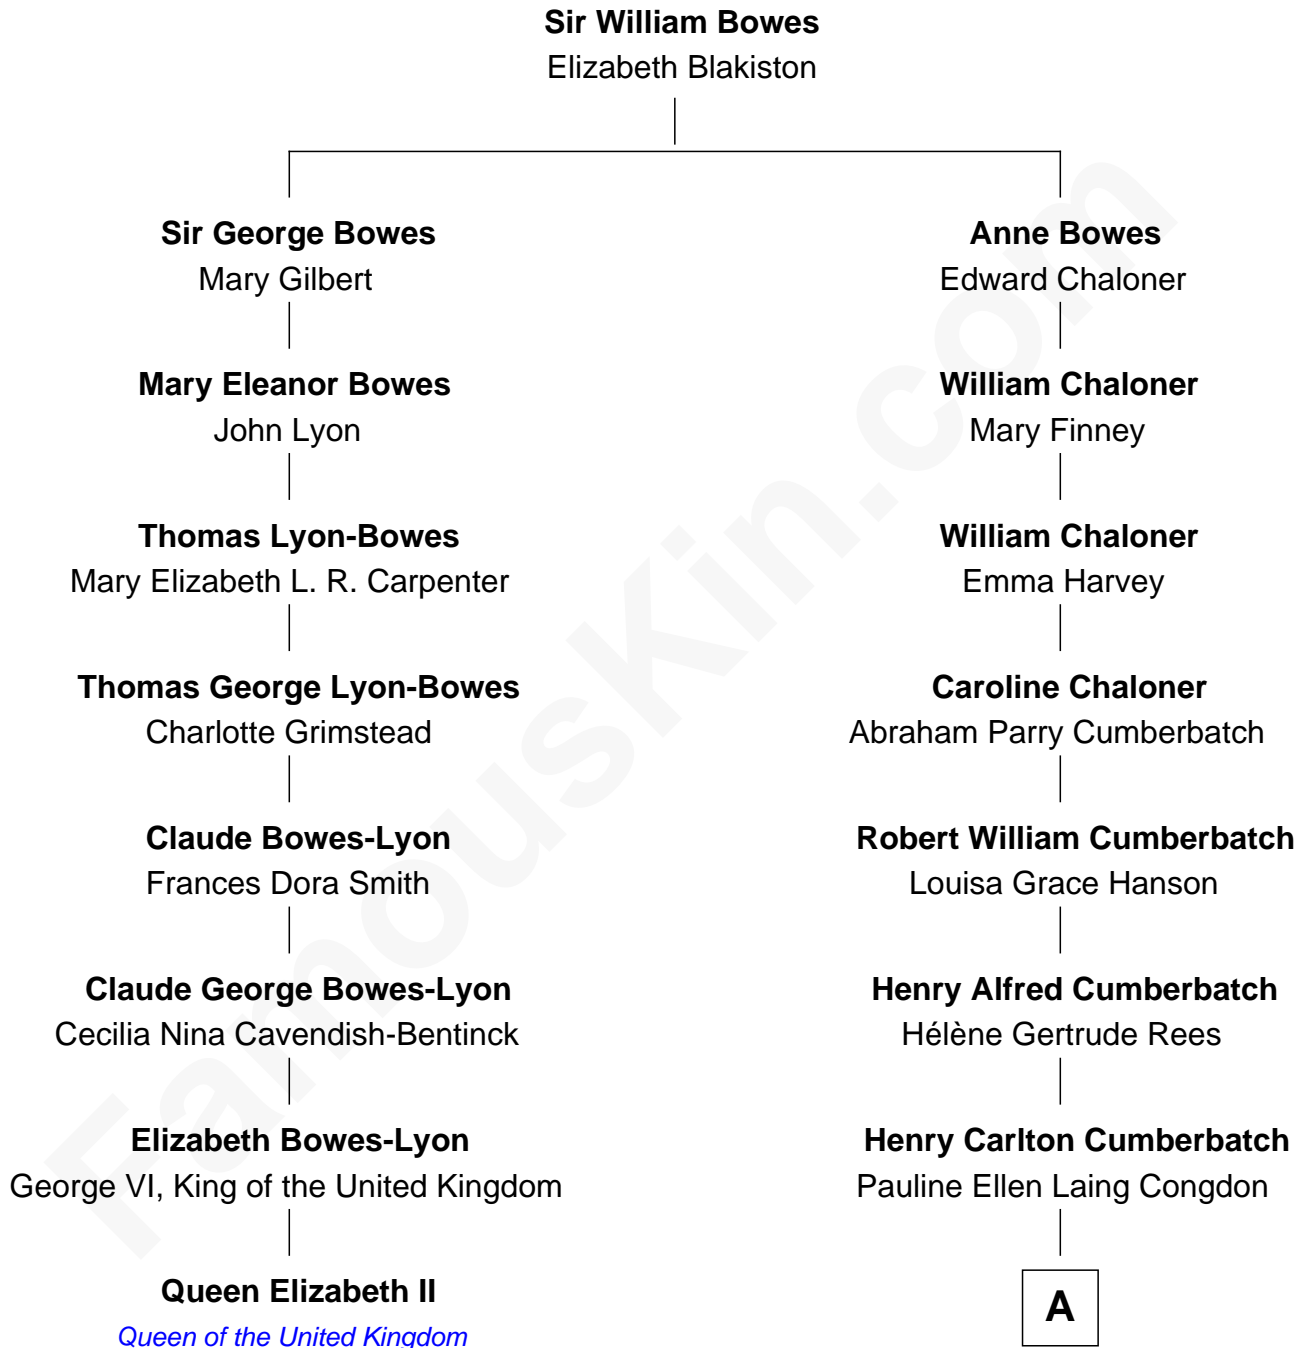

# FamousKin.com Relationship Chart of

**Queen Elizabeth II**

*Queen of the United Kingdom*

7th cousin 1 time removed of

**Benedict Cumberbatch**

*Movie, Television and Stage Actor*

**A**

Timothy Carlton Congdon Cumberbatch

Wanda Ventham

**Benedict Cumberbatch**

*Movie, Television and Stage Actor*

FamousKin.com