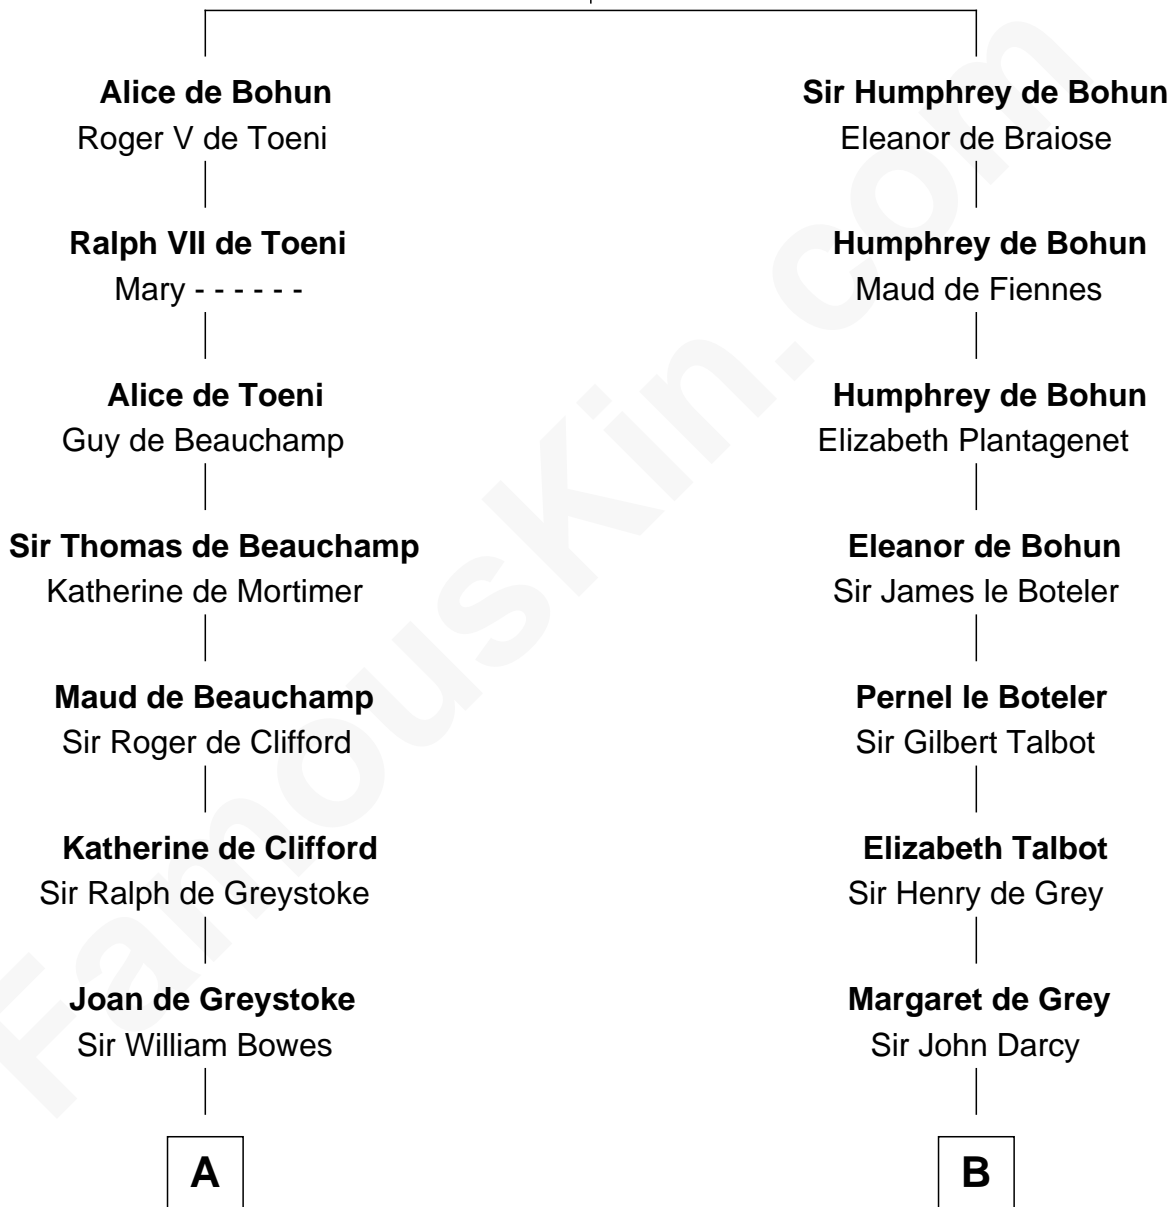

# FamousKin.com Relationship Chart of

**Queen Elizabeth II**

*Queen of the United Kingdom*

21st cousin of

**Sir Arthur Conan Doyle**

*Author, "Sherlock Holmes"*

**Sir Humphrey de Bohun**

Maud of Eu

**C**

**Thomas George Lyon-Bowes**

Charlotte Grimstead

**Claude Bowes-Lyon**

Frances Dora Smith

**Claude George Bowes-Lyon**

Cecilia Nina Cavendish-Bentinck

**Elizabeth Bowes-Lyon**

George VI, King of the United Kingdom

**Queen Elizabeth II**

*Queen of the United Kingdom*

**D**

**Mary Percy**

Rev. Dr. Richard Pack

**William Pack**

Catherine Scott