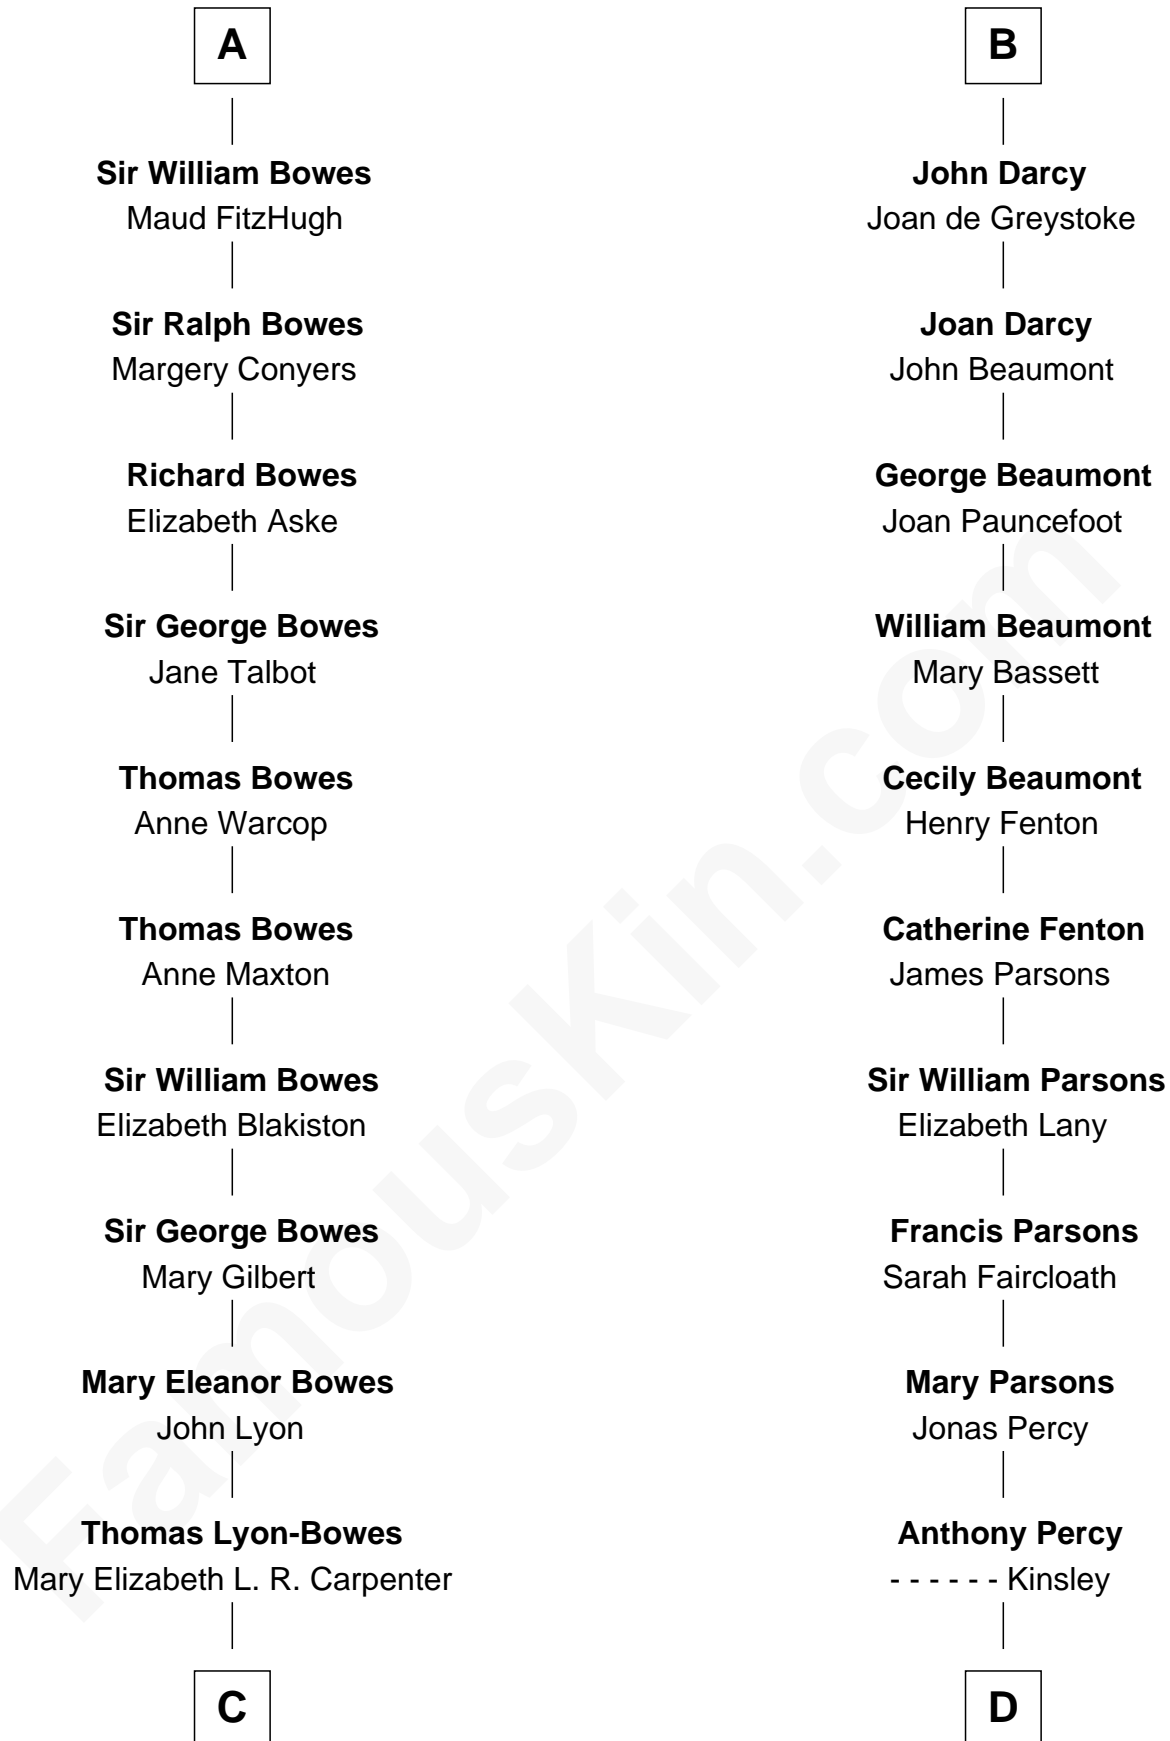

# FamousKin.com Relationship Chart of

**Queen Elizabeth II**

*Queen of the United Kingdom*

21st cousin of

**Sir Arthur Conan Doyle**

*Author, "Sherlock Holmes"*

**Sir Humphrey de Bohun**

Maud of Eu

**C**

**Thomas George Lyon-Bowes**

Charlotte Grimstead

**Claude Bowes-Lyon**

Frances Dora Smith

**Claude George Bowes-Lyon**

Cecilia Nina Cavendish-Bentinck

**Elizabeth Bowes-Lyon**