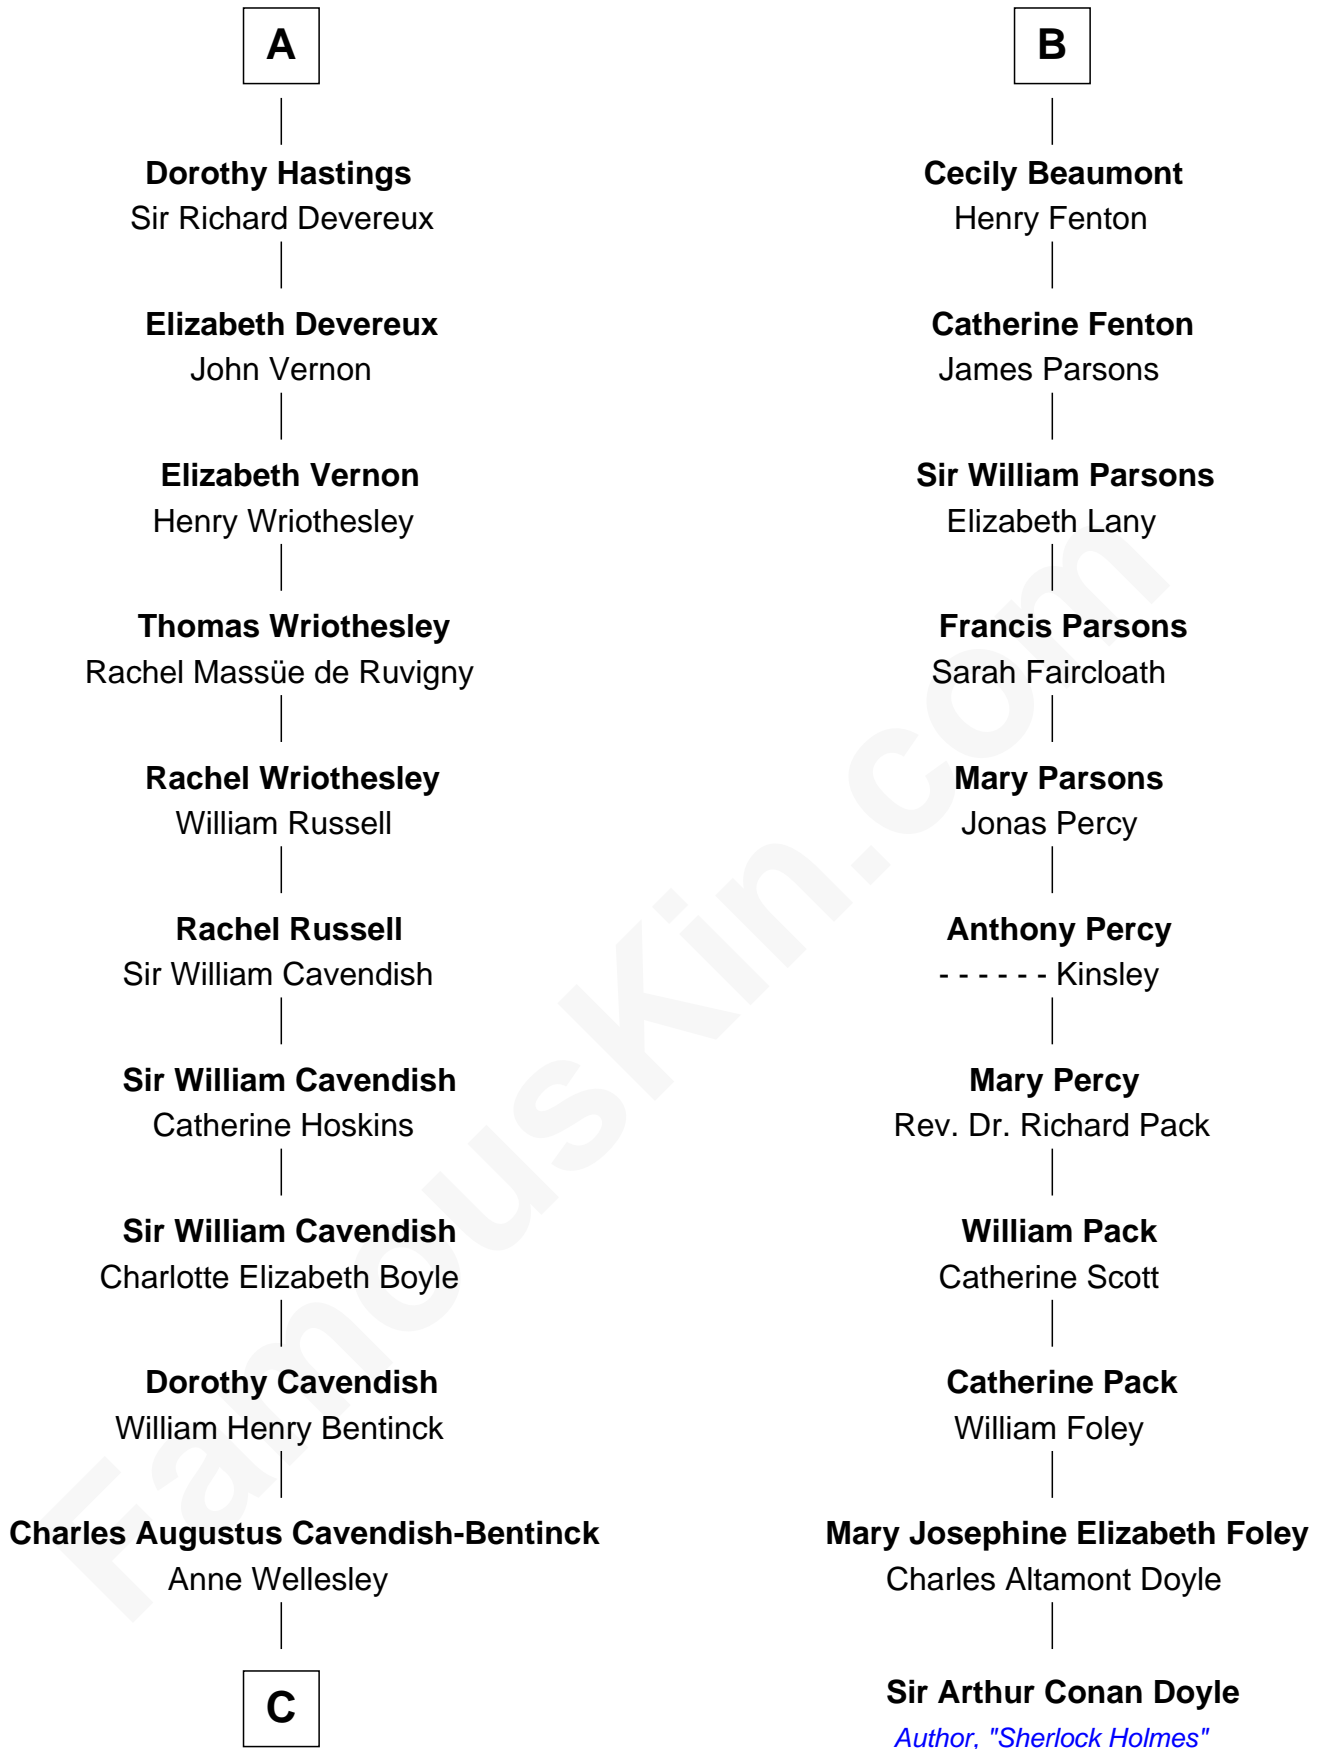

FamousKin.com

Relationship Chart of

Queen Elizabeth II

Queen of the United Kingdom

17th cousin 3 times removed of

Sir Arthur Conan Doyle

Author, "Sherlock Holmes"

John de Botetourte

Maud FitzThomas

C

Rev. Charles William Cavendish-Bentinck

Caroline Louisa Burnaby

Cecilia Nina Cavendish-Bentinck

Claude George Bowes-Lyon

Elizabeth Bowes-Lyon

George VI, King of the United Kingdom