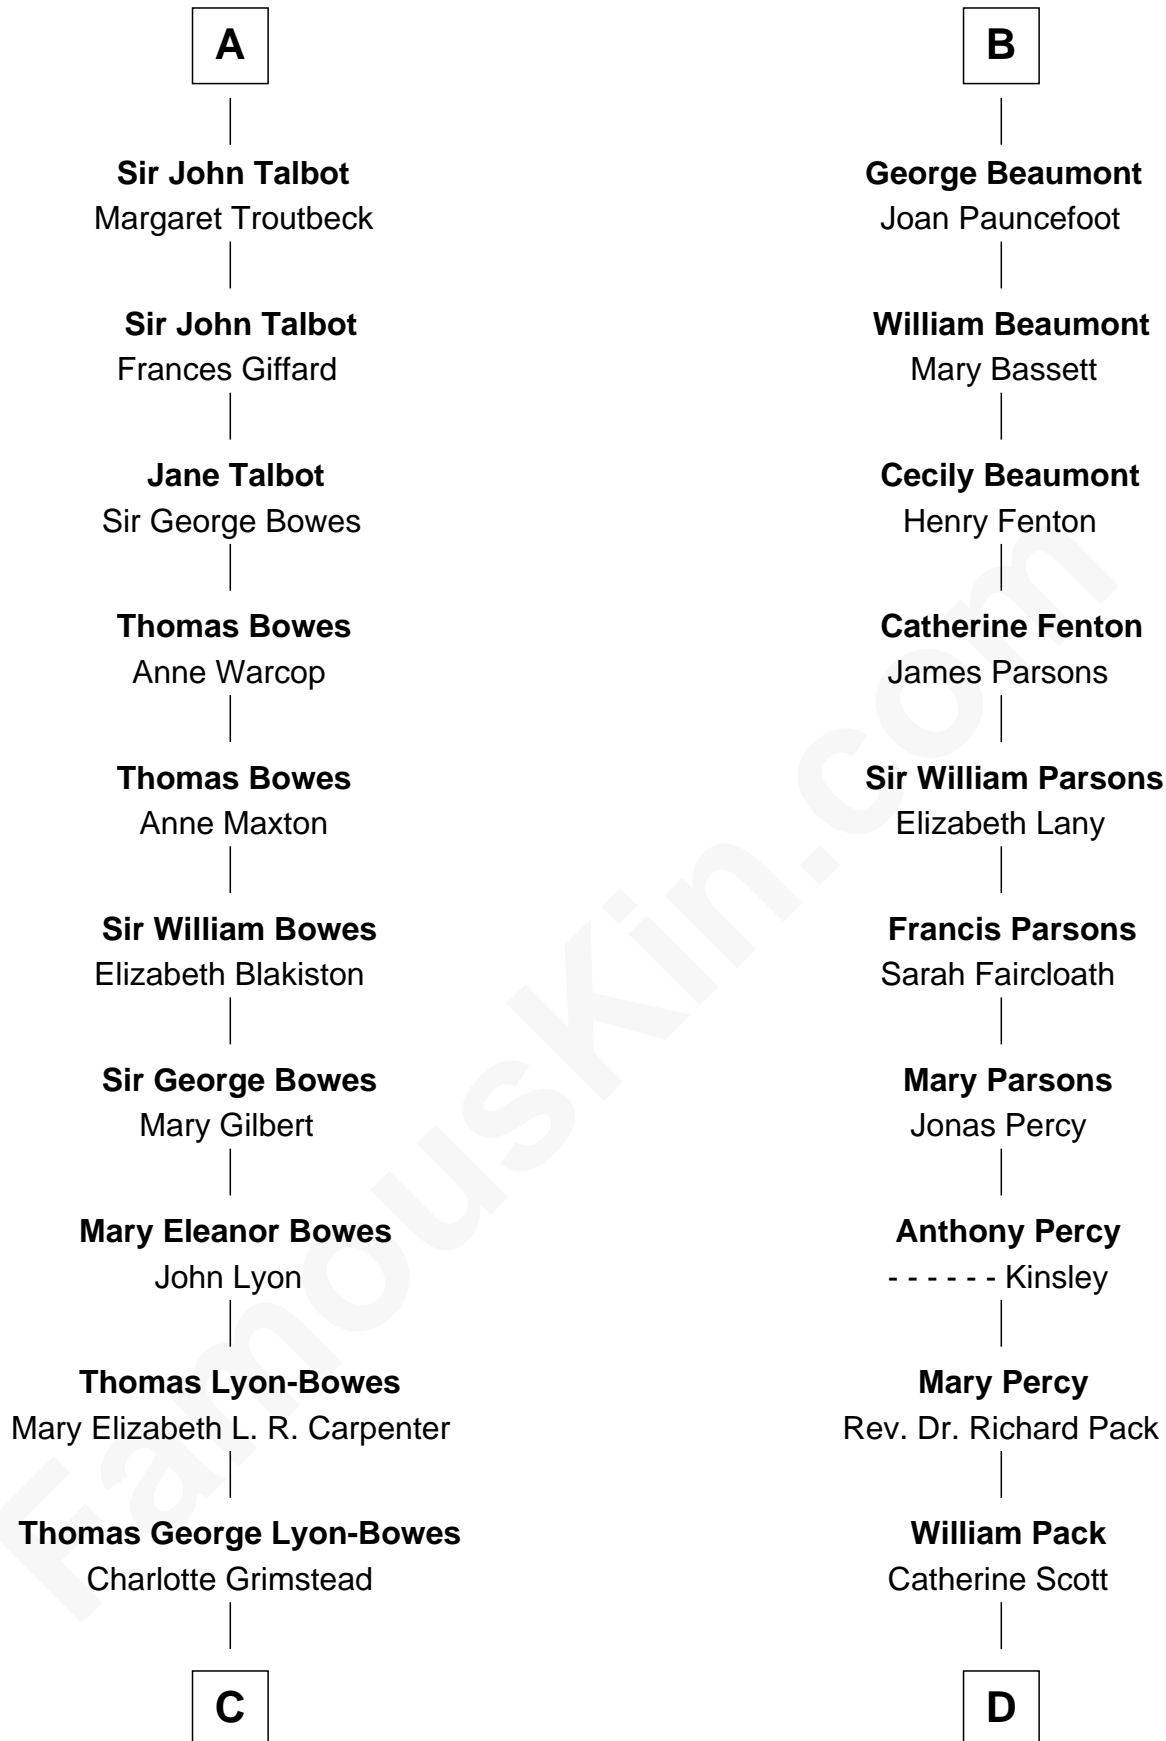

FamousKin.com Relationship Chart of

Queen Elizabeth II

Queen of the United Kingdom

19th cousin 1 time removed of

Sir Arthur Conan Doyle

Author, "Sherlock Holmes"

C

Claude Bowes-Lyon
Frances Dora Smith

Claude George Bowes-Lyon
Cecilia Nina Cavendish-Bentinck

Elizabeth Bowes-Lyon
George VI, King of the United Kingdom

Queen Elizabeth II
Queen of the United Kingdom

D

Catherine Pack
William Foley

Mary Josephine Elizabeth Foley
Charles Altamont Doyle