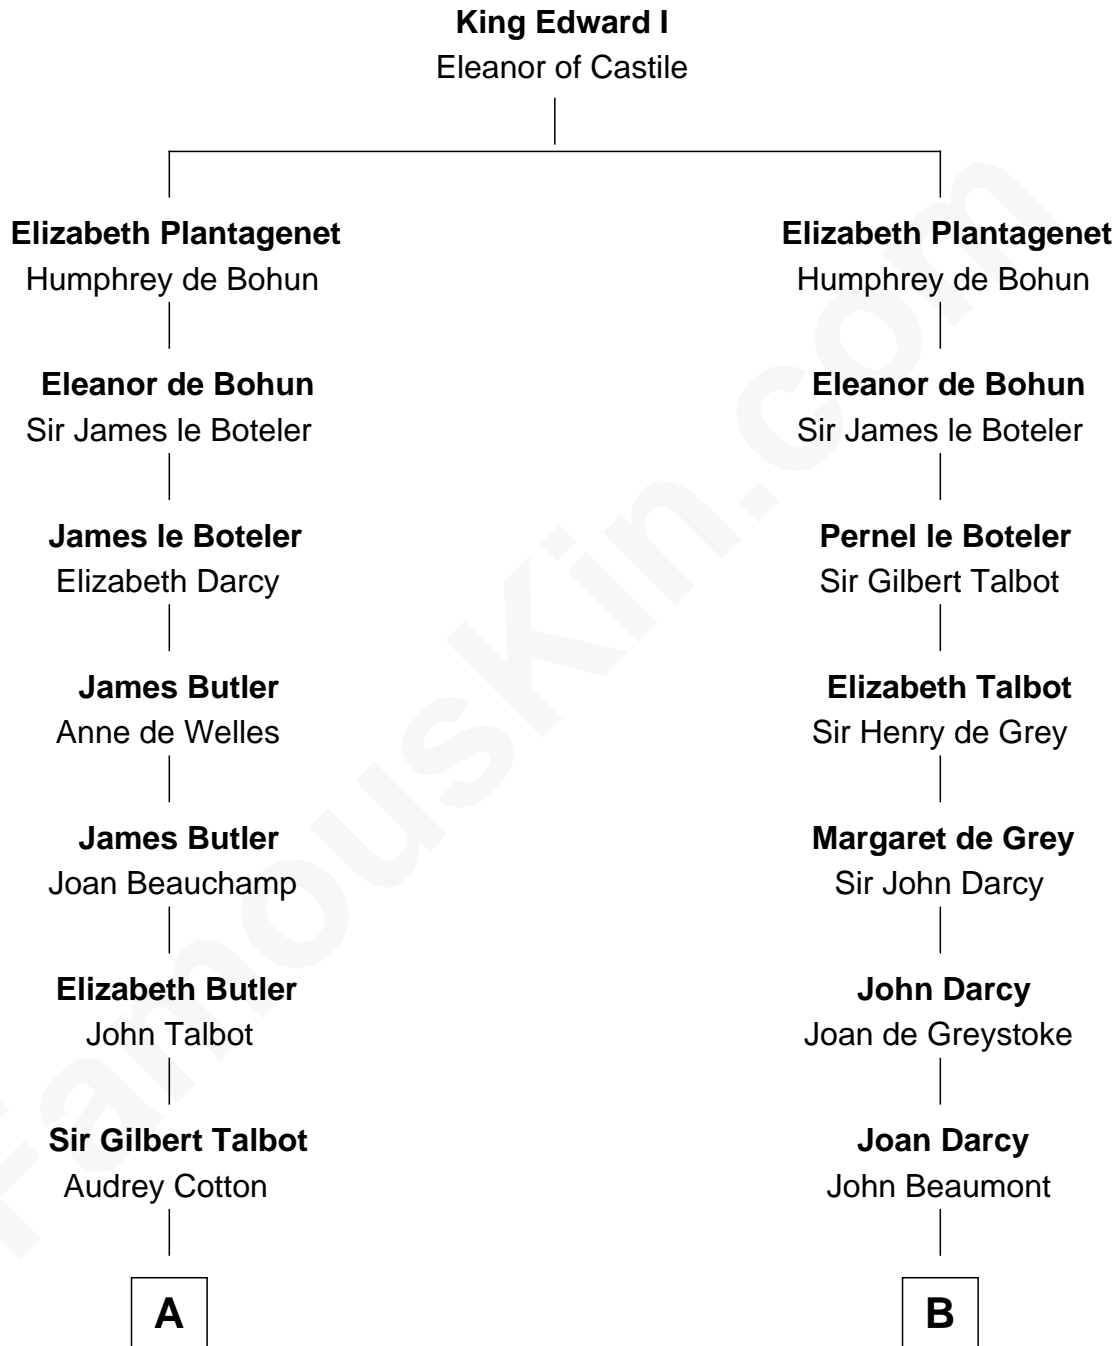

FamousKin.com Relationship Chart of

Queen Elizabeth II

Queen of the United Kingdom

19th cousin 1 time removed of

Sir Arthur Conan Doyle

Author, "Sherlock Holmes"

C

Claude Bowes-Lyon
Frances Dora Smith