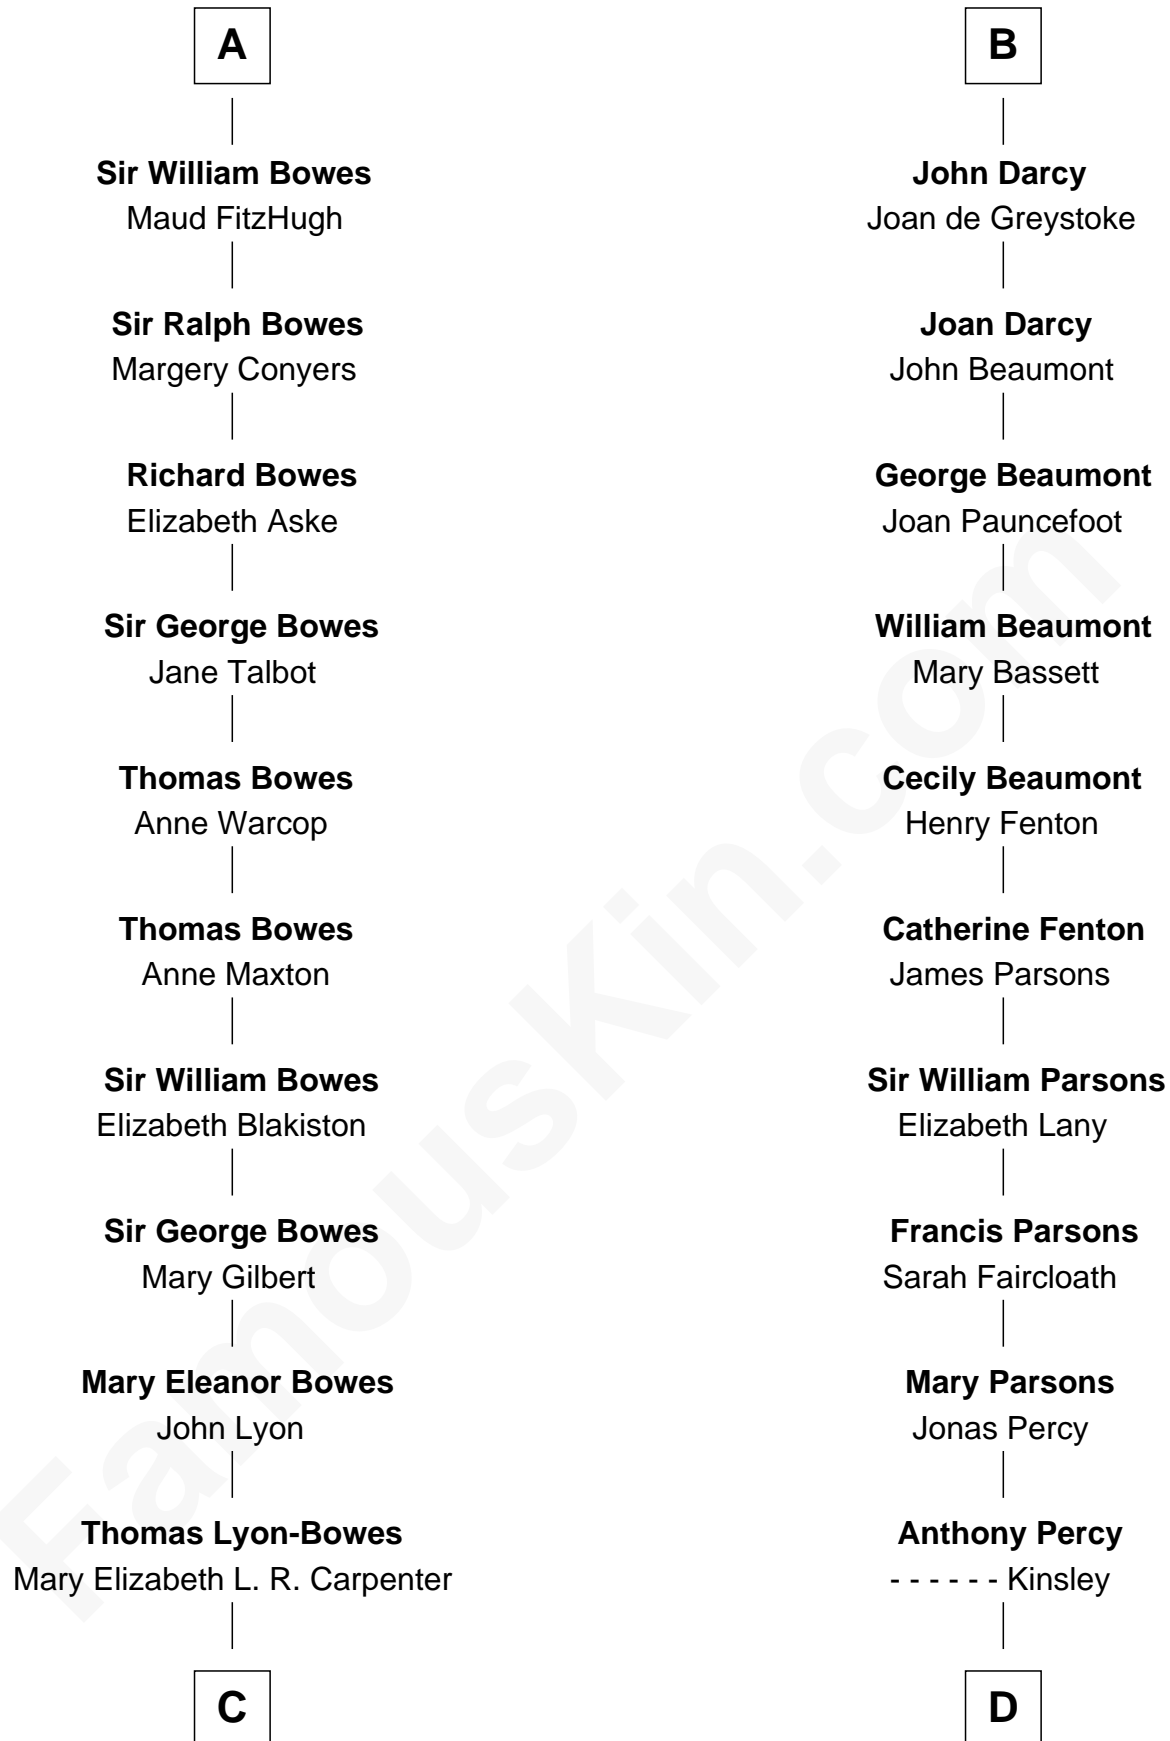

# FamousKin.com Relationship Chart of

**Queen Elizabeth II**

*Queen of the United Kingdom*

21st cousin of

**Sir Arthur Conan Doyle**

*Author, "Sherlock Holmes"*

**C**

**Thomas George Lyon-Bowes**

Charlotte Grimstead

**Claude Bowes-Lyon**

Frances Dora Smith

**Claude George Bowes-Lyon**

Cecilia Nina Cavendish-Bentinck

**Elizabeth Bowes-Lyon**

George VI, King of the United Kingdom

**Queen Elizabeth II**