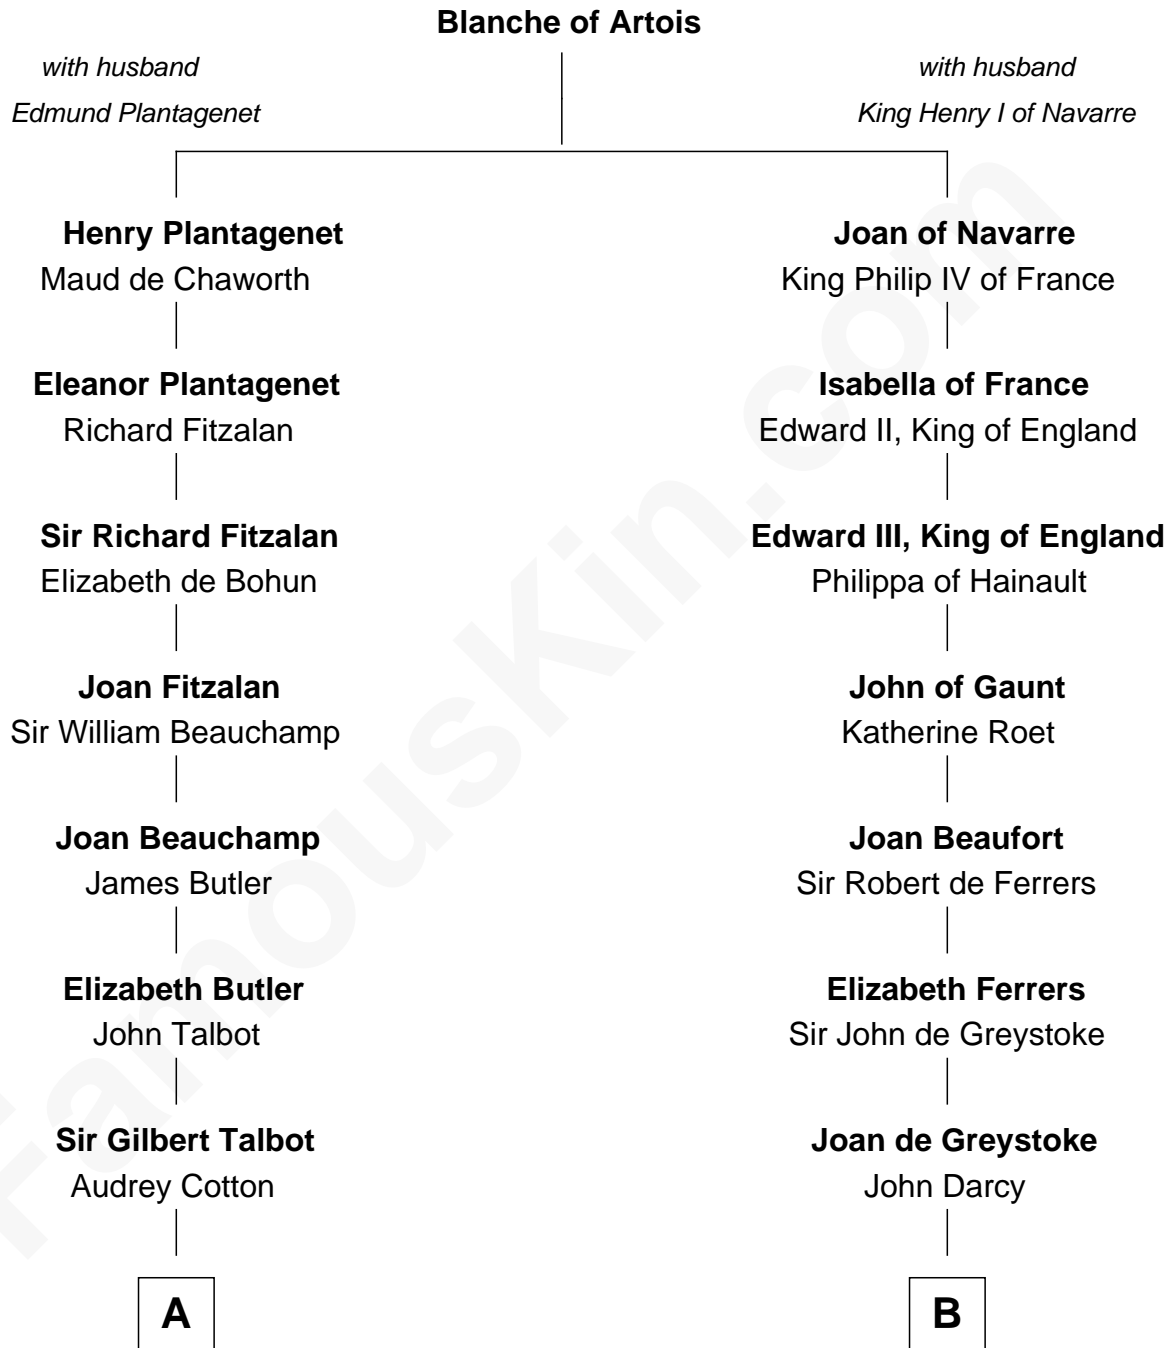

FamousKin.com Relationship Chart of

Queen Elizabeth II

Queen of the United Kingdom

20th cousin of

Sir Arthur Conan Doyle

Author, "Sherlock Holmes"

C

Claude Bowes-Lyon

Frances Dora Smith

Claude George Bowes-Lyon

Cecilia Nina Cavendish-Bentinck

Elizabeth Bowes-Lyon

George VI, King of the United Kingdom

Queen Elizabeth II

Queen of the United Kingdom

D