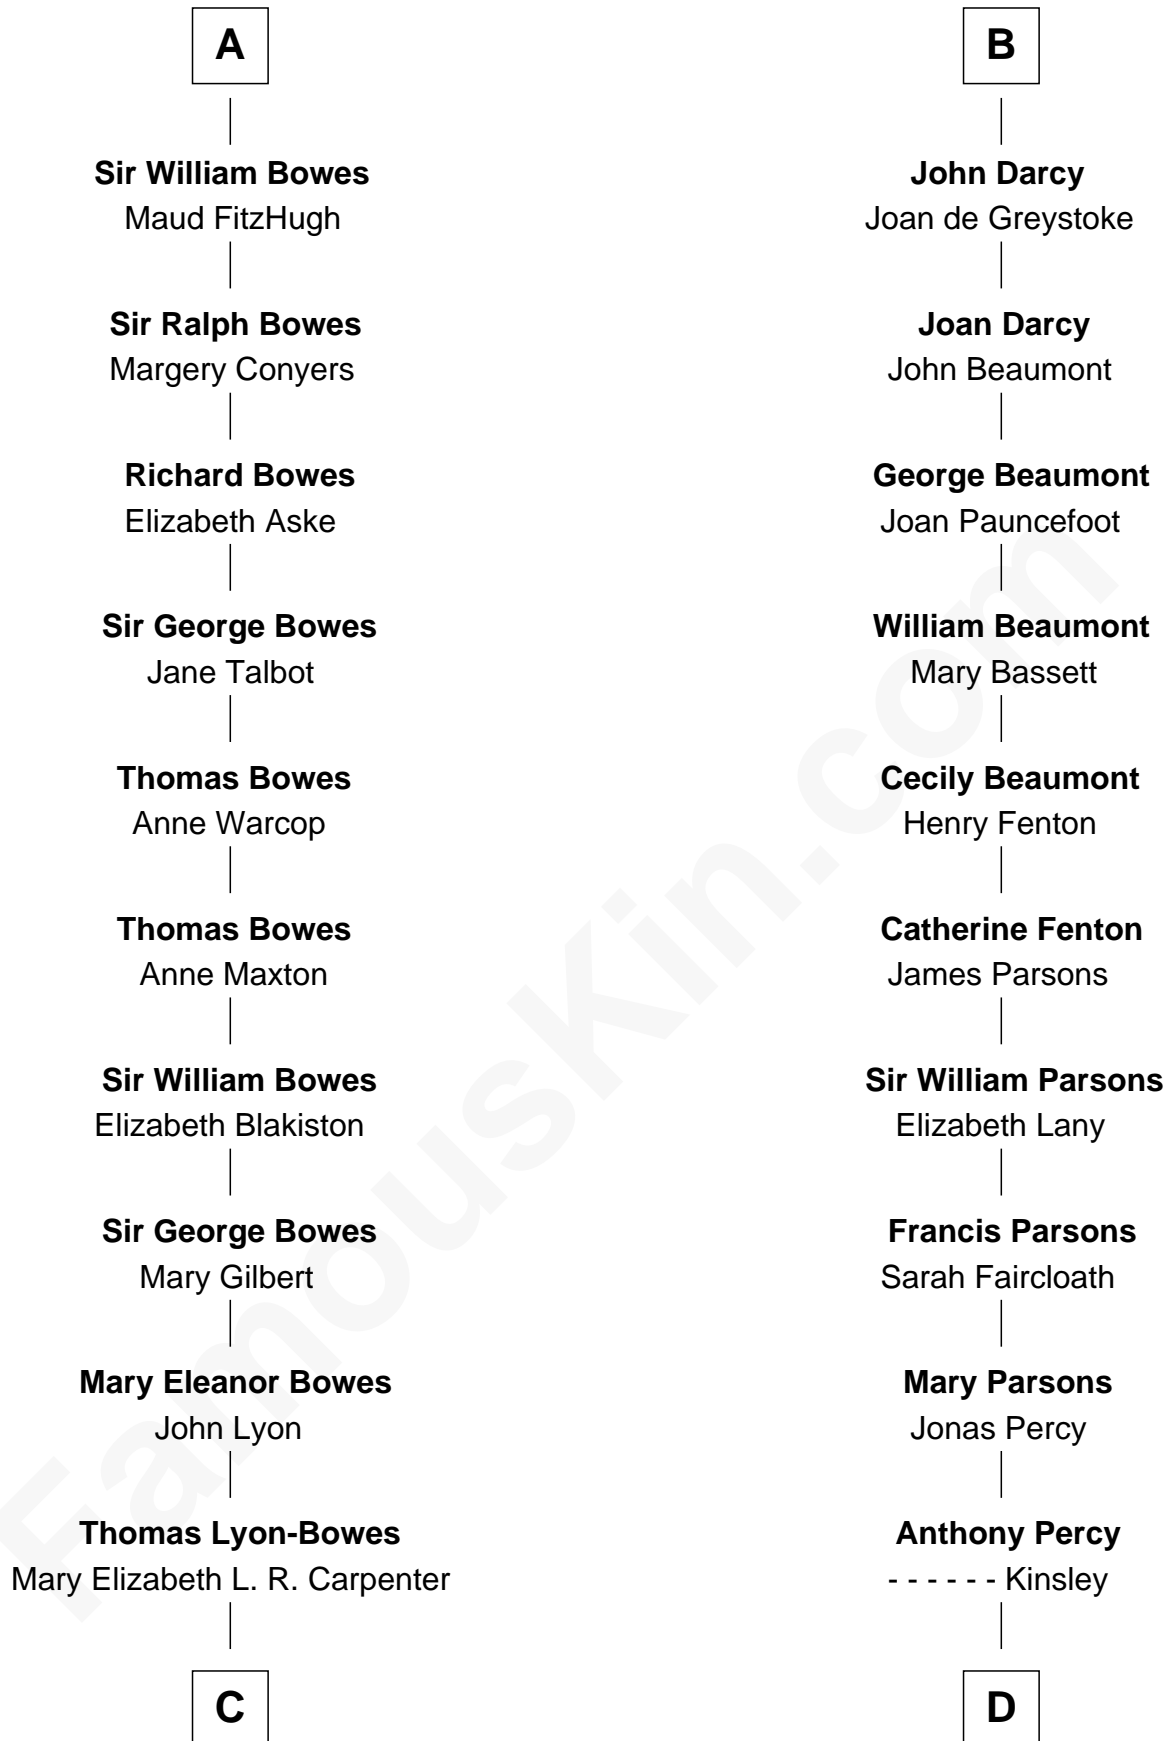

FamousKin.com Relationship Chart of

Queen Elizabeth II

Queen of the United Kingdom

21st cousin of

Sir Arthur Conan Doyle

Author, "Sherlock Holmes"

William de Braiose

Eva Marshal