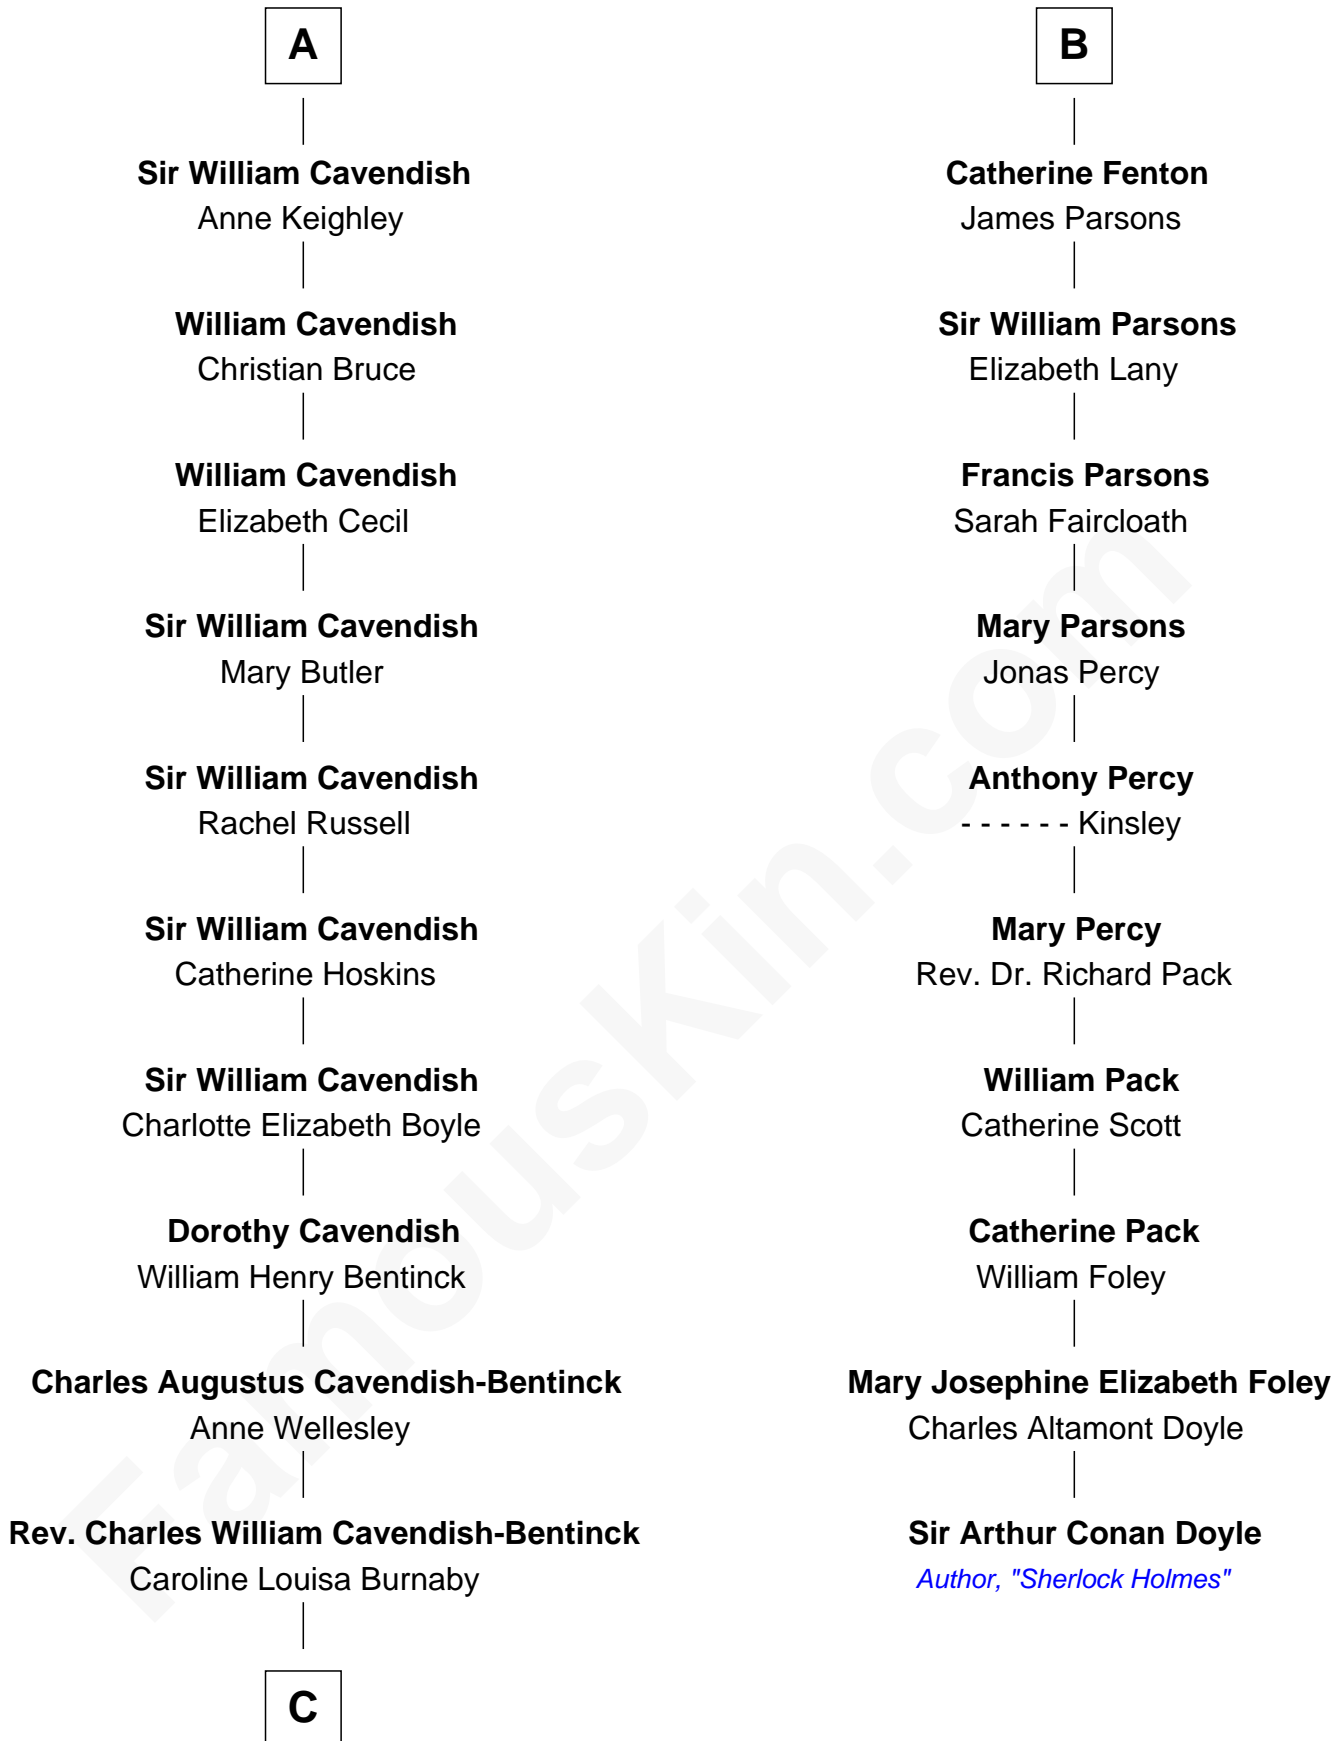

# FamousKin.com Relationship Chart of

**Queen Elizabeth II**

*Queen of the United Kingdom*

16th cousin 3 times removed of

**Sir Arthur Conan Doyle**

*Author, "Sherlock Holmes"*

**Sir Gilbert Talbot**

Pernel le Boteler

**C**

**Cecilia Nina Cavendish-Bentinck**

Claude George Bowes-Lyon

**Elizabeth Bowes-Lyon**

George VI, King of the United Kingdom

**Queen Elizabeth II**

*Queen of the United Kingdom*

FamousKin.com