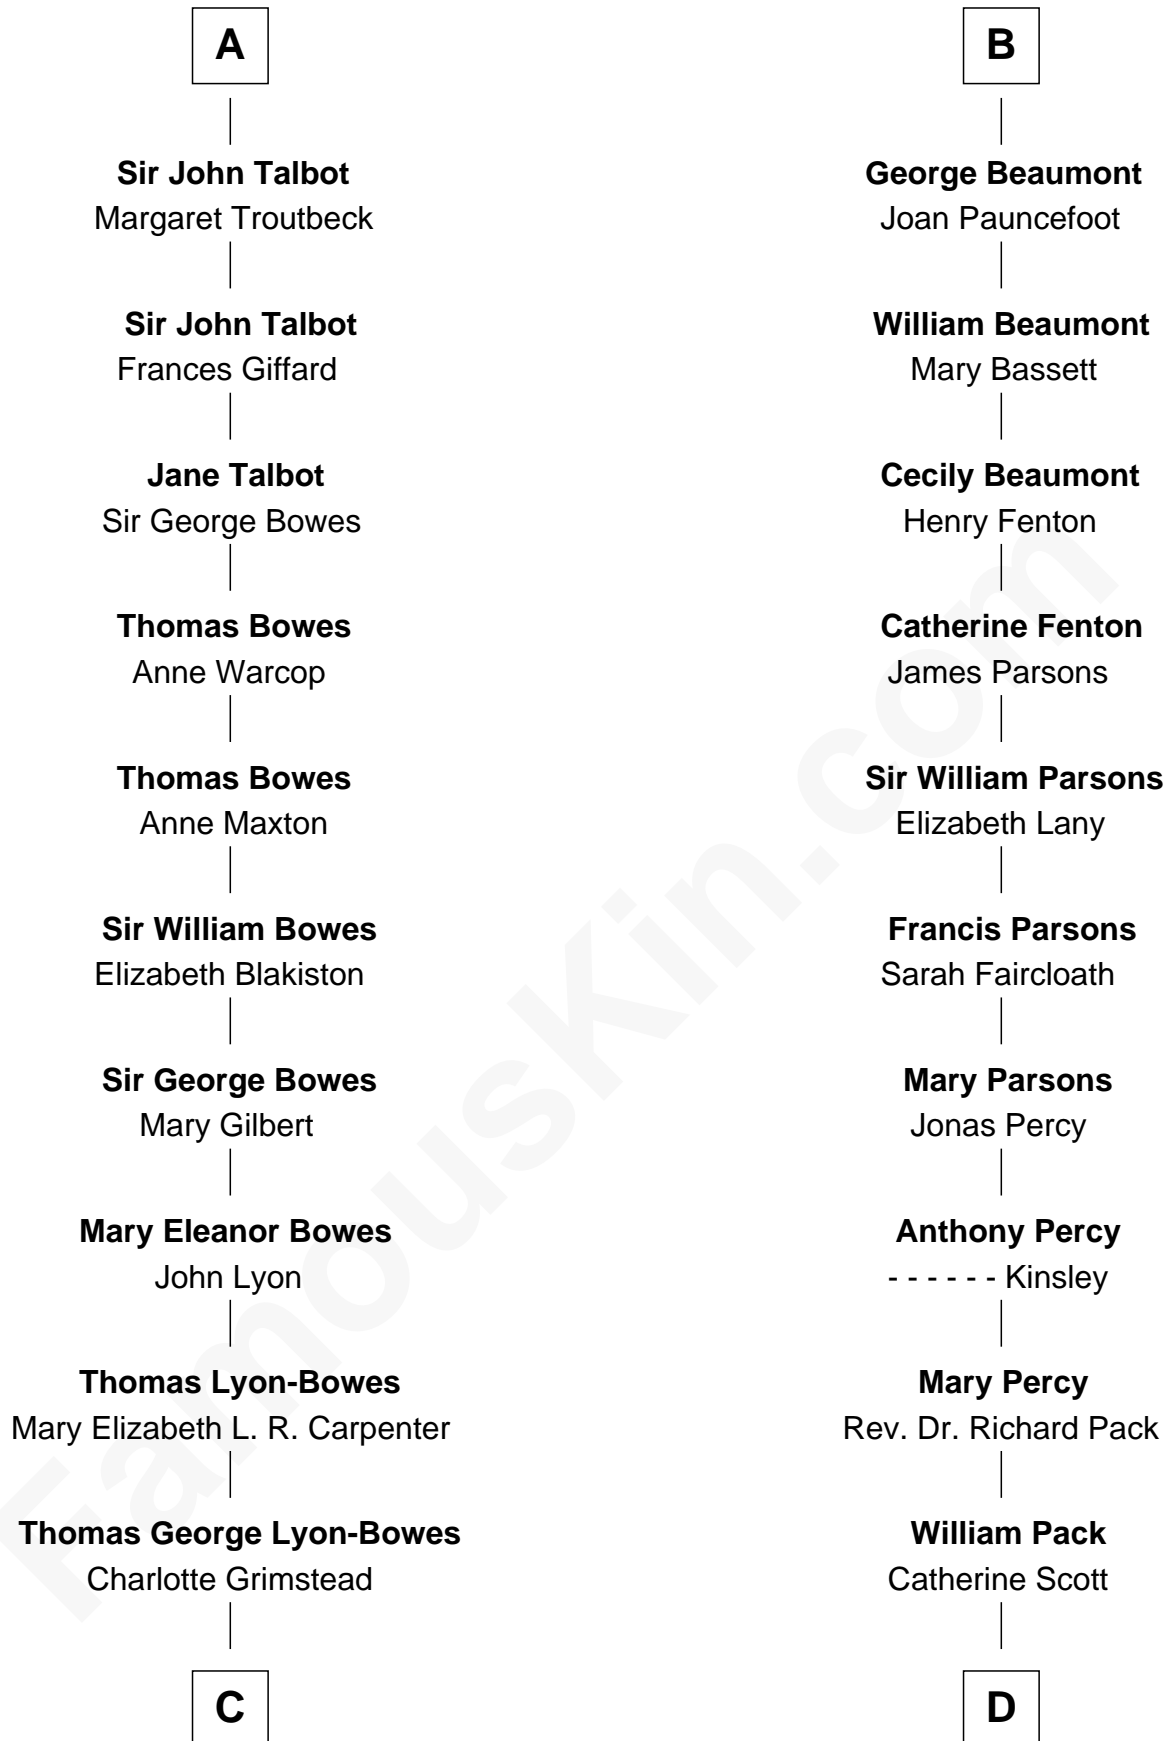

FamousKin.com Relationship Chart of

Queen Elizabeth II

Queen of the United Kingdom

19th cousin 1 time removed of

Sir Arthur Conan Doyle

Author, "Sherlock Holmes"

Thebaud le Boteler

Joan FitzJohn

C

Claude Bowes-Lyon
Frances Dora Smith

Claude George Bowes-Lyon
Cecilia Nina Cavendish-Bentinck

Elizabeth Bowes-Lyon
George VI, King of the United Kingdom

Queen Elizabeth II
Queen of the United Kingdom

D

Catherine Pack
William Foley