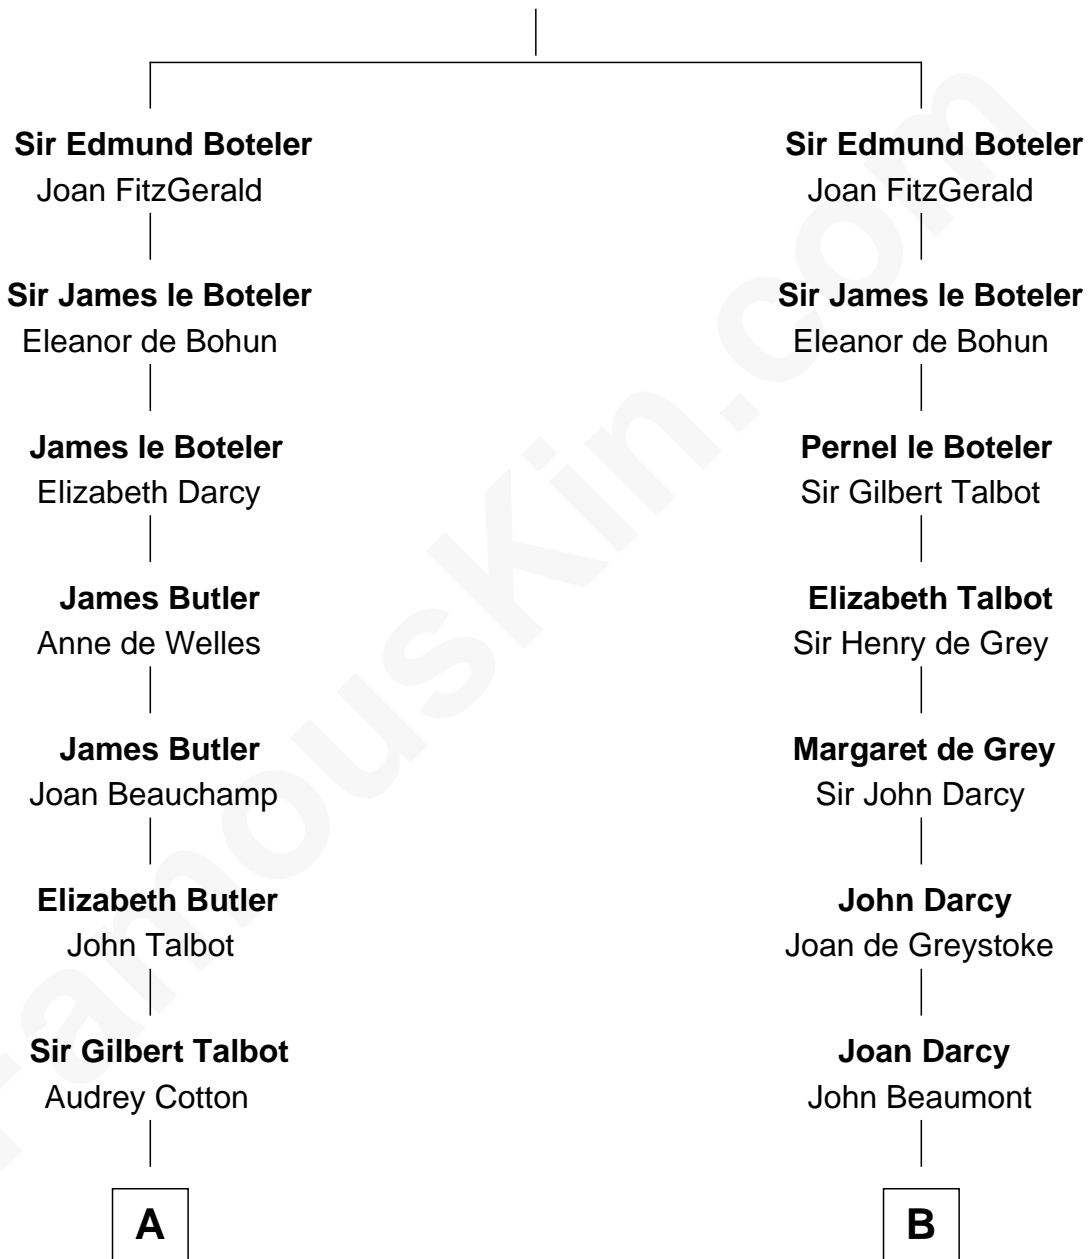

FamousKin.com Relationship Chart of

Queen Elizabeth II

Queen of the United Kingdom

19th cousin 1 time removed of

Sir Arthur Conan Doyle

Author, "Sherlock Holmes"

Thebaud le Boteler

Joan FitzJohn

C

Claude Bowes-Lyon
Frances Dora Smith

Claude George Bowes-Lyon
Cecilia Nina Cavendish-Bentinck

Elizabeth Bowes-Lyon
George VI, King of the United Kingdom

Queen Elizabeth II
Queen of the United Kingdom

D

Catherine Pack
William Foley