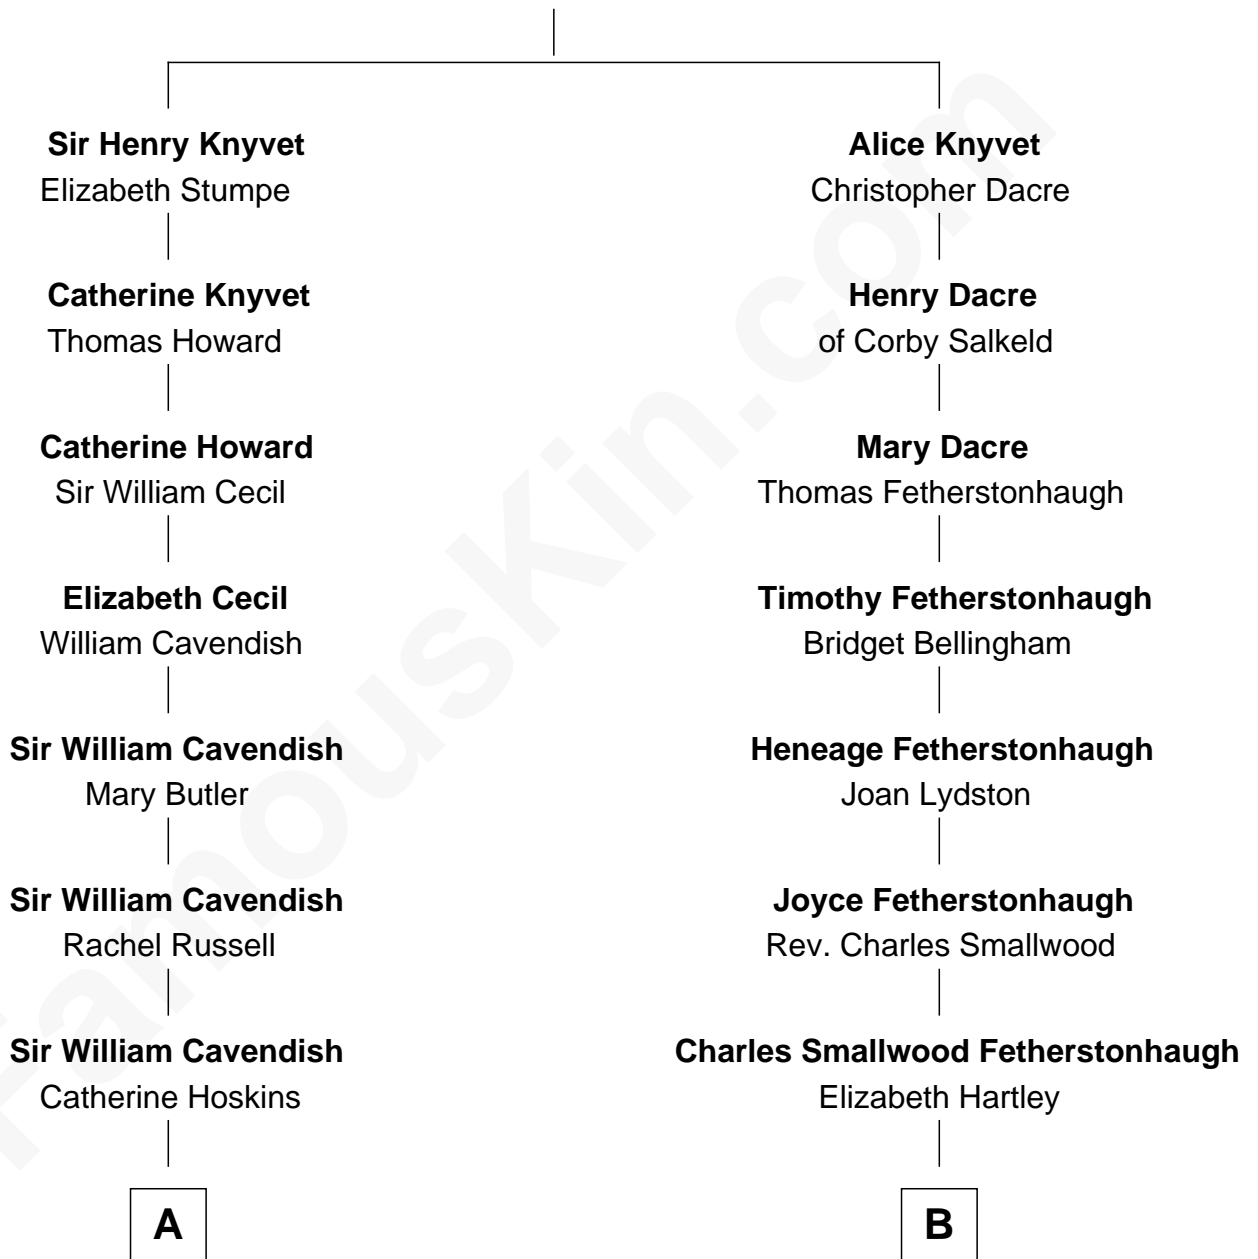

FamousKin.com

Relationship Chart of

Queen Elizabeth II

Queen of the United Kingdom

12th cousin 1 time removed of

Tilda Swinton

Movie Actress

Sir Henry Knyvet

Anne Pickering

A

Sir William Cavendish
Charlotte Elizabeth Boyle

Dorothy Cavendish
William Henry Bentinck

Charles Augustus Cavendish-Bentinck
Anne Wellesley

Rev. Charles William Cavendish-Bentinck
Caroline Louisa Burnaby

Cecilia Nina Cavendish-Bentinck
Claude George Bowes-Lyon

Elizabeth Bowes-Lyon
George VI, King of the United Kingdom

Queen Elizabeth II
Queen of the United Kingdom

B

Timothy Fetherstonhaugh
Eliza Were Clarke

Albany Fetherstonhaugh
Evelyn Gertrude Astell

Gertrude Clare Fetherstonhaugh
Cecil George Herbert Alers-Hankey

Mariora Beatrice Evelyn Rochfort Alers-Hankey
Alan Henry Campbell Swinton

Sir John Swinton
Judith Balfour Killen