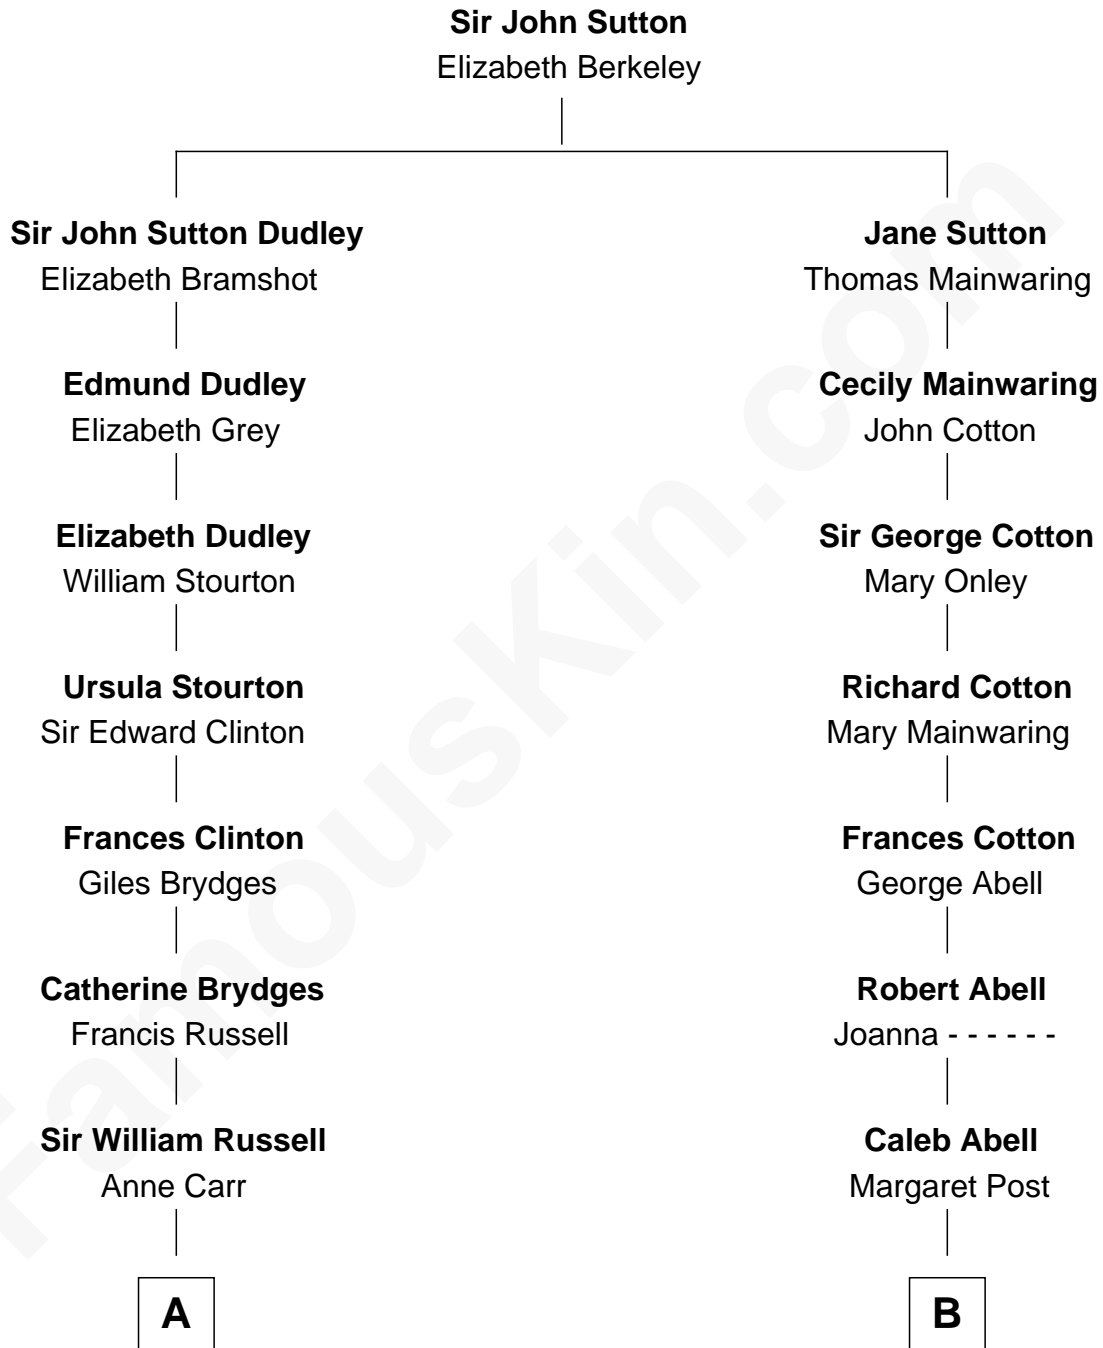

FamousKin.com Relationship Chart of

Queen Elizabeth II

Queen of the United Kingdom

14th cousin 2 times removed of

Henry Sturgis Morgan

Co-Founder of Morgan Stanley

A

William Russell
Rachel Wriothesley