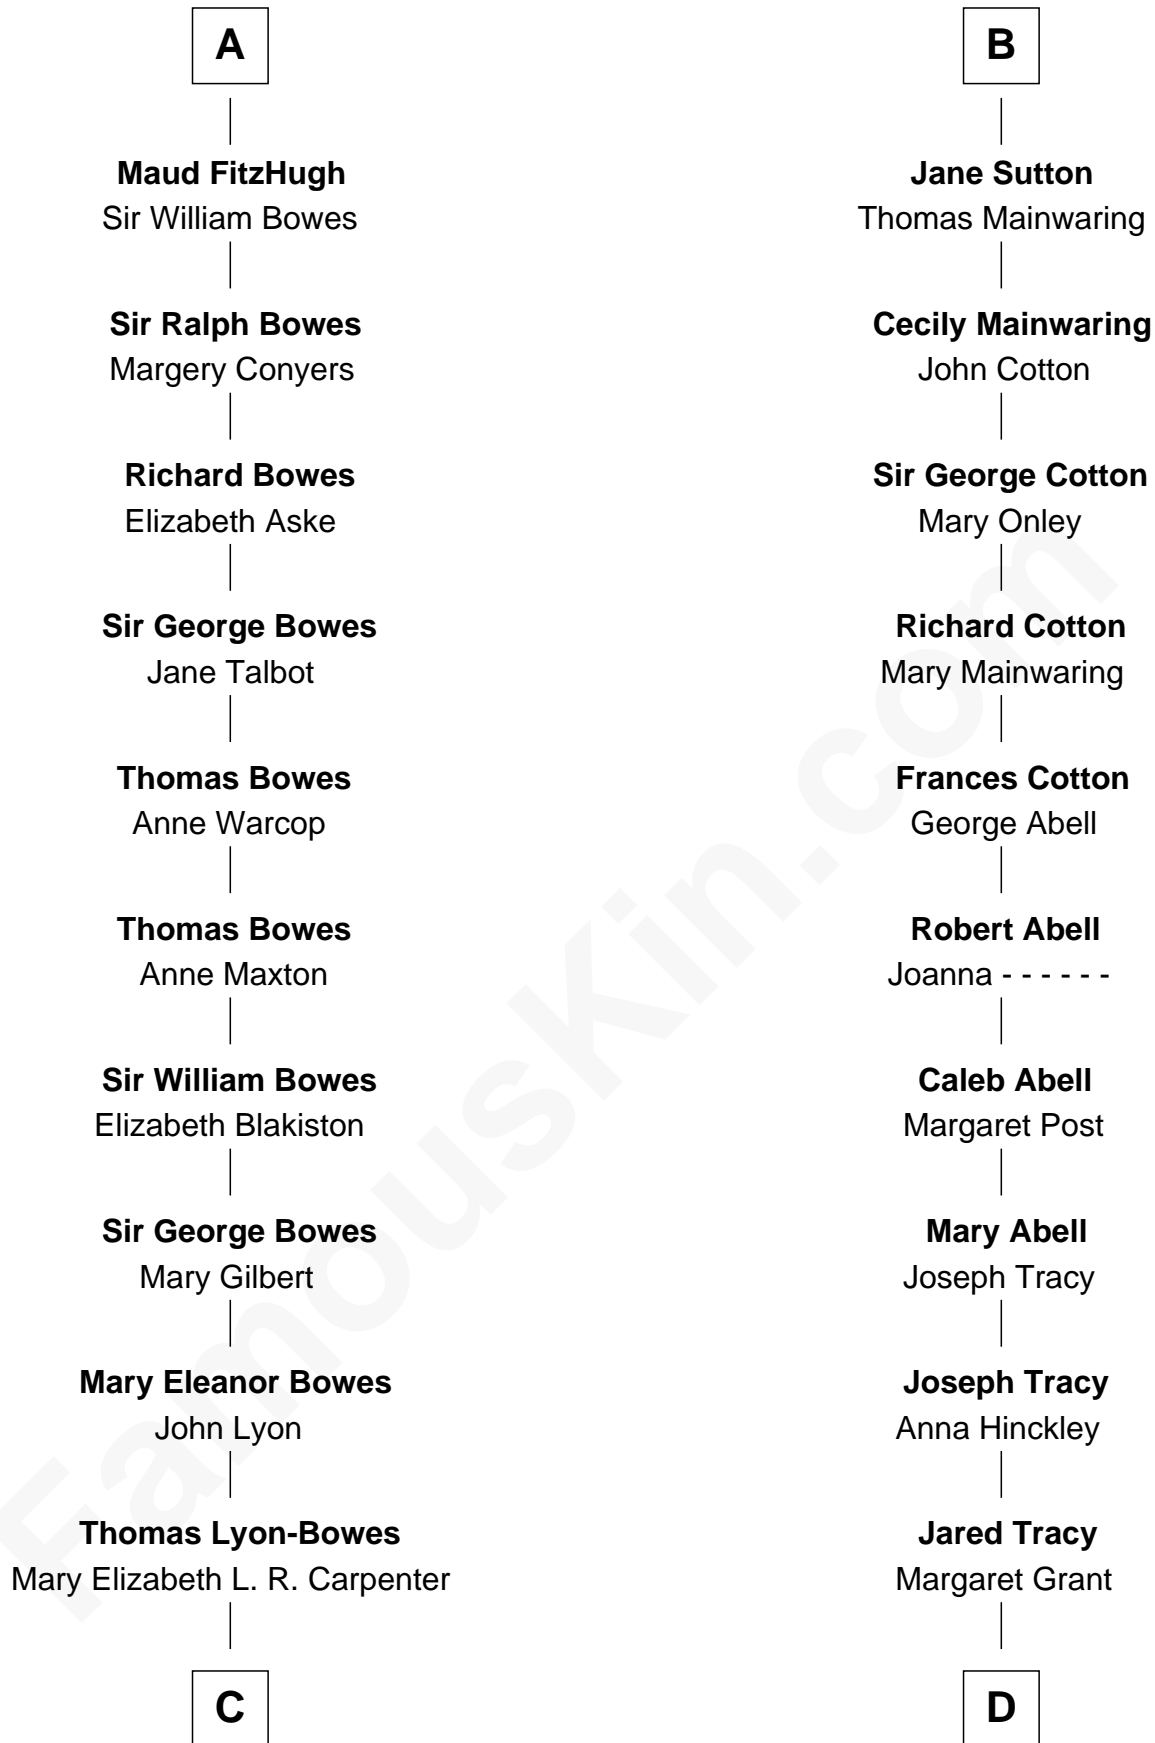

FamousKin.com Relationship Chart of

Queen Elizabeth II

Queen of the United Kingdom

21st cousin of

Henry Sturgis Morgan

Co-Founder of Morgan Stanley

Sir Roger de Somery

C

Thomas George Lyon-Bowes

Charlotte Grimstead

Claude Bowes-Lyon

Frances Dora Smith

Claude George Bowes-Lyon

Cecilia Nina Cavendish-Bentinck

Elizabeth Bowes-Lyon

George VI, King of the United Kingdom

Queen Elizabeth II

Queen of the United Kingdom

D

William Gedney Tracy

Rachel Huntington

Charles F. Tracy

Louisa Kirkland

Frances Louisa Tracy