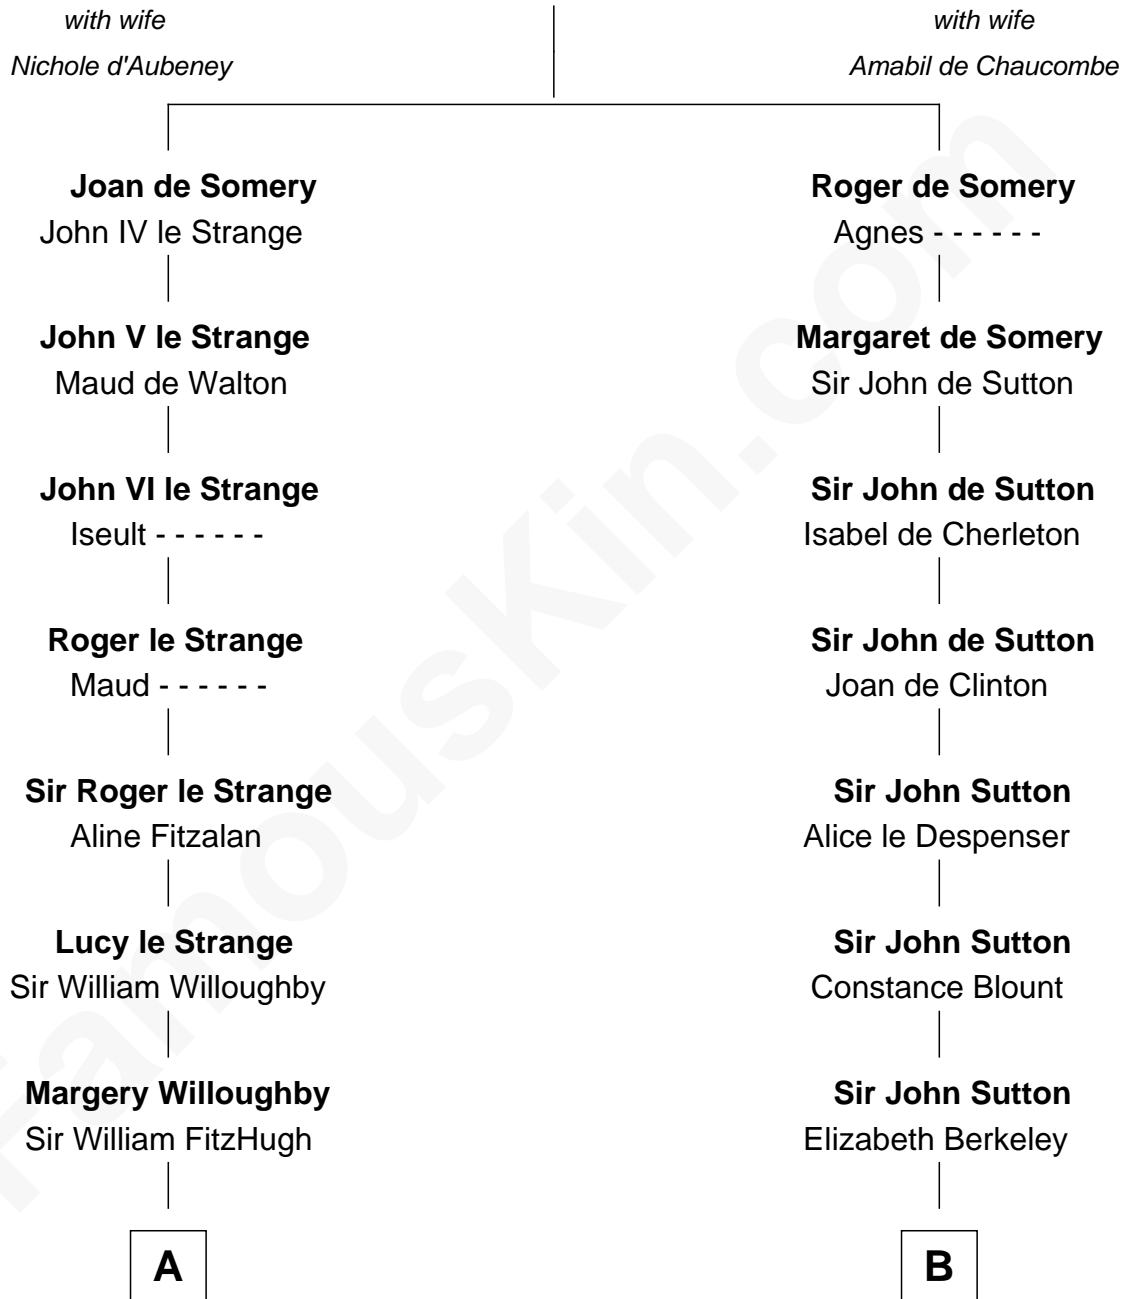

FamousKin.com Relationship Chart of

Queen Elizabeth II

Queen of the United Kingdom

21st cousin of

Henry Sturgis Morgan

Co-Founder of Morgan Stanley

Sir Roger de Somery

C

Thomas George Lyon-Bowes

Charlotte Grimstead

Claude Bowes-Lyon

Frances Dora Smith

Claude George Bowes-Lyon

Cecilia Nina Cavendish-Bentinck

Elizabeth Bowes-Lyon

George VI, King of the United Kingdom