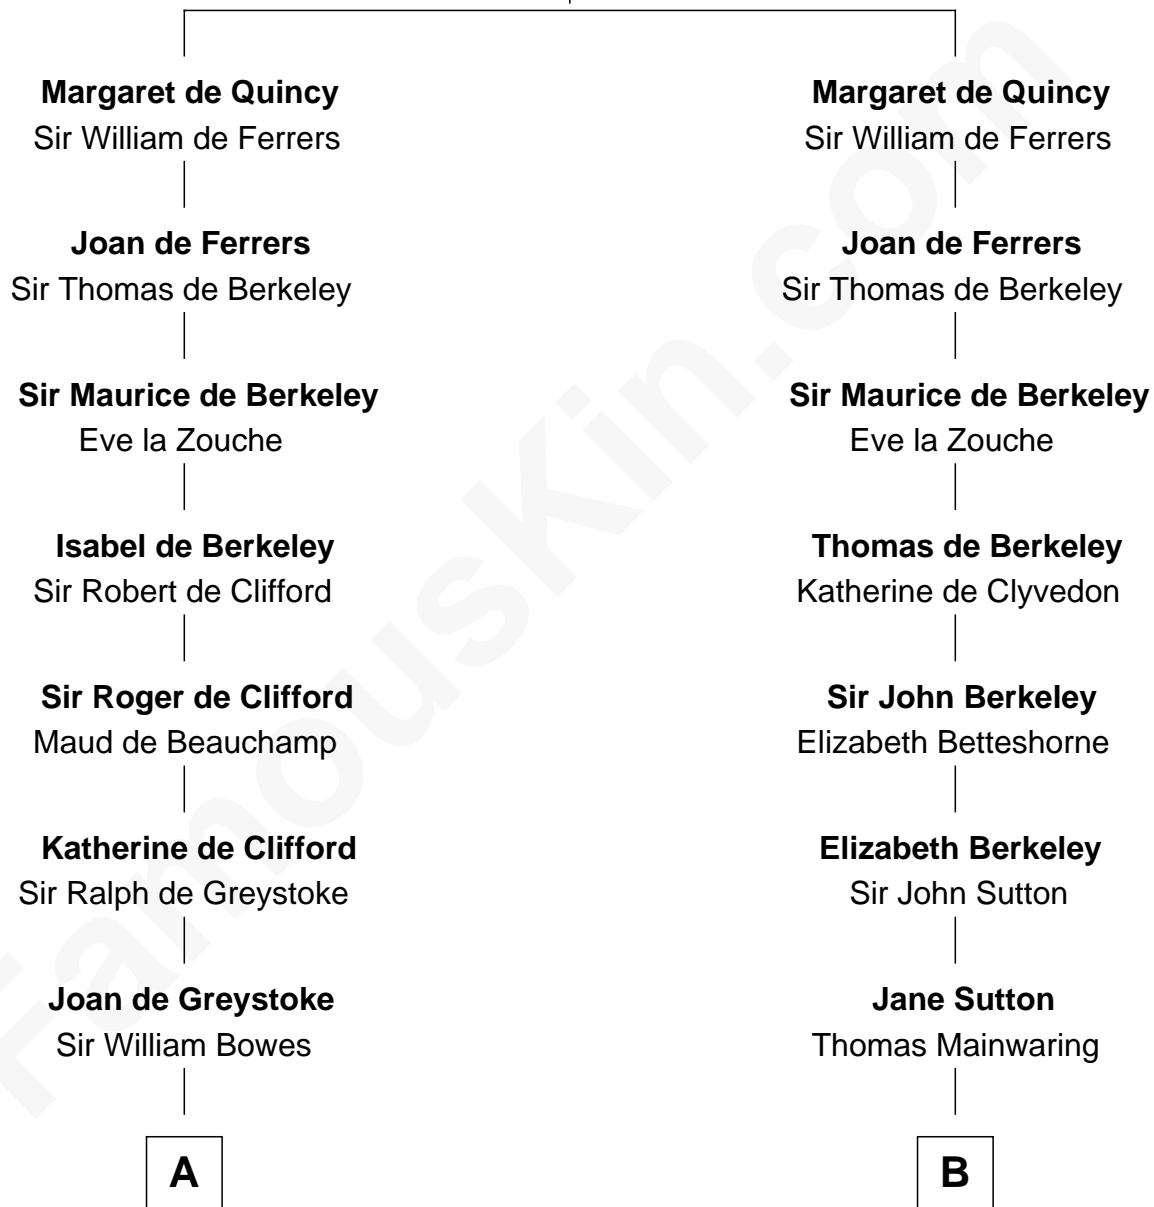

FamousKin.com Relationship Chart of

Queen Elizabeth II

Queen of the United Kingdom

20th cousin 1 time removed of

Henry Sturgis Morgan

Co-Founder of Morgan Stanley

Sir Roger de Quincy
Helen of Galloway

C

Thomas George Lyon-Bowes

Charlotte Grimstead

Claude Bowes-Lyon

Frances Dora Smith

Claude George Bowes-Lyon

Cecilia Nina Cavendish-Bentinck

Elizabeth Bowes-Lyon

George VI, King of the United Kingdom

Queen Elizabeth II

Queen of the United Kingdom

D

Charles F. Tracy

Louisa Kirkland

Frances Louisa Tracy

John Pierpont Morgan

John Pierpont Morgan