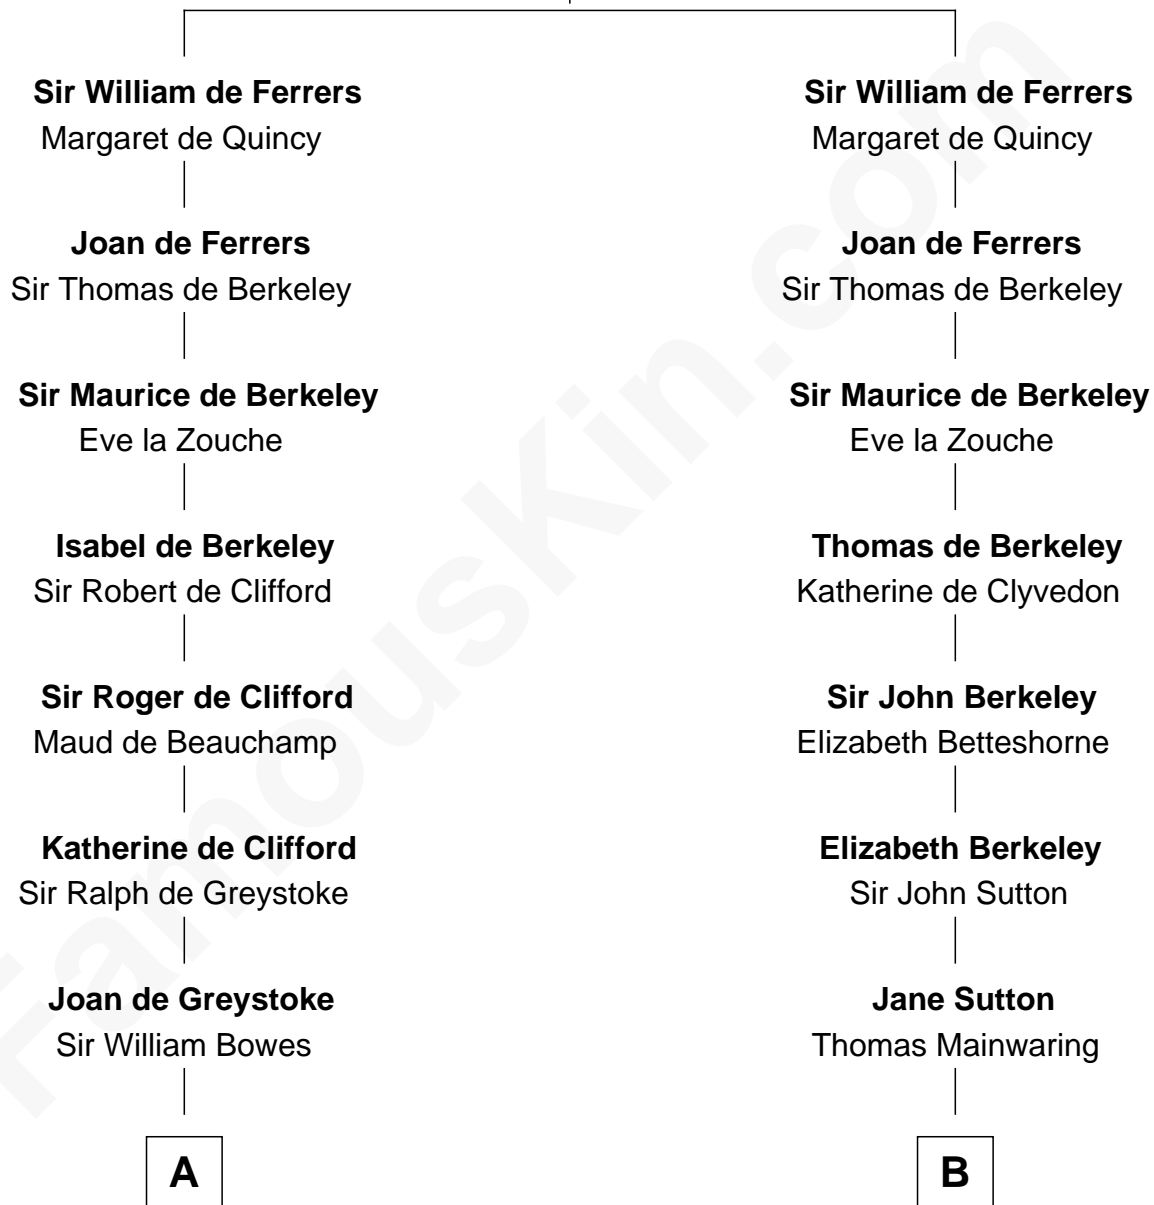

# FamousKin.com Relationship Chart of

**Queen Elizabeth II**

*Queen of the United Kingdom*

20th cousin 1 time removed of

**Henry Sturgis Morgan**

*Co-Founder of Morgan Stanley*

**Sir William de Ferrers**

Agnes of Chester

**C**

**Thomas George Lyon-Bowes**

Charlotte Grimstead

**Claude Bowes-Lyon**

Frances Dora Smith

**Claude George Bowes-Lyon**

Cecilia Nina Cavendish-Bentinck

**Elizabeth Bowes-Lyon**

George VI, King of the United Kingdom

**Queen Elizabeth II**

*Queen of the United Kingdom*

**D**

**Charles F. Tracy**

Louisa Kirkland

**Frances Louisa Tracy**

John Pierpont Morgan