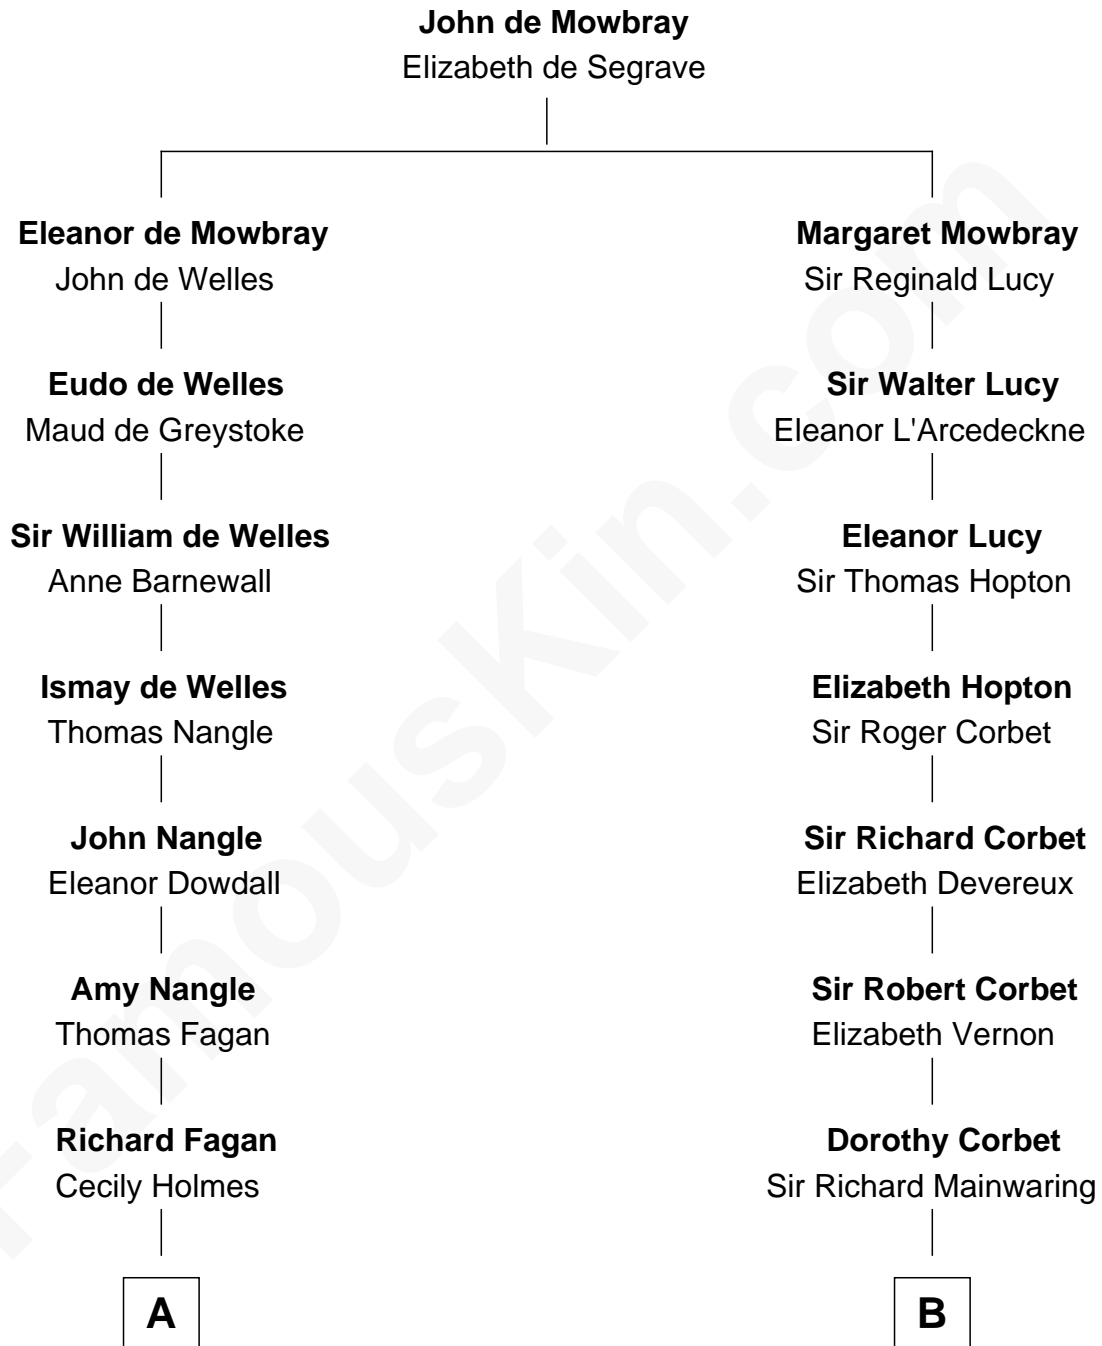

FamousKin.com Relationship Chart of

Queen Elizabeth II

Queen of the United Kingdom

17th cousin 2 times removed of

Henry Sturgis Morgan

Co-Founder of Morgan Stanley

C

—
Frances Louisa Tracy

John Pierpont Morgan

—
John Pierpont Morgan

Jane Norton Grew

—
Henry Sturgis Morgan

Co-Founder of Morgan Stanley